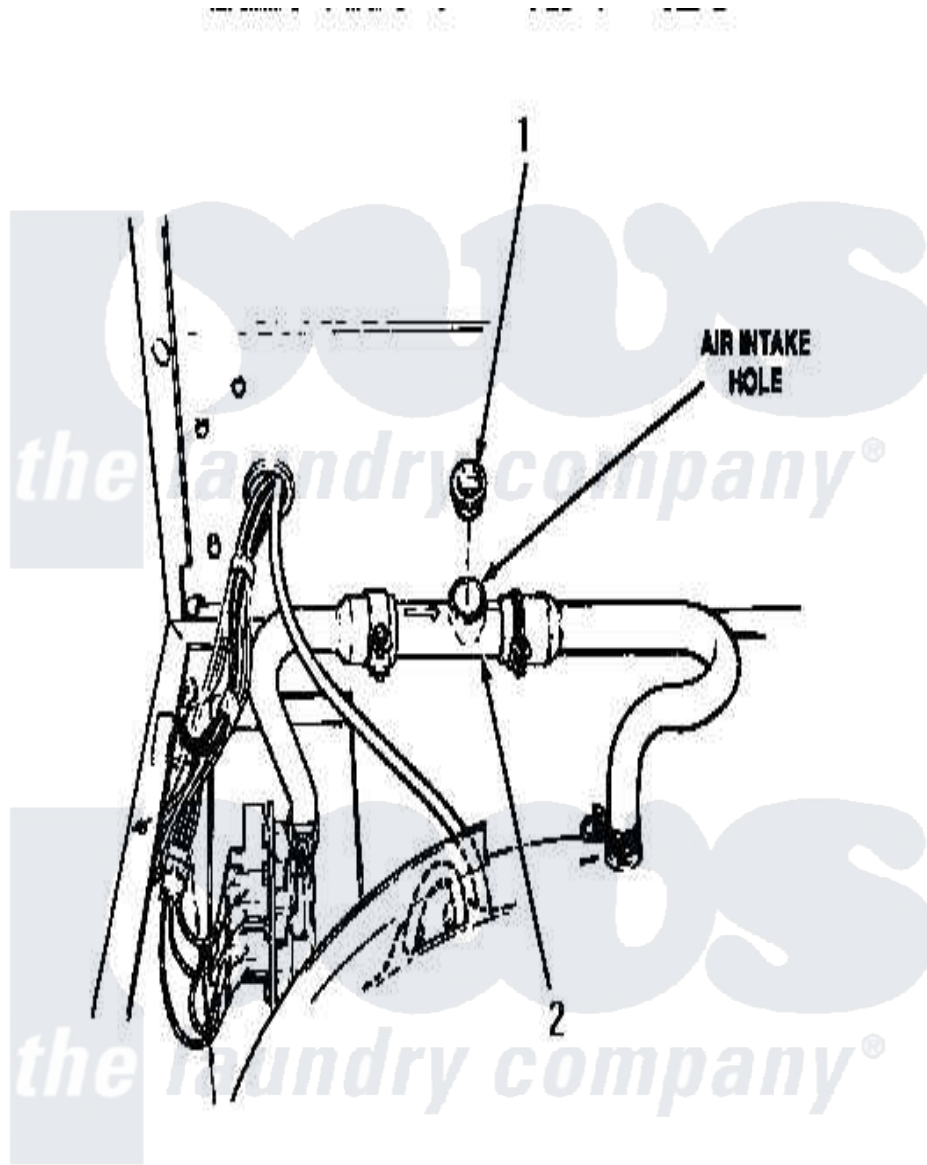

Amana AA6421 03 - BACK FLOW PREVENTER (CHANGE)

[Amana Residential Amana AA6421 Washer Parts](#) Parts Diagram 03 - BACK FLOW PREVENTER (CHANGE)
Click on the part number to view part

Item	Original Part Number	Replaced By	Status	Part Description
1	34340	34280		Assembly, Backflow Prevento
2	27118	34280		Assembly, Backflow Prevento