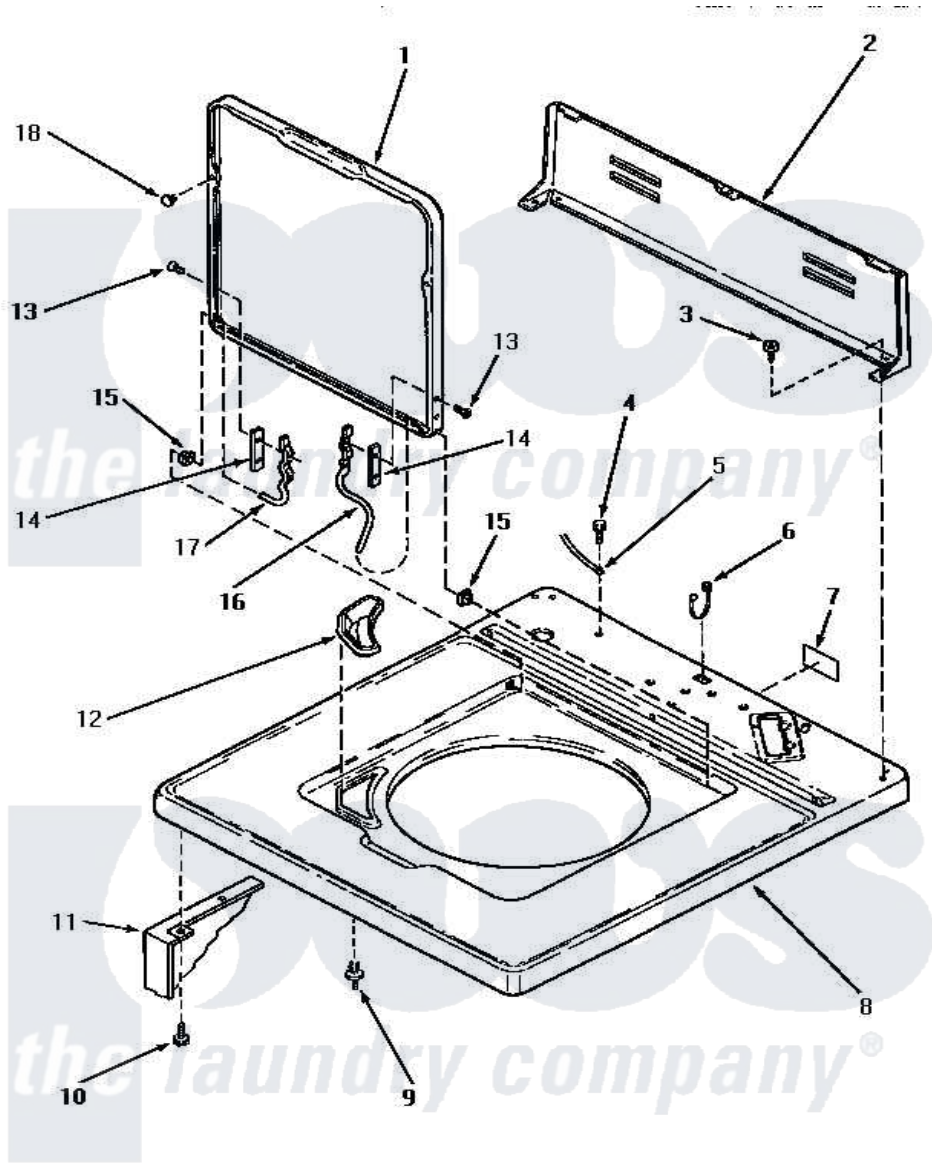

Amana AA6421 05 - CAB TOP/LOADING DR & CTRL HOOD REAR PAN

CABINET TOP, LOADING DOOR AND CONTROL HOOD REAR PANEL

Amana Residential Amana AA6421 Washer Parts Parts Diagram 05 - CAB TOP/LOADING DR & CTRL HOOD REAR PAN

Click on the part number to view part

| Item | Original Part Number | Replaced By | Status | Part Description |
|------|-----------------------|---------------------------|---------------|---|
| 1 | 33541W | 33541WP | | Lid, W/Instructions |
| " | 33541H | | Not Available | LOADING DOOR, HARVEST GOLD |
| " | 33541L | 33541LP | | Lid, W/Instructions |
| 2 | 33619 | | Not Available | CONTROL HOOD REAR PANEL |
| 3 | 23962 | W10116760 | | Screw |
| 4 | 52909 | | | Screw, 10B-16 X 1/2 HeX |
| 5 | Y00000000 | | Not Available | SEE NOTE GROUND WIRE, GREEN |
| 6 | 21903 | 211881 | | Grommet, Cord Part Not Used-Gas Models Only |
| 7 | 24903 | | Not Available | STICKER,DISCONNECT POW |
| 8 | 33451W | | Not Available | CABINET TOP, WHITE |
| " | 33451L | | Not Available | CABINET TOP, ALMOND |
| " | 33451H | | Not Available | CABINET TOP, HARVEST GOLD |