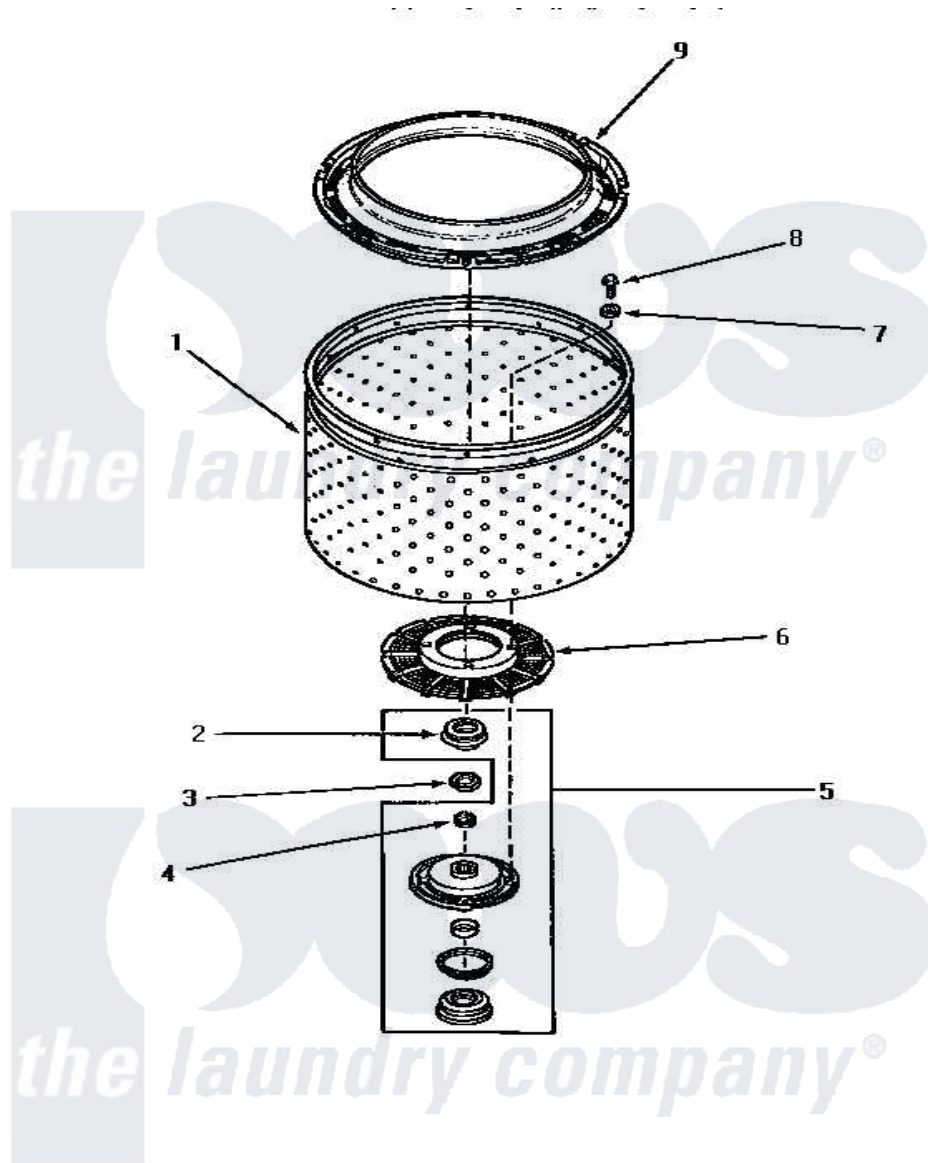

Amana AA6421 06 - CLOTHES GUARD/WASHTUB/LINT FILTER & HUB

CLOTHES GUARD, WASHTUB, LINT FILTER AND HUB

Amana [Residential Amana AA6421 Washer Parts](#) Parts Diagram 06 - CLOTHES GUARD/WASHTUB/LINT FILTER & HUB

[Click on the part number to view part](#)

Item	Original Part Number	Replaced By	Status	Part Description
1	33296	39248P		Wash Tub
"	33295	39252P		Wash Tub
"	33245			Washtub, Stainless Steel
2	Y00000000		Not Available	SEE NOTE SEAL HEAD -- (SEE PAGES 8 & 10)
3	Y29220	40016301		Nut, Lock
4	29728	40008301		Insert, Spline
5	495P3	R9900552		Hub And Seal
6	32998	39371		Filter Lin
7	28094			Gasket
8	27202	W10116787		Screw
9	32989	35035		Guard, Clothes