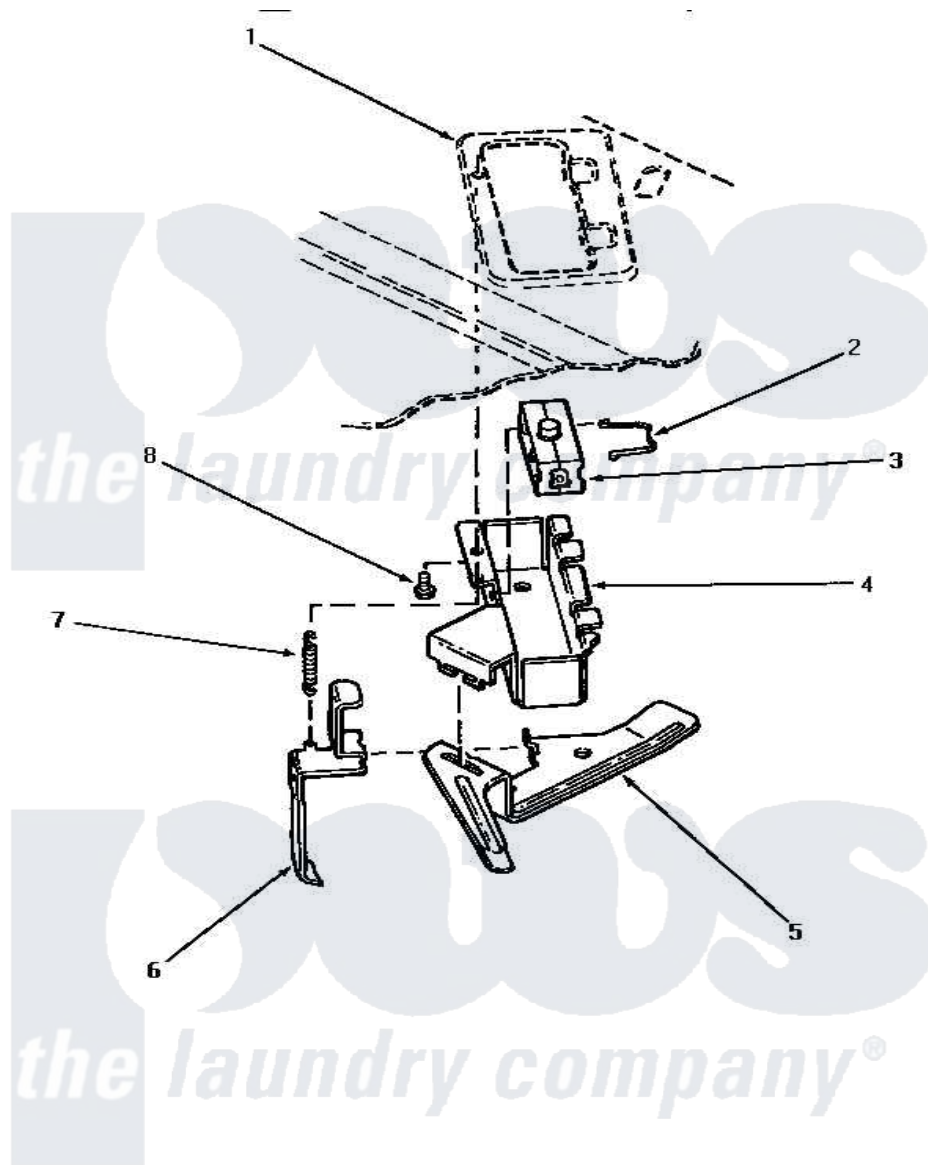

Amana AA6421 07 - DOOR & OUT-OF-BALANCE SWITCH

DOOR AND OUT-OF-BALANCE SWITCH

[Amana Residential Amana AA6421 Washer Parts](#) Parts Diagram 07 - DOOR & OUT-OF-BALANCE SWITCH
Click on the part number to view part

Item	Original Part Number	Replaced By	Status	Part Description
1	Y00000000		Not Available	SEE NOTE CABINET TOP
2	33433		Not Available	CLIP,HOLDER-SWITCH
3	33445	27001095		Switch, Lid
4	33440	36497P		Kit, Switch Holder
5	33441			Arm, Actuator
6	33442			Lever, Unbalanced Load
7	33443			Spring
8	23962	W10116760		Screw