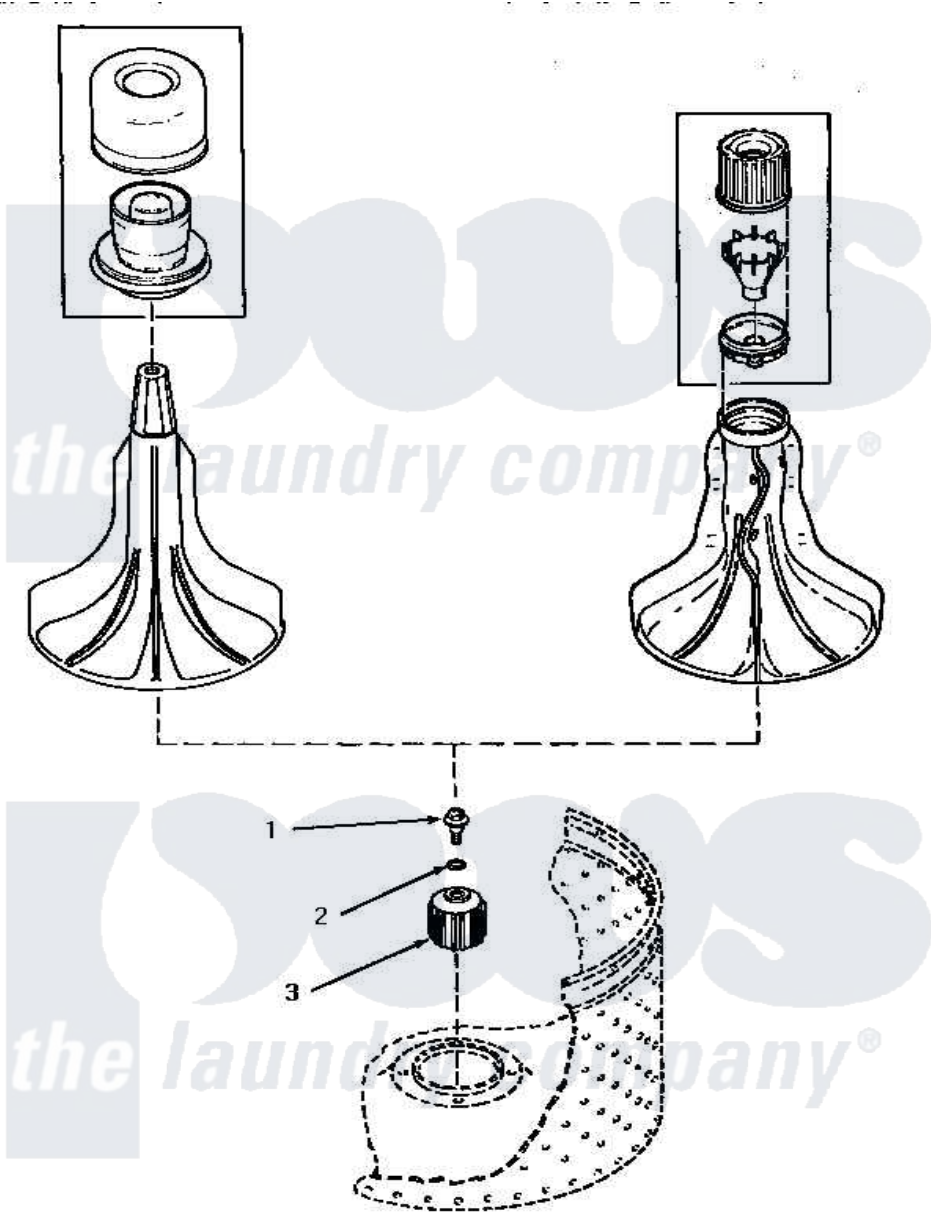

# Amana AA6421 08 - DRIVE BELL (CHANGE)

Amana Residential Amana AA6421 Washer Parts Parts Diagram 08 - DRIVE BELL (CHANGE)  
 Click on the part number to view part

Item	Original Part Number	Replaced By	Status	Part Description
1	34288	<a href="#">40065102</a>		Screw, Shoulder 1/4
2	34289	<a href="#">36472</a>		O-Ring
3	34504	<a href="#">R9900189</a>		Kit, Drive Bell And Seal