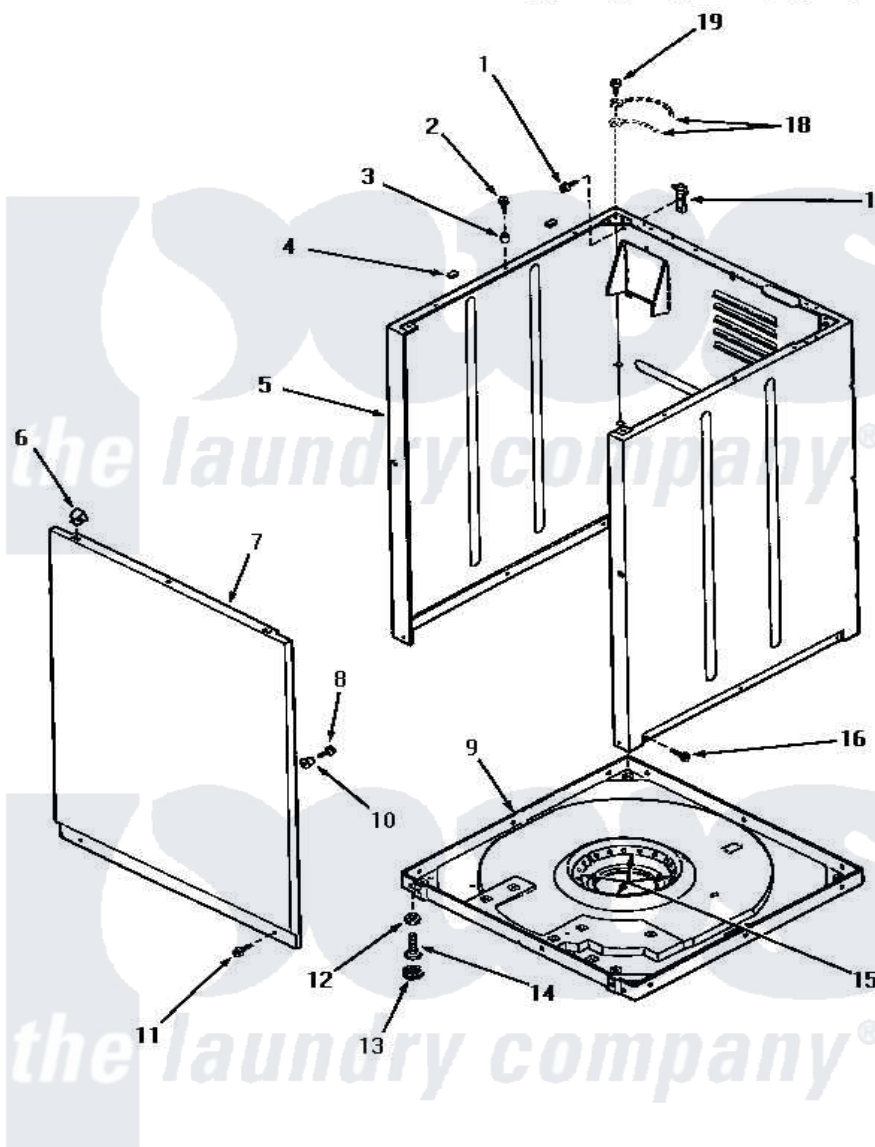

Amana AA6421 09 - FRONT PANEL, CABINET & BASE

FRONT PANEL, CABINET AND BASE

Amana Residential Amana AA6421 Washer Parts Parts Diagram 09 - FRONT PANEL, CABINET & BASE
 Click on the part number to view part

Item	Original Part Number	Replaced By	Status	Part Description
1	51780	3390631		Screw, 10-16 X 3/8
2	32671	Y014874		Screw, Idler Arm And Sleeve
3	56079	505187		Locator, Panel
4	Y56128			Pad, Bumper
5	31669HP		Not Available	REPL BY 34475HP
"	31669LP	38612LP		Kit Service Cabinet
"	31669WP	38612WP		Kit-Service
6	28835	22001650		Fastener, Spring
7	32708			Front Panel
8	32671	Y014874		Screw, Idler Arm And Sleeve
9	31653P			Assembly, Base-Complete-G90
10	28102			Locator, Panel
11	27196	27001200		Screw
12	Y21899	40038101		Nut, Leg
13	21749	40016001		Foot, Rubber
14	20409	22003428		Leg, Adjustable