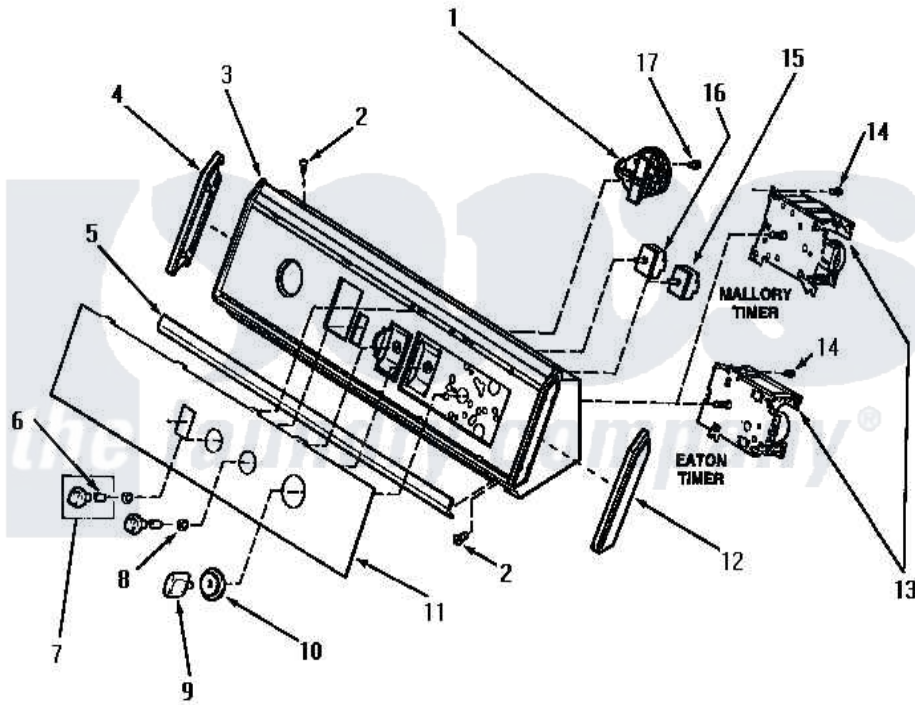

# Amana AA6421 10 - GRAPHICS PANEL, CONTROL HOOD & CONTROLS

## GRAPHICS PANEL, CONTROL HOOD AND CONTROLS

Amana [Residential Amana AA6421 Washer Parts](#) Parts Diagram 10 - GRAPHICS PANEL, CONTROL HOOD & CONTROLS

[Click on the part number to view part](#)

Item	Original Part Number	Replaced By	Status	Part Description
"	NOTE:		Not Available	PRIOR TO SN R1624440YK, IT IS NOT RECOMMENDED THE AIR INTAKE HOLE BEPLUGGED BY THE ORANGE PLUG 34340 ON THE BACK FLOW PREVENTER 27118. THE WATER FILL WILL BE
1	31116		Not Available	No Longer Available
2	31752		Not Available	SCREW, No.8ABX3/4 POZIDRI
3	<a href="#">32404</a>			Assembly, Hood And Mtg Plate
4	31249		Not Available	CAP, END-L.H.-CHROME
6	10519		Not Available	RETAINER
7	31286		Not Available	ASSY, KNOB-ROTARY-BLK/O
8	57584		Not Available	NUT
9	<a href="#">31281</a>			Assembly, Knob-Timer-Black
10	<a href="#">31279</a>			Assembly, Timer Skirt And Ring

11	32730		Not Available	PANEL,GRAPHIC
12	<a href="#">31248</a>			Cap, End-RH-Chrome
13	32228	<a href="#">32228P</a>		Timer 5 Cycle Package
14	23962	<a href="#">W10116760</a>		Screw
15	27500		Not Available	SWITCH,SPEED SELECTOR
16	24392		Not Available	SWITCH TEMP
17	<a href="#">31260</a>			Screw, No.8 X 3/8 Ind H