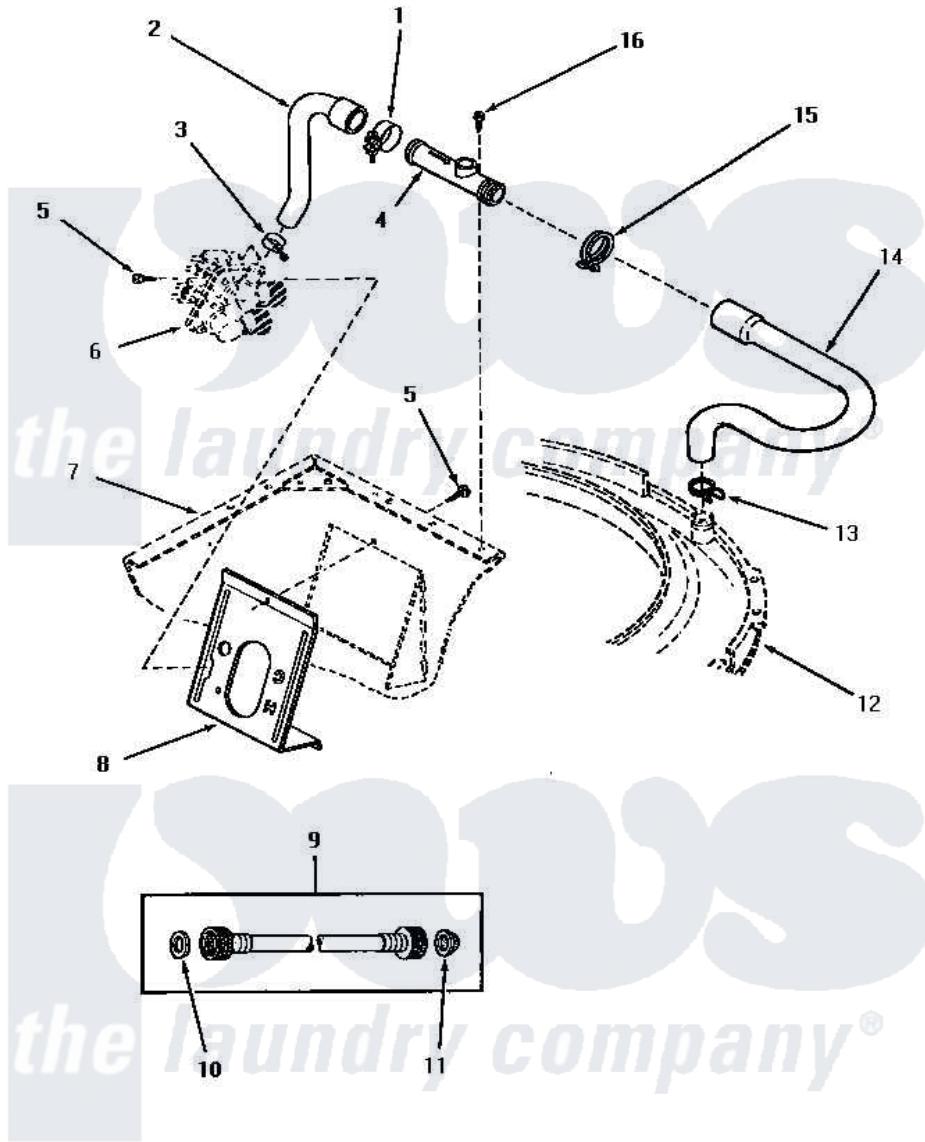

Amana AA6421 11 - INLET/FILL HOSE/BACK FL PREVENTER & BRKT

INLET HOSE, FILLER HOSE, BACK FLOW PREVENTER AND MIXING VALVE MOUNTING BRACKET

Amana [Residential Amana AA6421 Washer Parts](#) Parts Diagram 11 - INLET/FILL HOSE/BACK FL PREVENTER & BRKT

[Click on the part number to view part](#)

Item	Original Part Number	Replaced By	Status	Part Description
1	27152		Not Available	CLAMP HOSE
2	27183			Hose, Mixing Valve
3	27643	596669		Clamp, Manifold
4	27118	34280		Assembly, Backflow Preventer
5	56392		Not Available	SCREW,8-18 X 3/8 TAPPI
6	Y00000000		Not Available	SEE NOTE MIXING VALVE
7	Y00000000		Not Available	SEE NOTE CABINET
8	32837	39407		Bracket, Valve
9	28330P	202860		Inlet Hose Assembly
10	20290	Y013783		Washer, Inlet Hose
11	28605	22002960		Strainer, Washer Inlet
12	Y00000000		Not Available	SEE NOTE OUTER TUB COVER
13	29210			Hose Clamp
14	33186			Hose, Water Inlet
15	21976		Not Available	HOSE CLAMP, GREEN