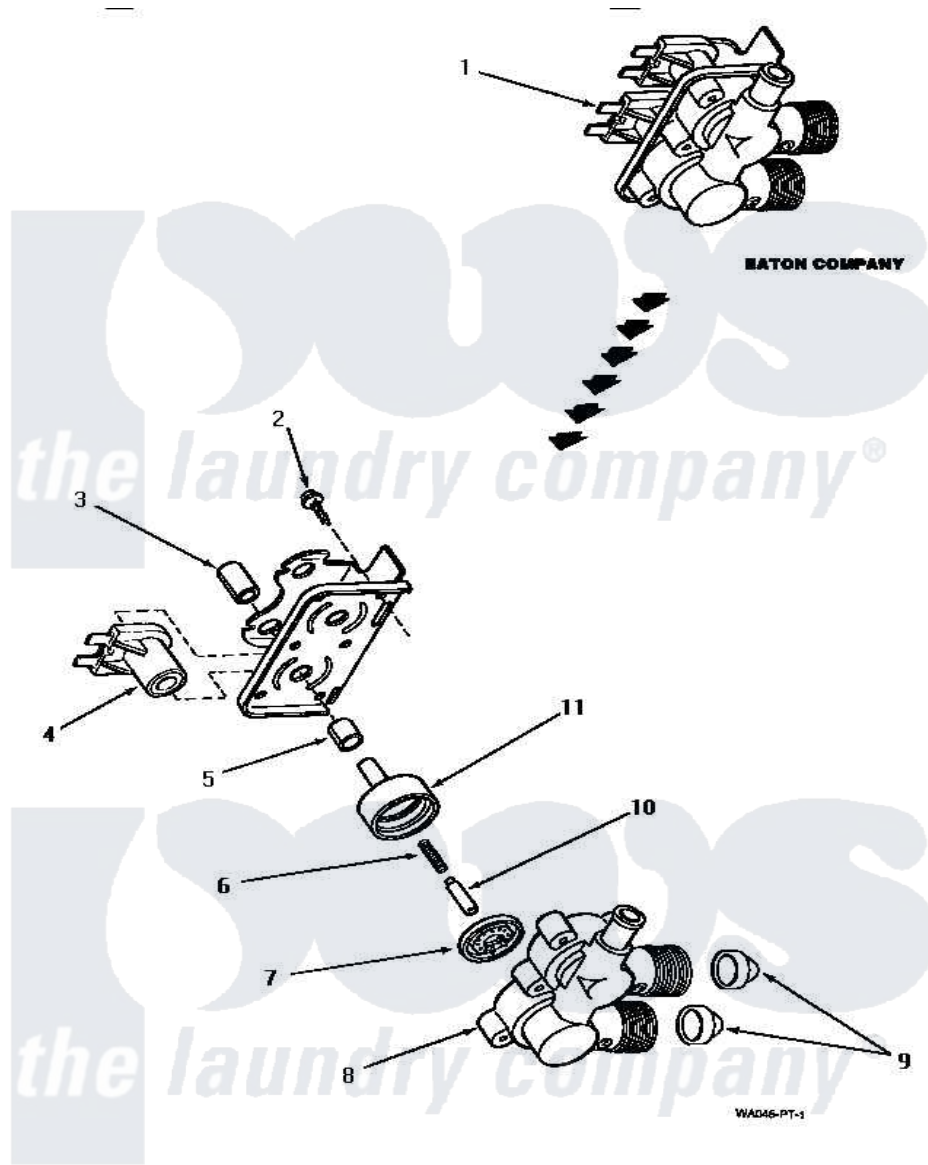

Amana AA6421 13 - MIXING VALVE ASSY (EATON COMPANY)

MIXING VALVE ASSEMBLY (Eaton Company)

Amana [Residential Amana AA6421 Washer Parts](#) Parts Diagram 13 - MIXING VALVE ASSY (EATON COMPANY)

[Click on the part number to view part](#)

Item	Original Part Number	Replaced By	Status	Part Description
1	33930			Valve, Mixing
2	25817C		Not Available	SCREW
3	24128		Not Available	SLEEVE, LONG
4	33930A	33930		Valve, Mixing
5	24129		Not Available	SLEEVE, SHORT
6	24131		Not Available	SPRING
7	24134		Not Available	DIAPHRAGM
8	Y24159	33930		Valve, Mixing
9	24122	22002960		Strainer, Washer Inlet
10	24132		Not Available	ARMATURE
11	24130			Guide, Armature