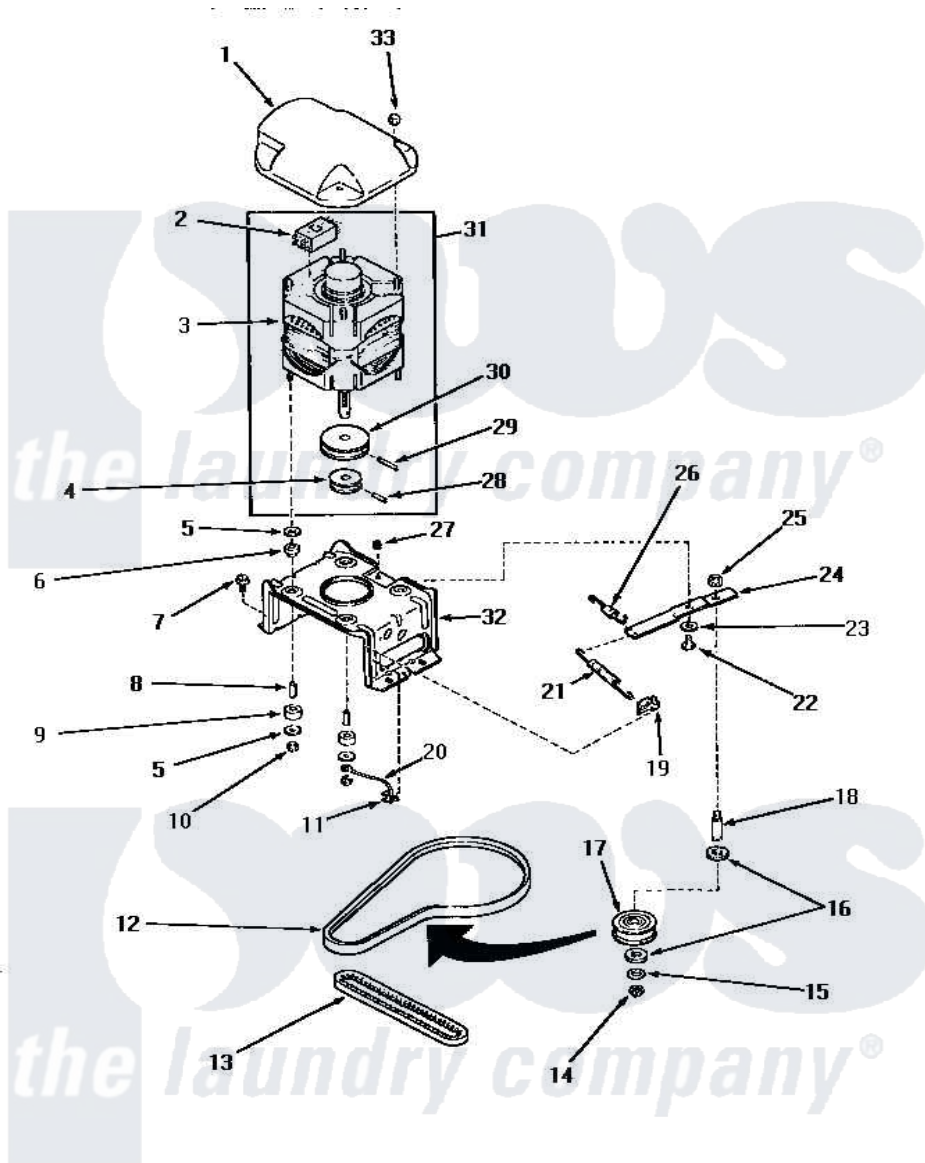

# Amana AA6421 14 - MOTOR, MTG BRACKET, BELTS & IDLER ASSY

## MOTOR, MOUNTING BRACKET, BELTS AND IDLER ASSEMBLY

Amana [Residential Amana AA6421 Washer Parts](#) Parts Diagram 14 - MOTOR, MTG BRACKET, BELTS & IDLER ASSY  
 Click on the part number to view part

Item	Original Part Number	Replaced By	Status	Part Description
1	<a href="#">27136</a>			Shield, Motor
2	30897A	<a href="#">30897AP</a>		Switch- MO
"	30895A	<a href="#">30895AP</a>		Switch Motor-W/Instr
"	24140		Not Available	SWITCH,MOTOR
"	24139		Not Available	SWITCH,MOTOR
3	30895	<a href="#">27179P</a>		Motor-Drve
4	Y27104		Not Available	PULLEY,MOTOR
5	03888		Not Available	WASHER
6	<a href="#">01952A</a>			Mounting, Rubber
7	Y31645	<a href="#">27001200</a>		Screw
8	27181		Not Available	SPACER,MOTOR
9	01953		Not Available	WASHER,LOWER MOTOR MOU
10	<a href="#">23604</a>			Nut, Hex 10-32 Lock
11	Y00161	<a href="#">B5733302</a>		Clip, Ground
12	<a href="#">28808</a>			Belt, Agitate And Spin
13	<a href="#">27155</a>			Belt, Pump

14	<a href="#">23748</a>		Ring, Retaining
15	<a href="#">52549</a>		Washer, 501 ID X3/4 Odx
16	<a href="#">Y29443</a>		Washer, Felt
17	28800	Not Available	WHEEL, IDLER
18	<a href="#">28802</a>		Shaft, Idler
19	<a href="#">28849</a>		Clip, Spring
20	Y00000000	Not Available	SEE NOTE GROUND WIRE, GREEN
21	28807	<a href="#">37366</a>	Spring, Idler
22	27229	<a href="#">40038901</a>	Screw, 1/4-20
23	81392	<a href="#">40054701</a>	Washer
24	31054	<a href="#">40041002</a>	Lever, Idler
25	28803	<a href="#">2221070</a>	Clamp, Nylon
26	30620	Not Available	SPRING, IDLER LEVER HEL
27	52566	<a href="#">27001225</a>	Nut, Jam Mid Lock 1/4-20
28	<a href="#">10416</a>		Pin, Roll
29	<a href="#">23750</a>		Pin, Roll
30	27171	Not Available	PULLEY, MOTOR
31	27179	<a href="#">27179P</a>	Motor-Drve
32	<a href="#">28791</a>		Bracket, Motor Mount
33	<a href="#">27201</a>		Locknut
NI	20605	Not Available	LUBE, HI TEMPERATURE-56
"	258P3	Not Available	KIT, CAPACITOR