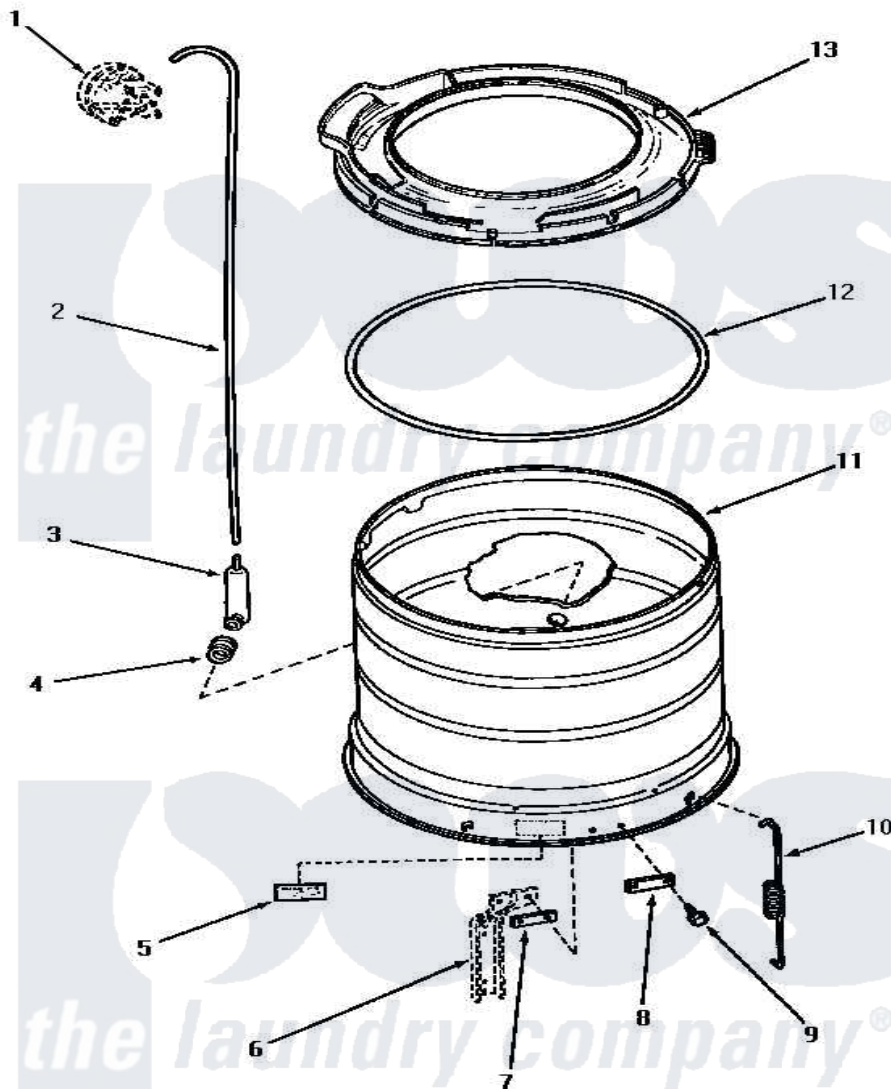

# Amana AA6421 15 - OUTER TUB, COVER & PRESSURE HOSE

## OUTER TUB, COVER AND PRESSURE HOSE

Amana [Residential Amana AA6421 Washer Parts](#) Parts Diagram 15 - OUTER TUB, COVER & PRESSURE HOSE

[Click on the part number to view part](#)

Item	Original Part Number	Replaced By	Status	Part Description
1	Y00000000		Not Available	SEE NOTE PRESSURE SWITCH
2	29213	<a href="#">39125</a>		Tubing 31
3	30907	<a href="#">40008501</a>		Assembly, Pressure Bulb
4	29175	<a href="#">40037801</a>		Grommet
5	Y27195		Not Available	STICKER
6	Y00000000		Not Available	SEE NOTE SUPPORT LEG
7	<a href="#">27927</a>			Plate, Leg .032
8	<a href="#">27926</a>			Plate, Leg .063
9	27205	<a href="#">40128701</a>		Screw, 5/16-18 X .50
10	<a href="#">27239</a>			Spring, Leg
11	33178	<a href="#">33178P</a>		Assembly- Oute
12	<a href="#">32857</a>			Gasket, Tub Cover Small
13	32858	<a href="#">33184P</a>		Cover, Outer Tub