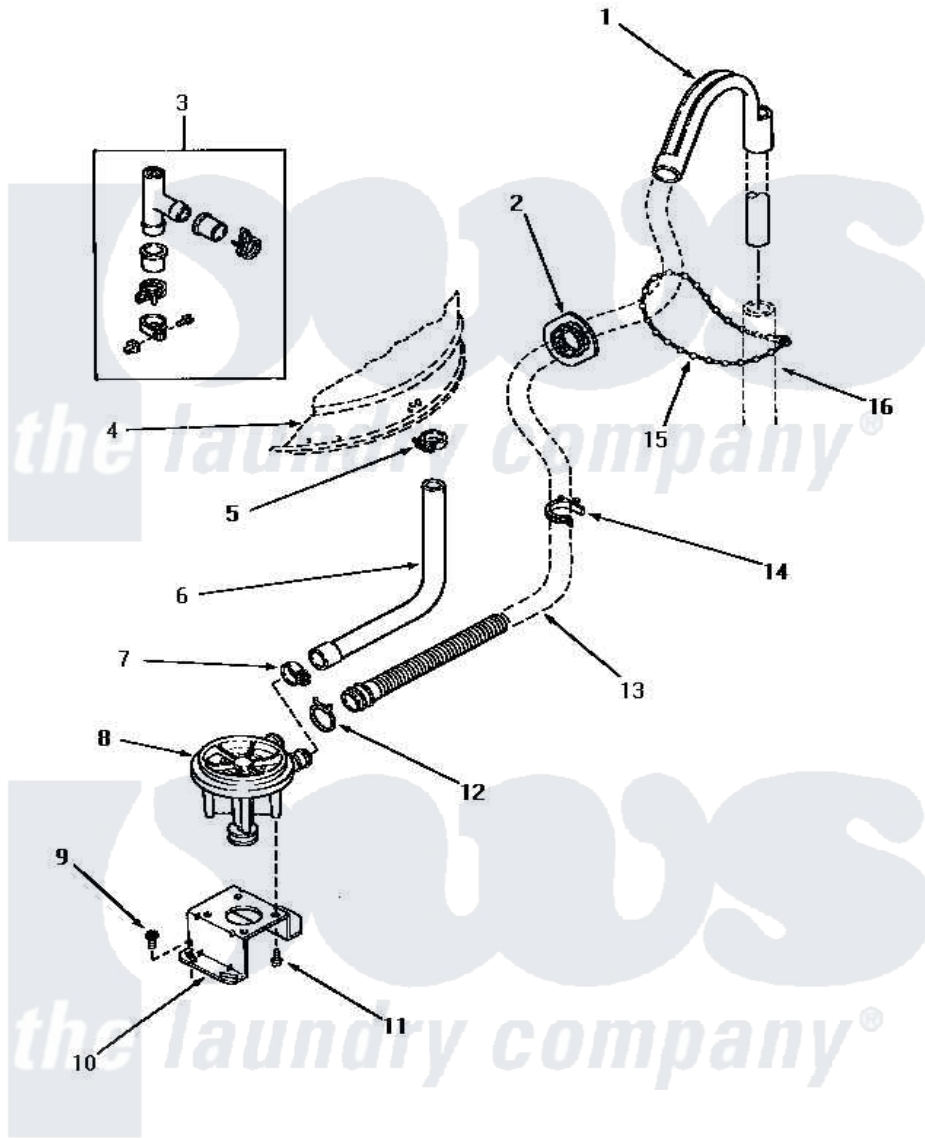

Amana AA6421 16 - PUMP ASSY/BRKT/HOSES & SIPHON BREAK KIT

PUMP ASSEMBLY, BRACKET, HOSES AND SIPHON BREAK KIT

Amana [Residential Amana AA6421 Washer Parts](#) Parts Diagram 16 - PUMP ASSY/BRKT/HOSES & SIPHON BREAK KIT

[Click on the part number to view part](#)

Item	Original Part Number	Replaced By	Status	Part Description
1	33615	22003814		Retainer, Drain Hose
2	32219			Relief, Strain
3	386P3	76660		Break-Sphn
4	Y00000000		Not Available	SEE NOTE OUTER TUB
5	32616		Not Available	(CLAMP HOSE)
6	27160		Not Available	HOSE, TUB TO PUMP-DRAIN
7	27153	285655		Clamp, Hose
8	31969			Assembly, Pump NA
9	Y31645	27001200		Screw
10	27105			Bracket, Pump Mounting
11	31098			Screw, 10-10 5/8 Unslot
12	33748	285655		Clamp, Hose
13	33613	39953		Hose- Drai
14	34321		Not Available	CLAMP, HOSE-PLASTIC
15	33489	8539404		Tie-Wire
16	Y00000000		Not Available	SEE NOTE STANDPIPE