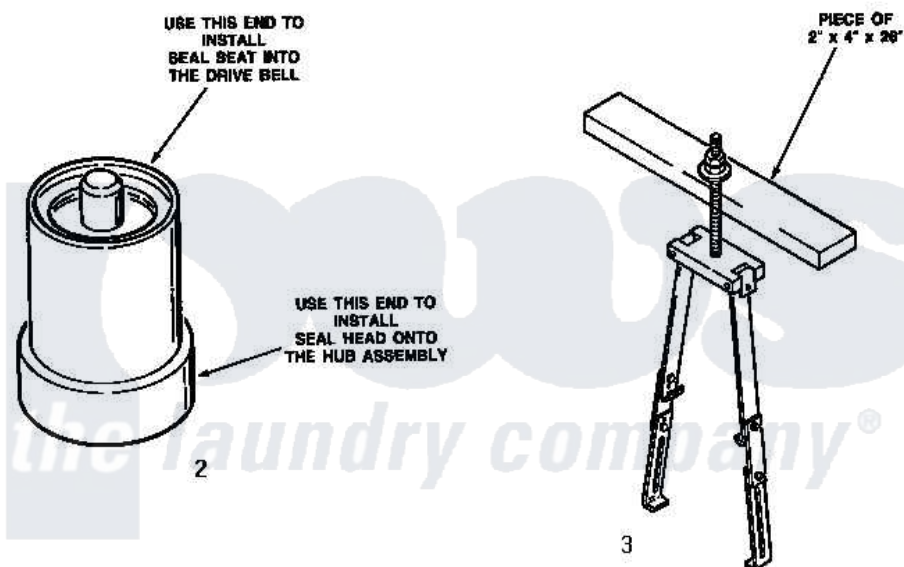

Amana AA6421 18 - SPECIAL TOOLS

the laundry company®

Amana [Residential Amana AA6421 Washer Parts](#) Parts Diagram 18 - SPECIAL TOOLS
 Click on the part number to view part

Item	Original Part Number	Replaced By	Status	Part Description
1	253P4	294P4		Bell Tool
2	255P4		Not Available	TOOL,SEAL INSTALLING
3	256P4P		Not Available	ASSY,AGITATOR PULLER xREPLACE
4	254P4P			Agitator Hooks