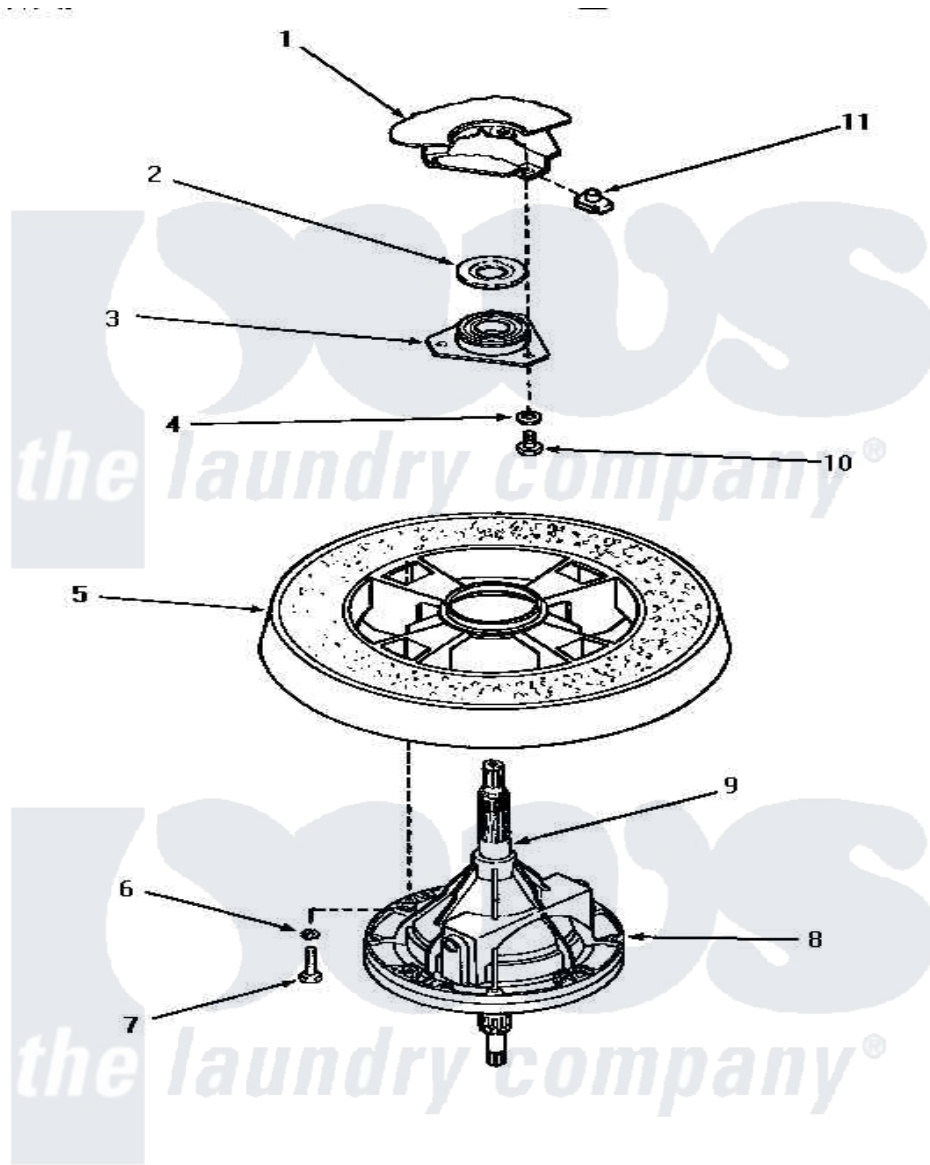

Amana AA6421 19 - TRANSMISSION ASSY & BALANCE RING

TRANSMISSION ASSEMBLY AND BALANCE RING

Amana Residential Amana AA6421 Washer Parts Parts Diagram 19 - TRANSMISSION ASSY & BALANCE RING
 Click on the part number to view part

Item	Original Part Number	Replaced By	Status	Part Description
1	Y00000000		Not Available	SEE NOTE OUTER TUB
2	27187			Flinger
3	27182	40004201P		Main Bearing Assembly
4	04366			Lockwasher, 5/16intshkp
5	27143		Not Available	BALANCE RING
6	02431			Lockwasher, 1/4 Ext Shk
7	27200		Not Available	CAP SCREW
8	33227	33227P		Assembly- Tran
9	27604P			Never-Seeze 1 Oz Tube
10	01355		Not Available	SCREW
11	27222			Nut, Retainer 5/16-18