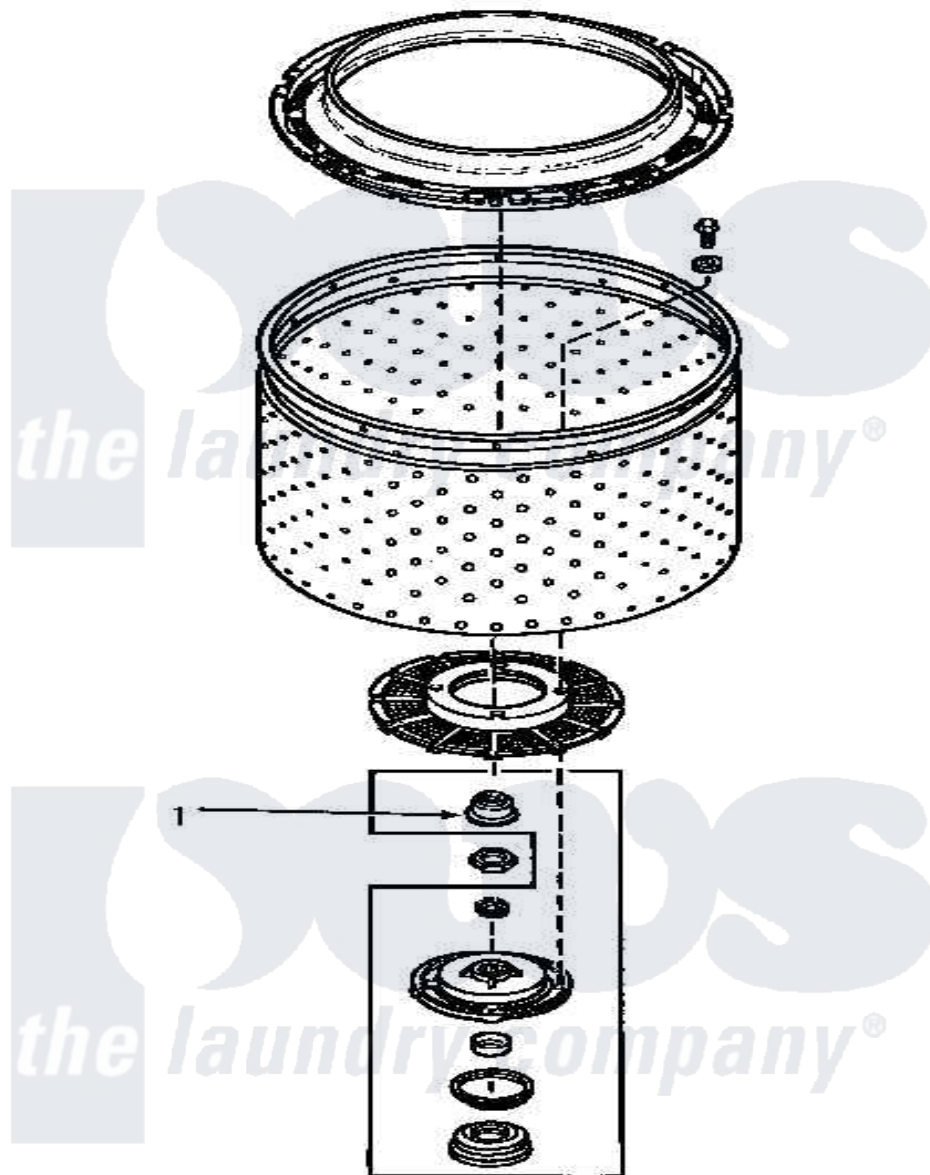

Amana AA6421 20 - TRANSMISSION TUBE SEAL (CHANGE)

Amana Residential Amana AA6421 Washer Parts Parts Diagram 20 - TRANSMISSION TUBE SEAL (CHANGE)
Click on the part number to view part

Item	Original Part Number	Replaced By	Status	Part Description
1	34184	R9900189		Kit, Drive Bell And Seal