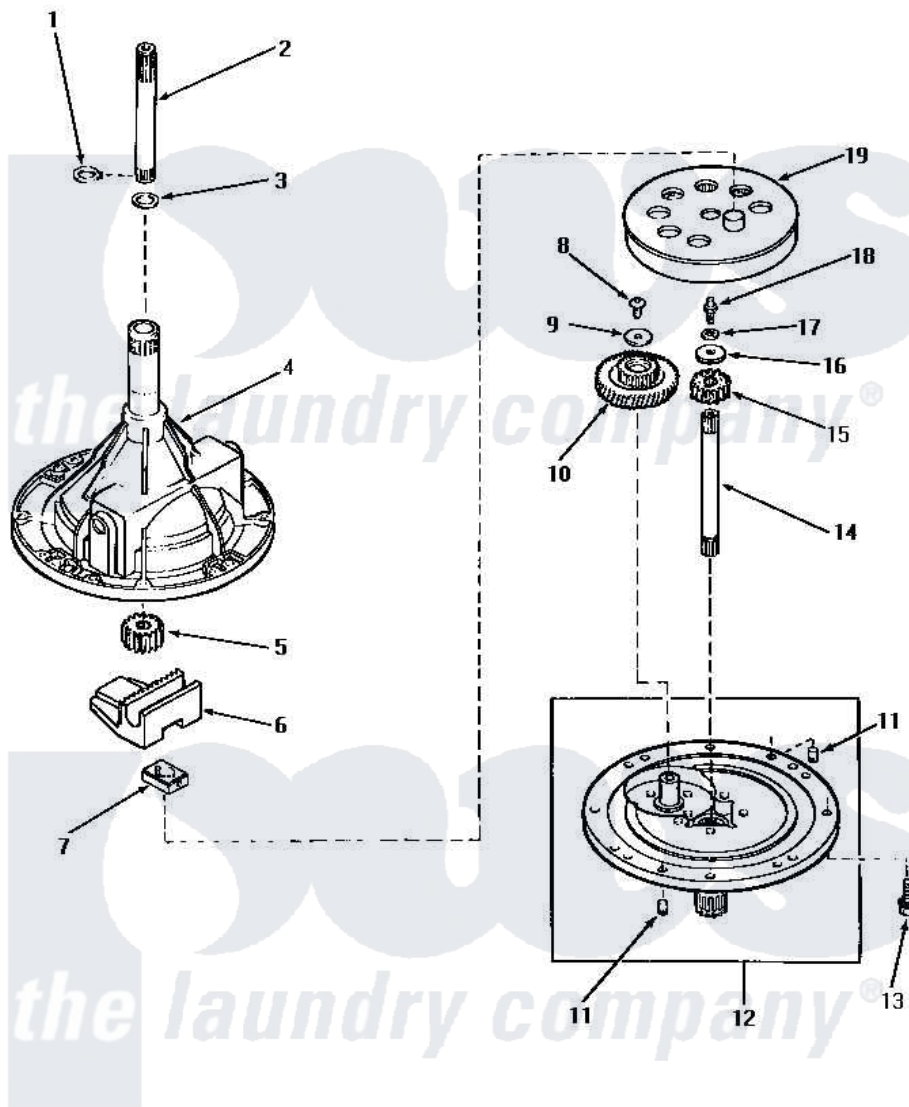

Amana AA7131 02 - 33227 TRANSMISSION ASSY COMPONENTS

COMPONENTS FOR 33227 TRANSMISSION ASSEMBLY

Amana [Residential Amana AA7131 Washer Parts](#) Parts Diagram 02 - 33227 TRANSMISSION ASSY COMPONENTS

[Click on the part number to view part](#)

Item	Original Part Number	Replaced By	Status	Part Description
1	27197			Ring, Retaining
2	29134	Y36570		Shaft, Output
3	20212	35092		Washer, 3628id X 1.00 X .056
4	33223		Not Available	ASSY, TRANSMISSION CASE
5	27003			Pinion, Agitator
6	Y31526			Rack
7	26493			Slide
8	29273			Screw, 1/4-20 X 3/8
9	29260		Not Available	WASHER
10	29161			Gear, Reduction
11	27172			Pin, Dowel
12	33214		Not Available	TRANSMISSION COVER ASSEMBLY
13	32814		Not Available	SCREW, 1/4-20X7/8 SERRA
14	27081	27081P		Shaft Input Package
15	Y29160			Pinion, Drive
16	26509	40041501		Washer

17	21456		Lockwasher, 1/4 Intshkp
18	27030	Not Available	SCREW, 1/4-20 SPECIAL
19	26577		Assembly, Gear And Stud
NI	27243P		Oil, CW Transmission F-
"	28434P	Not Available	LOCTITE