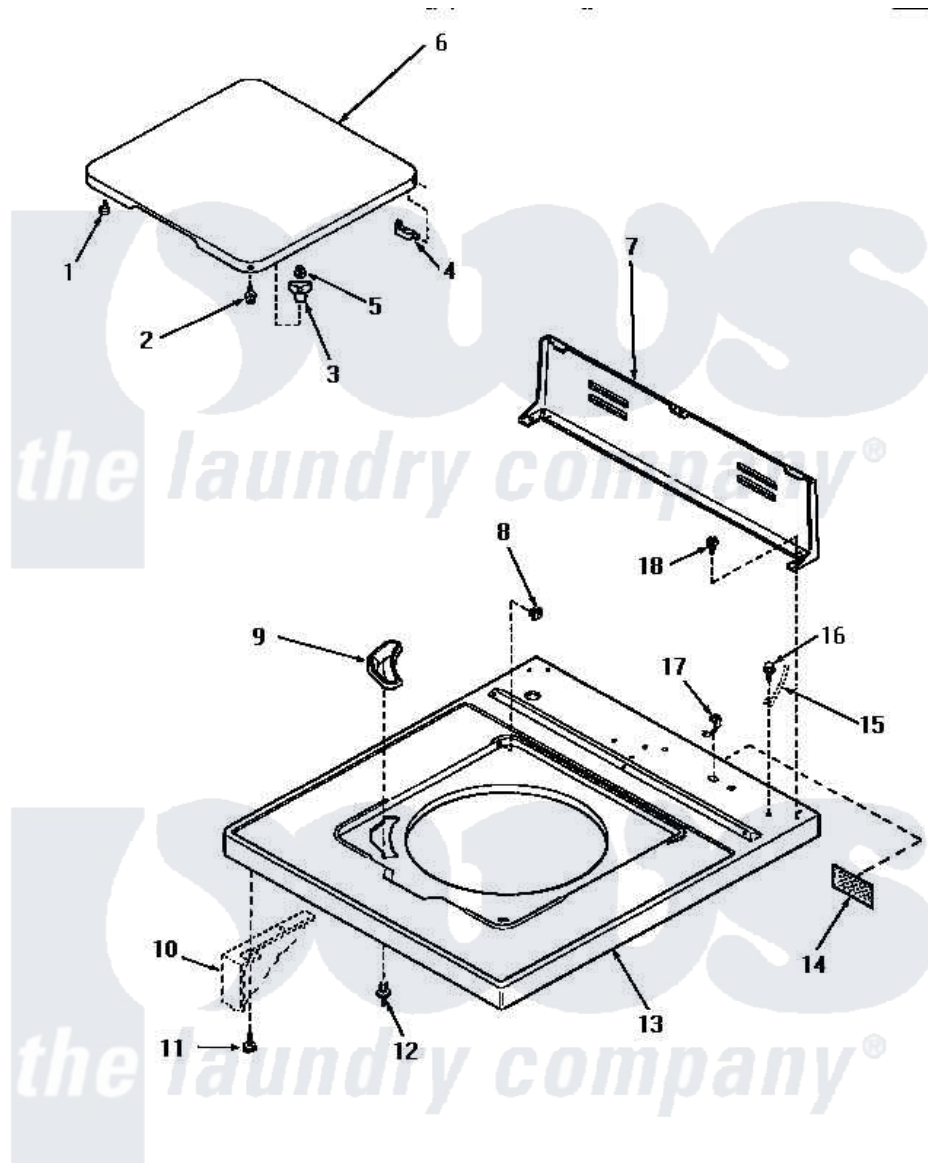

Amana AA7131 05 - CAB TOP/LOADING DR & CTRL HOOD REAR PAN

CABINET TOP, LOADING DOOR AND CONTROL HOOD REAR PANEL

Amana Residential Amana AA7131 Washer Parts Diagram 05 - CAB TOP/LOADING DR & CTRL HOOD REAR PAN

[Click on the part number to view part](#)

Item	Original Part Number	Replaced By	Status	Part Description
1	32507	40038001		Bumper
2	27203		Not Available	ASSY,SCREW & WASHER
3	27149			Catch, Lid Switch
4	27626		Not Available	HINGE,HIDDEN
5	21752			Nut, 8-32 Hex Brilock
6	31314H		Not Available	LID,W/INSTRUCTIONS
"	31314L		Not Available	LOADING DOOR, ALMOND
"	31314W		Not Available	LOADING DOOR, WHITE
7	31230		Not Available	CONTROL HOOD REAR PANEL
8	27625			Bushing
9	32786		Not Available	BLEACH DISPENSER
10	Y00000000		Not Available	SEE NOTE CABINET
11	Y31644	27001200		Screw
12	56534			Barrel, Support
13	32808H		Not Available	CABINET TOP, HARVEST

13	32808L	32808LP	Not Available	GOLD
"	32808W	32808WP		Assembly Top And Carton
14	24903		Not Available	STICKER,DISCONNECT POW
15	Y00000000		Not Available	SEE NOTE GROUND WIRE, GREEN
16	52909			Screw, 10B-16 X 1/2 HeX
17	21903	211881		Grommet, Cord Part Not Used-Gas Models Only
18	23962	W10116760		Screw