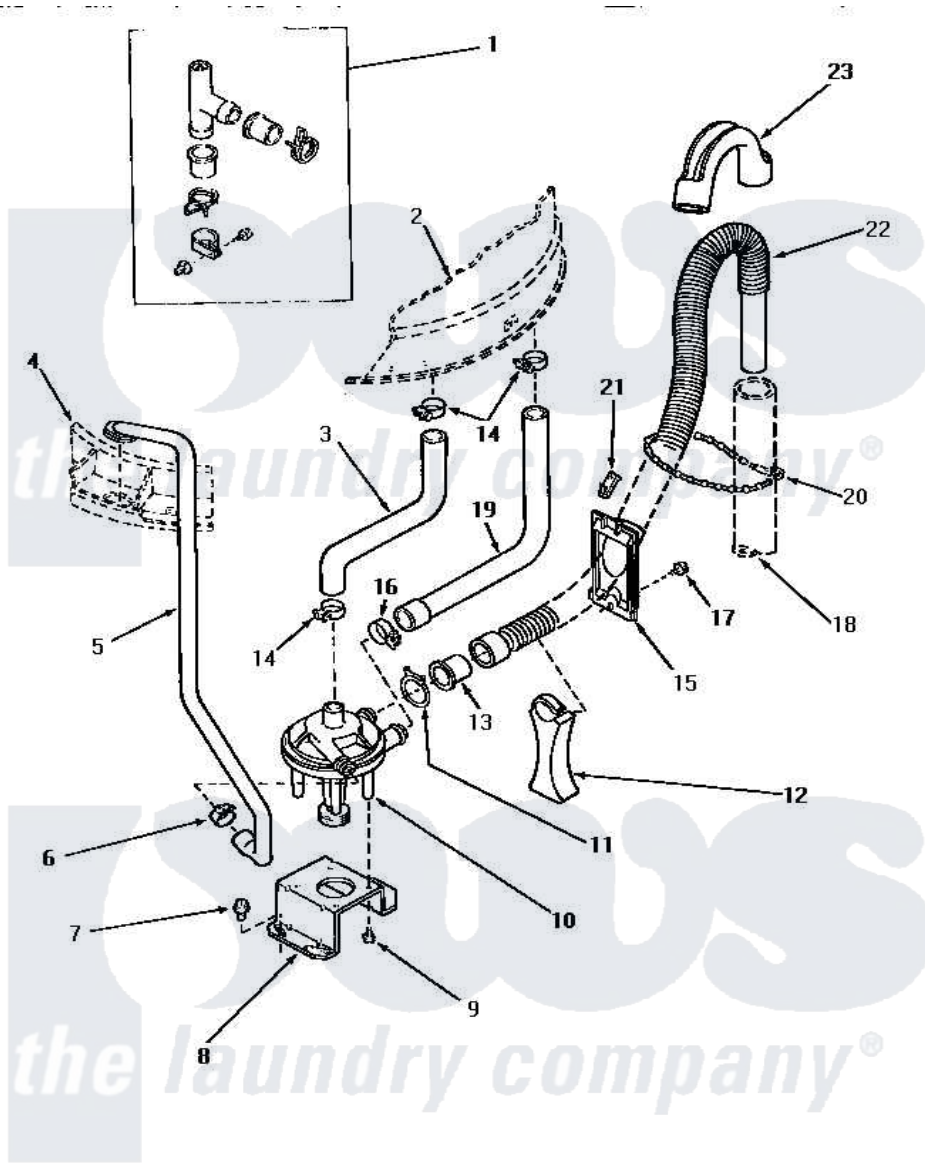

Amana AA7131 16 - PUMP ASSY/BRKT/HOSES & SIPHON BREAK KIT

PUMP ASSEMBLY, BRACKET, HOSES AND SIPHON BREAK KIT

Amana [Residential Amana AA7131 Washer Parts](#) Parts Diagram 16 - PUMP ASSY/BRKT/HOSES & SIPHON BREAK KIT

[Click on the part number to view part](#)

| Item | Original Part Number | Replaced By | Status | Part Description |
|------|-----------------------|--------------------------|---------------|--------------------------|
| 1 | 386P3 | 76660 | | Break-Sphn |
| 2 | Y00000000 | | Not Available | SEE NOTE OUTER TUB |
| 3 | 27159 | | Not Available | HOSE,TUB TO PUMP |
| 4 | Y00000000 | | Not Available | SEE NOTE OUTER TUB COVER |
| 5 | 27232 | | Not Available | HOSE |
| 6 | 27644 | 285655 | | Clamp, Hose |
| 7 | Y31645 | 27001200 | | Screw |
| 8 | 27105 | | | Bracket, Pump Mounting |
| 9 | 31098 | | | Screw, 10-10 5/8 Unslot |
| 10 | 31968 | | | Assembly, Pump NA |
| " | 31969 | | | Assembly, Pump NA |
| 11 | 29172 | | Not Available | CLAMP,HOSE |
| 12 | 29284 | | | Stand, Hose |
| 13 | 29143 | | Not Available | HOSE,ADAPTER |
| 14 | 32616 | | Not Available | (CLAMP HOSE) |

| | | | | |
|----|-----------|--------------------------|---------------|------------------------|
| 15 | 29131 | | Not Available | RETAINER,DIRECTIONAL |
| 16 | 27153 | 285655 | | Clamp, Hose |
| 17 | 30676 | 27001200 | | Screw |
| 18 | Y00000000 | | Not Available | SEE NOTE STANDPIPE |
| 19 | 27160 | | Not Available | HOSE,TUB TO PUMP-DRAIN |
| 20 | 33489 | 8539404 | | Tie-Wire |
| 21 | 29936 | | Not Available | HOSE RETAINER CLIP |
| 22 | 29142 | 39952 | | Hose- Drai |
| 23 | 29144 | 22003814 | | Retainer, Drain Hose |
| NI | 406P3 | 451P3 | | Kit Drain Extension |