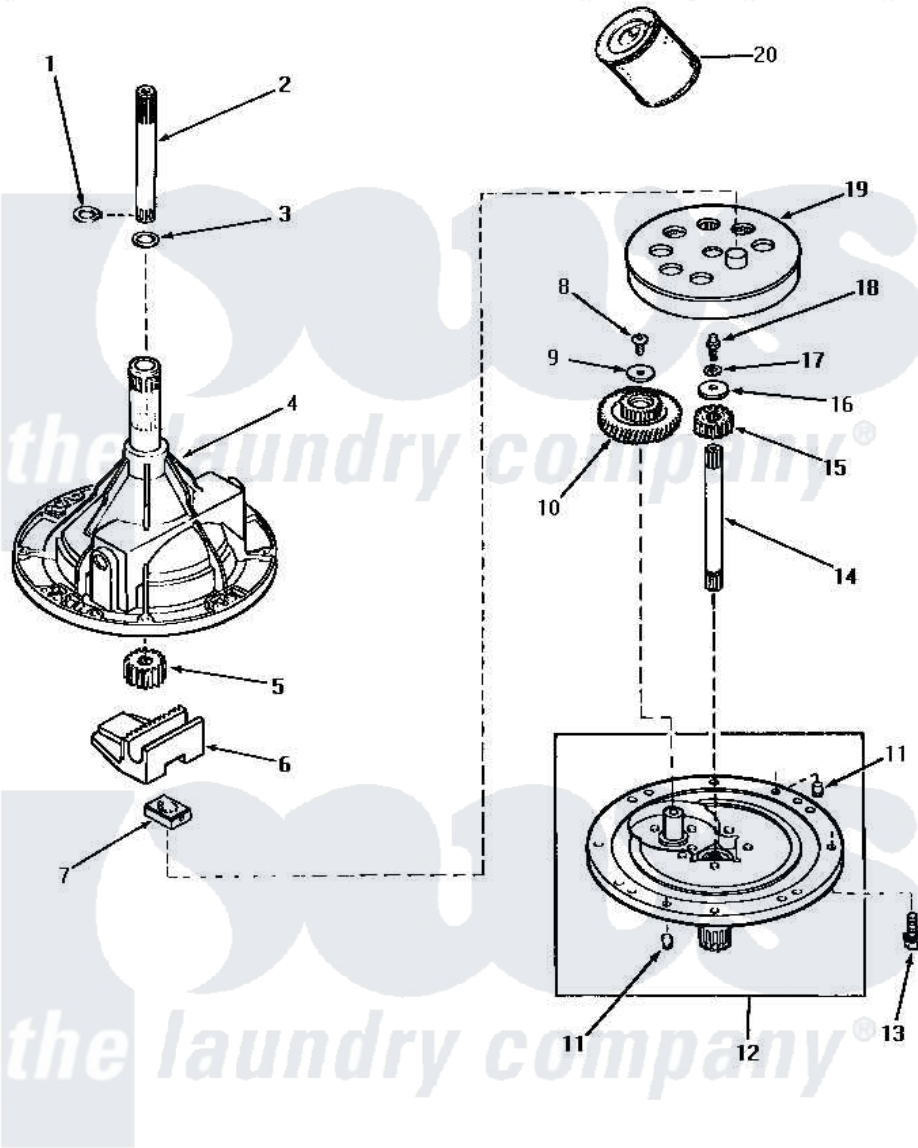

Amana AA8431 01 - 33227 TRANSMISSION ASSY COMPONENTS

COMPONENTS FOR 33227 TRANSMISSION ASSEMBLY

Amana [Residential Amana AA8431 Washer Parts](#) Parts Diagram 01 - 33227 TRANSMISSION ASSY COMPONENTS
 Click on the part number to view part

Item	Original Part Number	Replaced By	Status	Part Description
1	27197			Ring, Retaining
2	29134	Y36570		Shaft, Output
3	20212	35092		Washer, 3628id X 1.00 X .056
4	33223		Not Available	ASSY, TRANSMISSION CASE
5	27003			Pinion, Agitator
6	Y31526			Rack
7	26493			Slide
8	29273			Screw, 1/4-20 X 3/8
9	29260		Not Available	WASHER
10	29161			Gear, Reduction
11	27172			Pin, Dowel
12	33214		Not Available	TRANSMISSION COVER ASSEMBLY
13	32814		Not Available	SCREW, 1/4-20X7/8 SERRA
14	27081	27081P		Shaft Input Package
15	Y29160			Pinion, Drive
16	26509	40041501		Washer

17	21456		Lockwasher, 1/4 Intshkp
18	27030	Not Available	SCREW, 1/4-20 SPECIAL
19	26577		Assembly, Gear And Stud
20	27243P		Oil, CW Transmission F-
NI	28434P	Not Available	LOCTITE