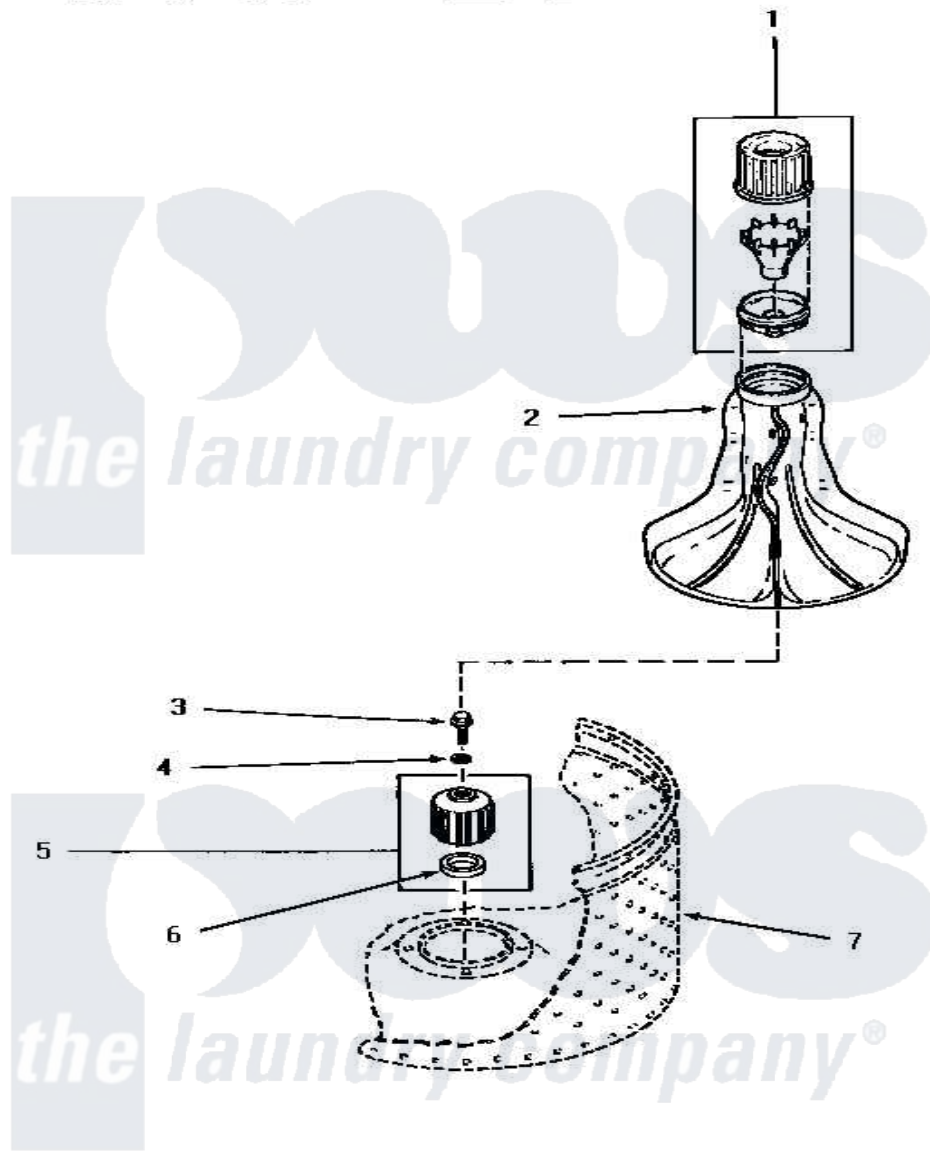

# Amana AA8431 02 - AGITATOR, DRIVE BELL & SEAL SEAT

## AGITATOR, DRIVE BELL AND SEAL SEAT

Amana [Residential Amana AA8431 Washer Parts](#) Parts Diagram 02 - AGITATOR, DRIVE BELL & SEAL SEAT  
 Click on the part number to view part

Item	Original Part Number	Replaced By	Status	Part Description
1	34155	<a href="#">40002101W</a>		Assembly, Fabric Softner
2	33174	<a href="#">40000501W</a>		Agitator, Flex Vane
3	<a href="#">30852</a>			Screw, No.8-1/4 X 20 X 3/
4	30853		Not Available	SEAL
5	30071P	<a href="#">R9900189</a>		Kit, Drive Bell And Seal
6	Y00000000		Not Available	SEE NOTE SEAL SEAT -- (SEE PAGES 8 & 10)
7	Y00000000		Not Available	SEE NOTE WASHTUB
NI	442P3	<a href="#">R9900189</a>		Kit, Drive Bell And Seal