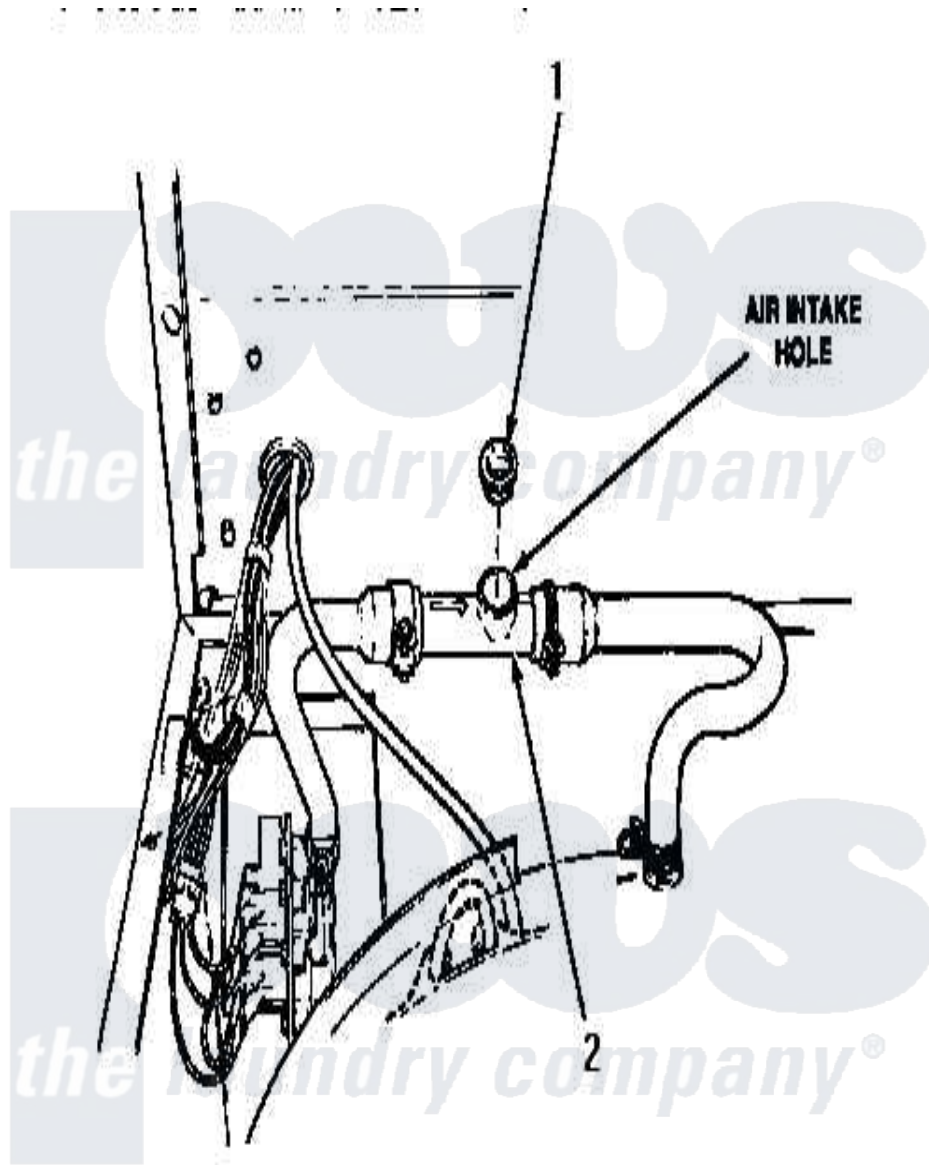

Amana AA8431 03 - BACK FLOW PREVENTER (CHANGE)

[Amana Residential Amana AA8431 Washer Parts](#) Parts Diagram 03 - BACK FLOW PREVENTER (CHANGE)
Click on the part number to view part

Item	Original Part Number	Replaced By	Status	Part Description
1	34340	34280		Assembly, Backflow Prevento
2	27118	34280		Assembly, Backflow Prevento