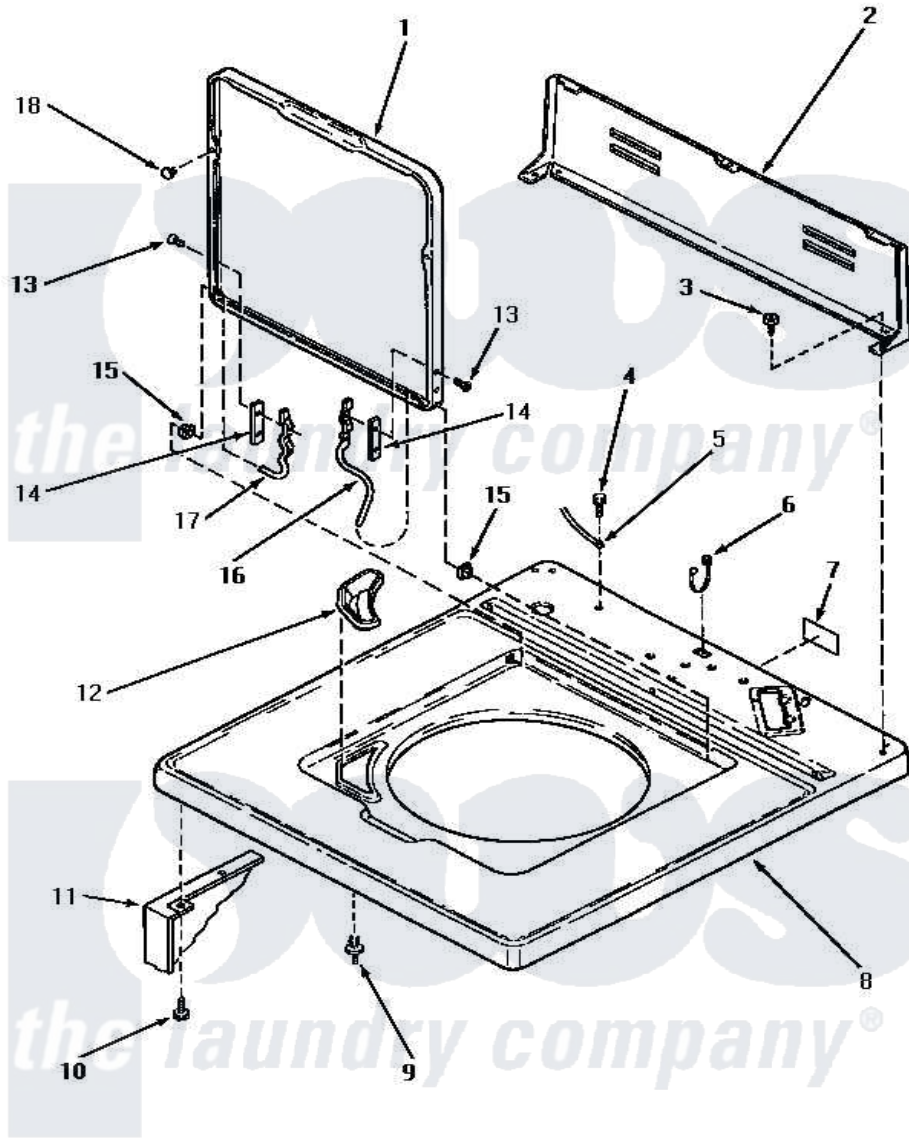

Amana AA8431 05 - CAB TOP/LOADING DR & CTRL HOOD REAR PAN

CABINET TOP, LOADING DOOR AND CONTROL HOOD REAR PANEL

Amana Residential Amana AA8431 Washer Parts Parts Diagram 05 - CAB TOP/LOADING DR & CTRL HOOD REAR PAN

Click on the part number to view part

Item	Original Part Number	Replaced By	Status	Part Description
1	33541W	33541WP		Lid, W/Instructions
"	33541H		Not Available	LOADING DOOR, HARVEST GOLD
"	33541L	33541LP		Lid, W/Instructions
2	33619		Not Available	CONTROL HOOD REAR PANEL
3	23962	W10116760		Screw
4	52909			Screw, 10B-16 X 1/2 HeX
5	Y00000000		Not Available	SEE NOTE GROUND WIRE, GREEN
6	21903	211881		Grommet, Cord Part Not Used-Gas Models Only
7	24903		Not Available	STICKER,DISCONNECT POW
8	33451W		Not Available	CABINET TOP, WHITE
"	33451L		Not Available	CABINET TOP, ALMOND
"	33451H		Not Available	CABINET TOP, HARVEST GOLD