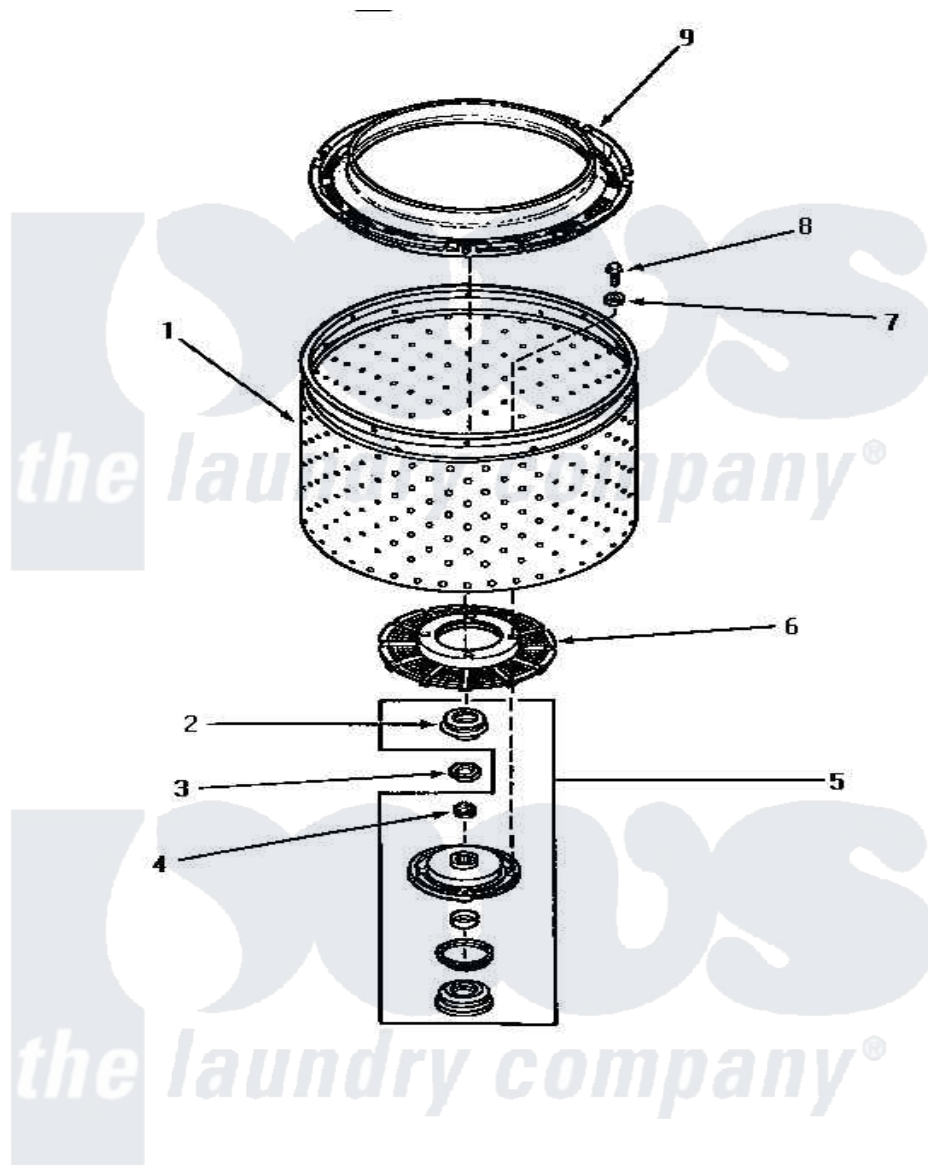

Amana AA8431 06 - CLOTHES GUARD/WASHTUB/LINT FILTER & HUB

CLOTHES GUARD, WASHTUB, LINT FILTER AND HUB

Amana [Residential Amana AA8431 Washer Parts](#) Parts Diagram 06 - CLOTHES GUARD/WASHTUB/LINT FILTER & HUB

[Click on the part number to view part](#)

Item	Original Part Number	Replaced By	Status	Part Description
1	33296	39248P		Wash Tub
"	33295	39252P		Wash Tub
"	33245			Washtub, Stainless Steel
2	Y00000000		Not Available	SEE NOTE SEAL HEAD
3	Y29220	40016301		Nut, Lock
4	29728	40008301		Insert, Spline
5	495P3	R9900552		Hub And Seal
6	32998	39371		Filter Lin
7	28094			Gasket
8	27202	W10116787		Screw
9	32989	35035		Guard, Clothes