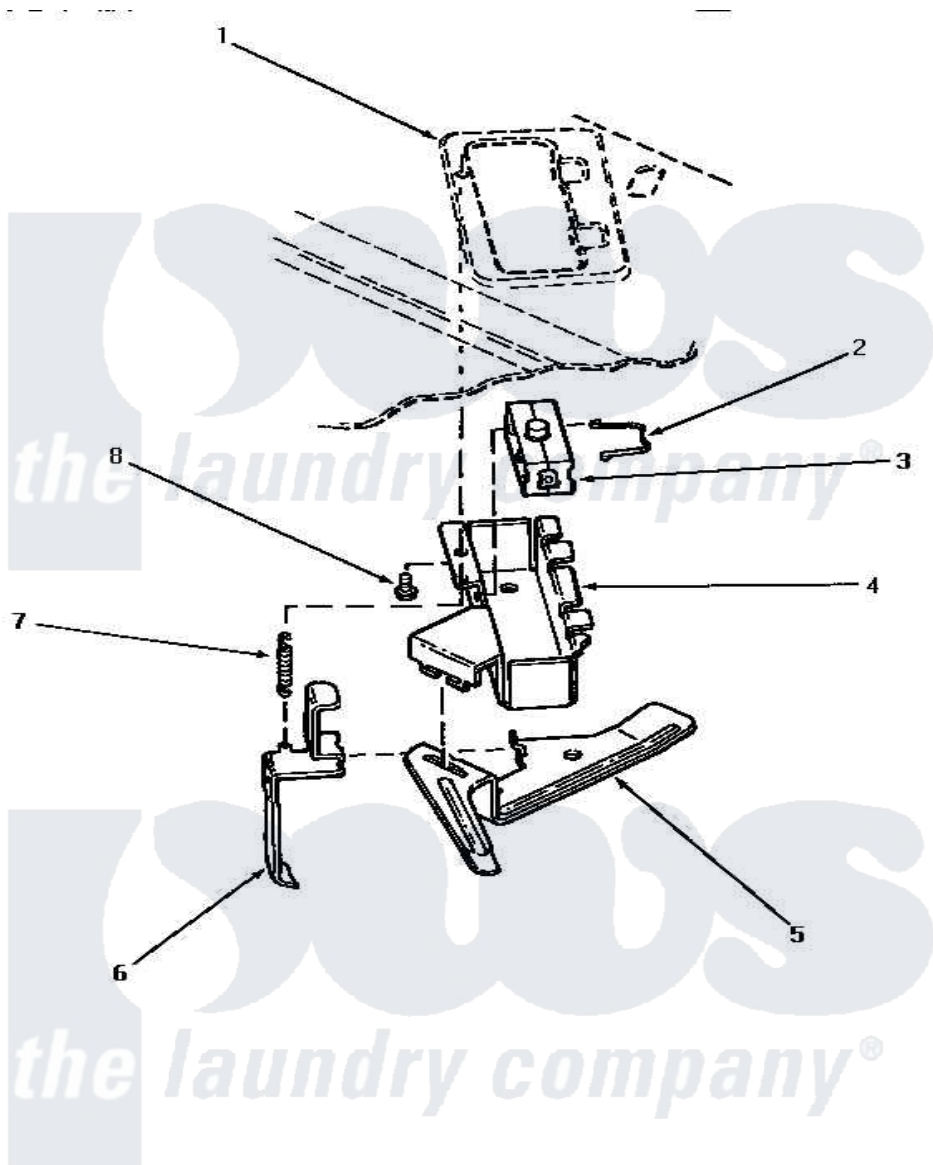

# Amana AA8431 07 - DOOR & OUT-OF-BALANCE SWITCH

## DOOR AND OUT-OF-BALANCE SWITCH

Amana [Residential Amana AA8431 Washer Parts](#) Parts Diagram 07 - DOOR & OUT-OF-BALANCE SWITCH  
 Click on the part number to view part

Item	Original Part Number	Replaced By	Status	Part Description
1	Y00000000		Not Available	SEE NOTE CABINET TOP
2	33433		Not Available	CLIP,HOLDER-SWITCH
3	33445	<a href="#">27001095</a>		Switch, Lid
4	33440	<a href="#">36497P</a>		Kit, Switch Holder
5	<a href="#">33441</a>			Arm, Actuator
6	<a href="#">33442</a>			Lever, Unbalanced Load
7	<a href="#">33443</a>			Spring
8	23962	<a href="#">W10116760</a>		Screw