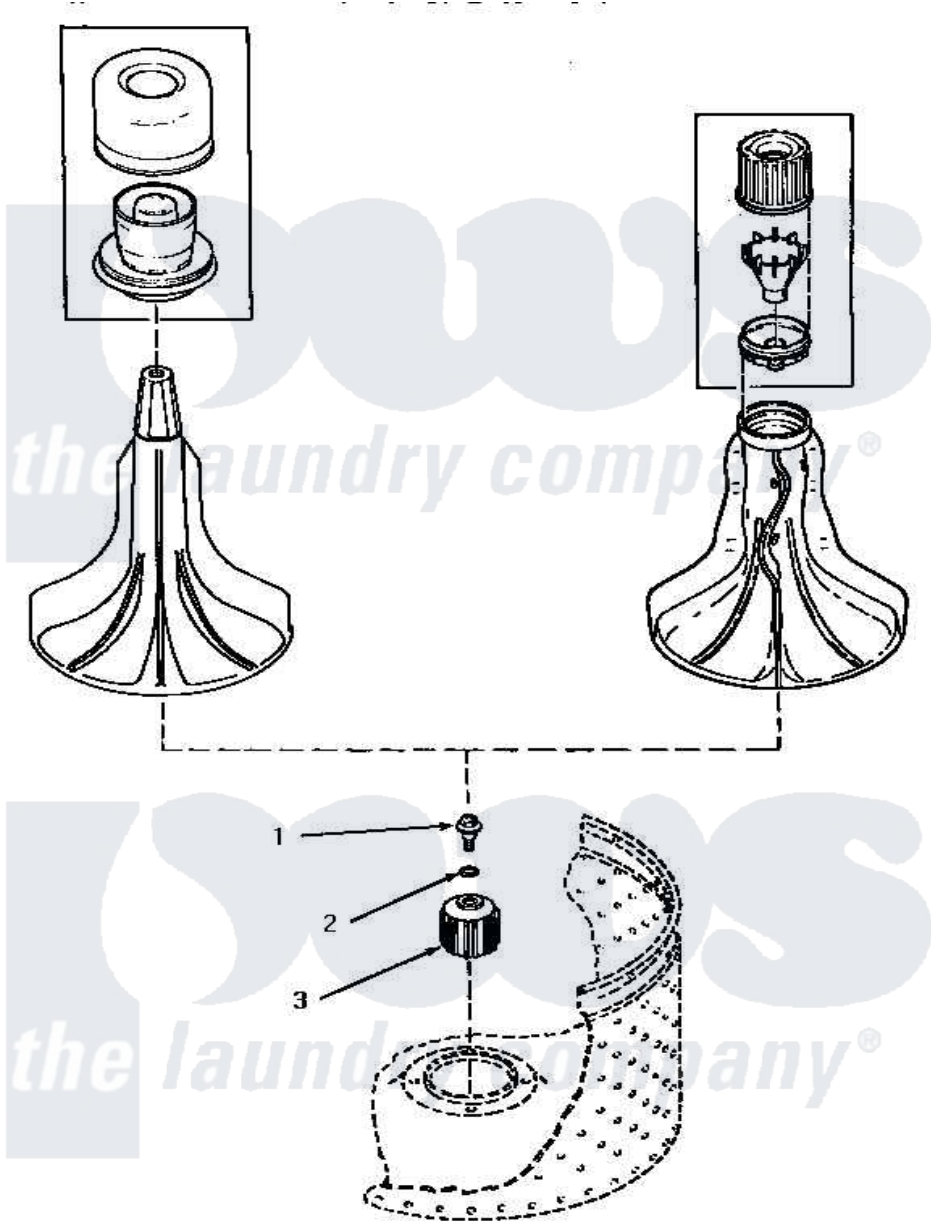

Amana AA8431 08 - DRIVE BELL (CHANGE)

Amana Residential Amana AA8431 Washer Parts Parts Diagram 08 - DRIVE BELL (CHANGE)
 Click on the part number to view part

Item	Original Part Number	Replaced By	Status	Part Description
1	34288	40065102		Screw, Shoulder 1/4
2	34289	36472		O-Ring
3	34504	R9900189		Kit, Drive Bell And Seal