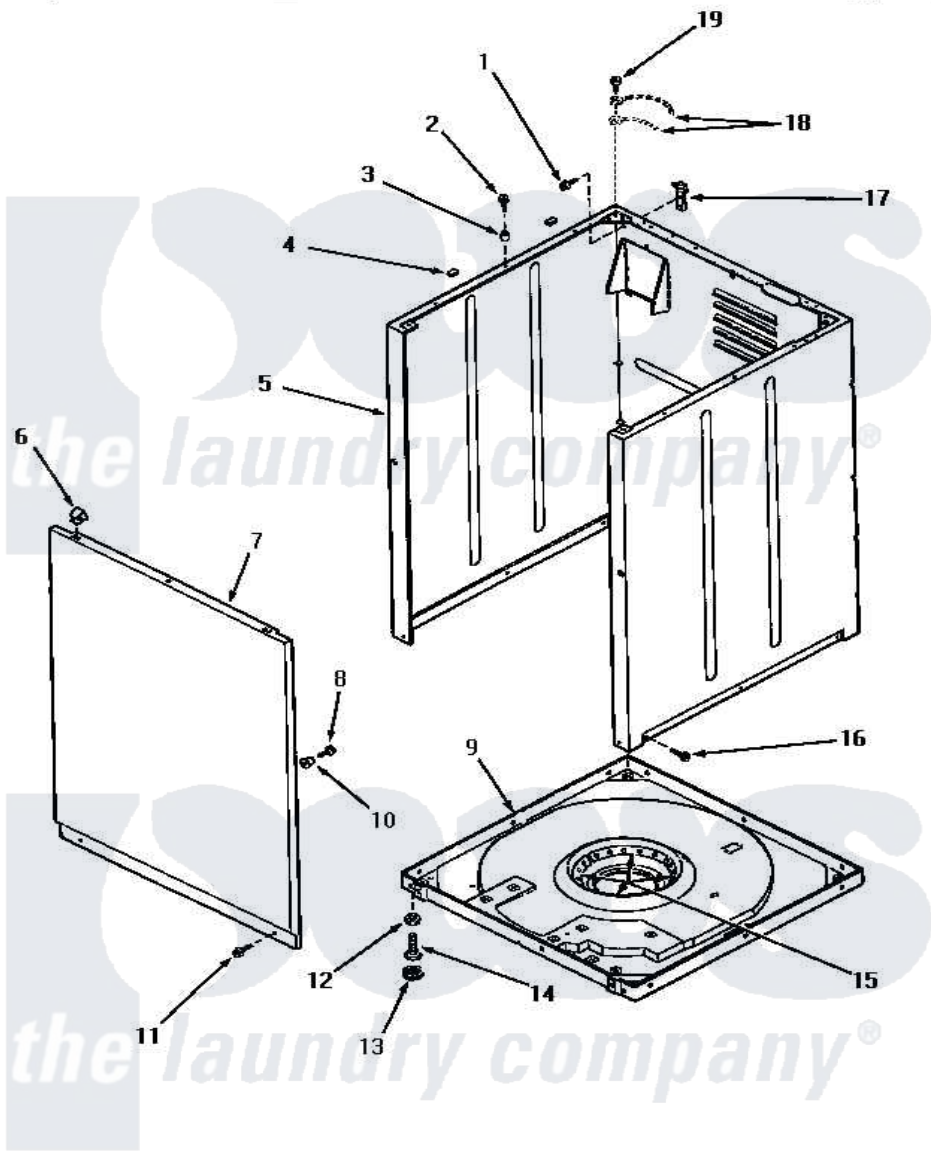

Amana AA8431 09 - FRONT PANEL, CABINET & BASE

FRONT PANEL, CABINET AND BASE

Amana [Residential Amana AA8431 Washer Parts](#) Parts Diagram 09 - FRONT PANEL, CABINET & BASE
 Click on the part number to view part

| Item | Original Part Number | Replaced By | Status | Part Description |
|------|------------------------|--------------------------|---------------|-----------------------------|
| 1 | 51780 | 3390631 | | Screw, 10-16 X 3/8 |
| 2 | 32671 | Y014874 | | Screw, Idler Arm And Sleeve |
| 3 | 56079 | 505187 | | Locator, Panel |
| 4 | Y56128 | | | Pad, Bumper |
| 5 | 31669LP | 38612LP | | Kit Service Cabinet |
| " | 31669PH | | Not Available | CABINET, HARVEST GOLD |
| " | 31669WP | 38612WP | | Kit-Service |
| 6 | 28835 | 22001650 | | Fastener, Spring |
| 7 | 32708H | | Not Available | PANEL,FRONT |
| " | 32708L | 32708LP | | Panel, Front |
| " | 32708W | 32708WP | | Panel Front |
| 8 | 32671 | Y014874 | | Screw, Idler Arm And Sleeve |
| 9 | 31653P | | | Assembly, Base-Complete-G90 |
| 10 | 28102 | | | Locator, Panel |
| 11 | 27196 | 27001200 | | Screw |
| 12 | Y21899 | 40038101 | | Nut, Leg |