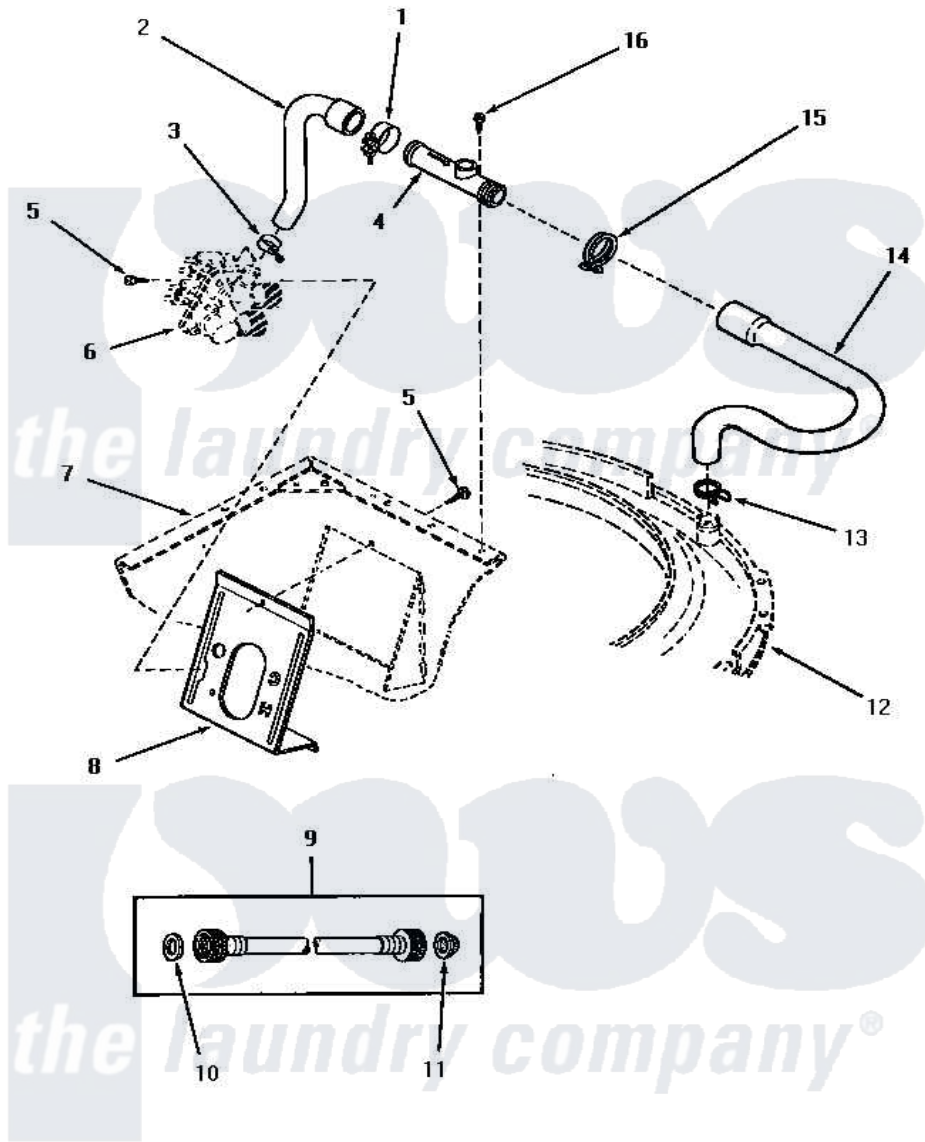

# Amana AA8431 11 - INLET/FILL HOSE/BACK FL PREVENTER & BRKT

## INLET HOSE, FILLER HOSE, BACK FLOW PREVENTER AND MIXING VALVE MOUNTING BRACKET

Amana [Residential Amana AA8431 Washer Parts](#) Parts Diagram 11 - INLET/FILL HOSE/BACK FL PREVENTER & BRKT

[Click on the part number to view part](#)

Item	Original Part Number	Replaced By	Status	Part Description
1	27152		Not Available	CLAMP HOSE
2	<a href="#">27183</a>			Hose, Mixing Valve
3	27643	<a href="#">596669</a>		Clamp, Manifold
4	27118	<a href="#">34280</a>		Assembly, Backflow Preventer
5	56392		Not Available	SCREW,8-18 X 3/8 TAPPI
6	Y00000000		Not Available	SEE NOTE MIXING VALVE
7	Y00000000		Not Available	SEE NOTE CABINET
8	32837	<a href="#">39407</a>		Bracket, Valve
9	28330P	<a href="#">202860</a>		Inlet Hose Assembly
10	20290	<a href="#">Y013783</a>		Washer, Inlet Hose
11	28605	<a href="#">22002960</a>		Strainer, Washer Inlet
12	Y00000000		Not Available	SEE NOTE OUTER TUB COVER
13	<a href="#">29210</a>			Hose Clamp
14	<a href="#">33186</a>			Hose, Water Inlet
15	21976		Not Available	HOSE CLAMP, GREEN