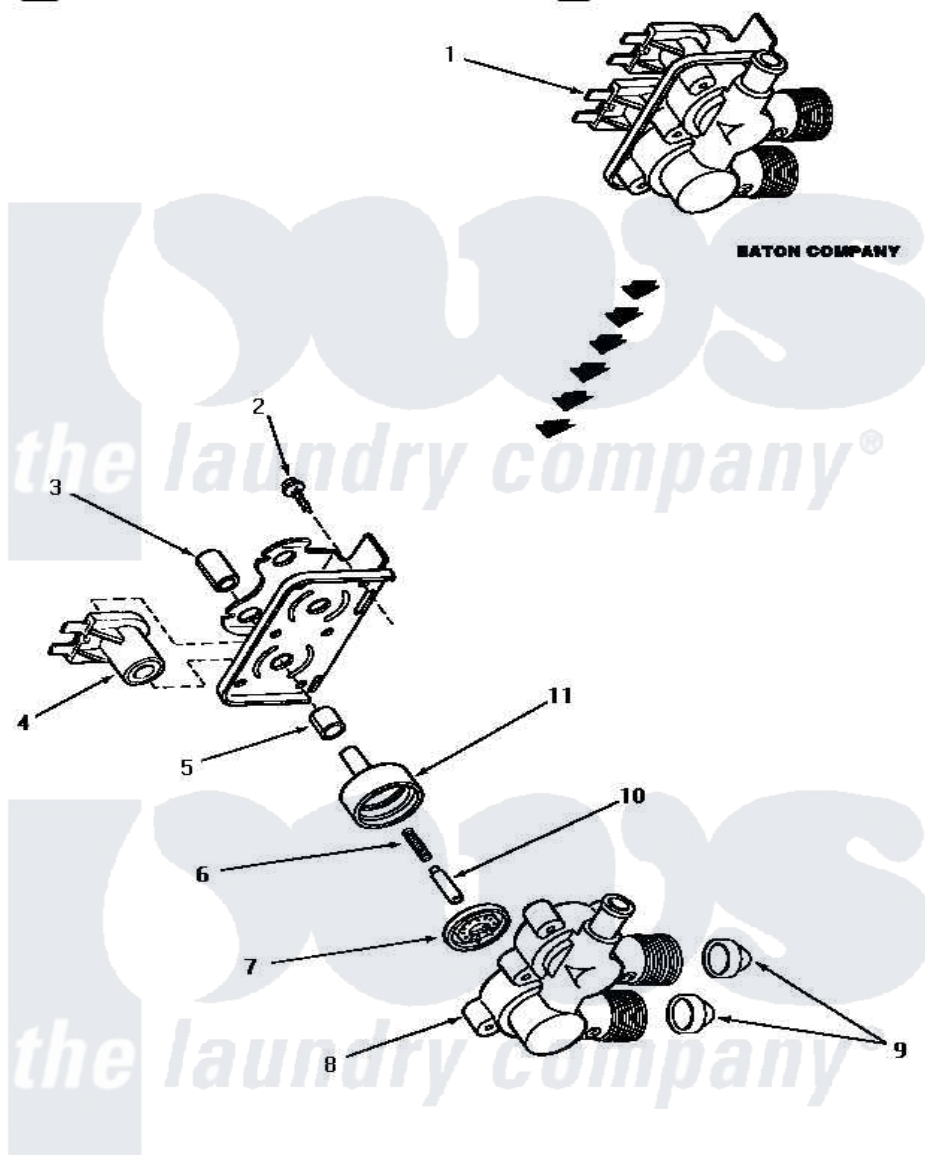

Amana AA8431 13 - MIXING VALVE ASSY (EATON COMPANY)

**MIXING VALVE ASSEMBLY
(Eaton Company)**

Amana [Residential Amana AA8431 Washer Parts](#) Parts Diagram 13 - MIXING VALVE ASSY (EATON COMPANY)

[Click on the part number to view part](#)

Item	Original Part Number	Replaced By	Status	Part Description
1	33930			Valve, Mixing
2	25817C		Not Available	SCREW
3	24128		Not Available	SLEEVE, LONG
4	33930A	33930		Valve, Mixing
5	24129		Not Available	SLEEVE, SHORT
6	24131		Not Available	SPRING
7	24134		Not Available	DIAPHRAGM
8	Y24159	33930		Valve, Mixing
9	24122	22002960		Strainer, Washer Inlet
10	24132		Not Available	ARMATURE
11	24130			Guide, Armature