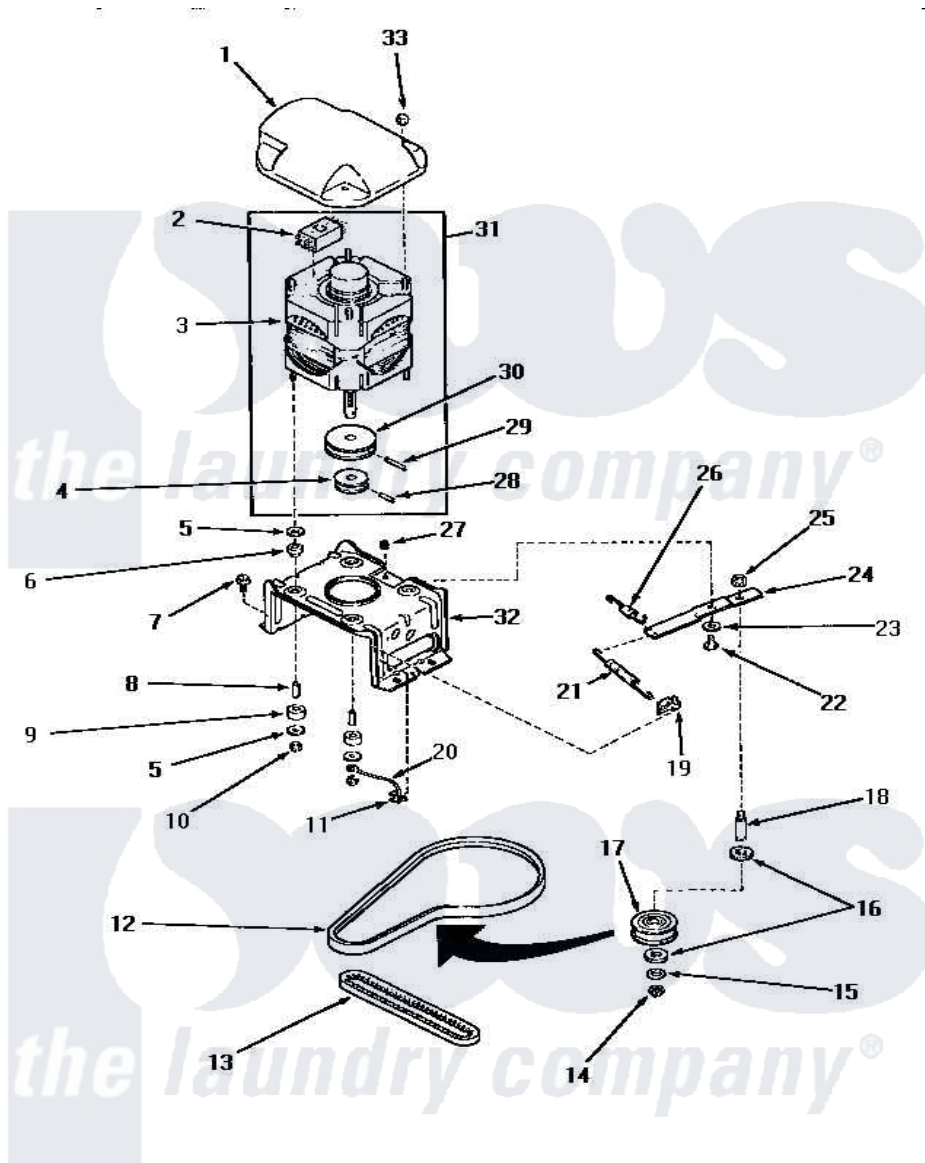

# Amana AA8431 14 - MOTOR, MTG BRACKET, BELTS & IDLER ASSY

## MOTOR, MOUNTING BRACKET, BELTS AND IDLER ASSEMBLY

Amana [Residential Amana AA8431 Washer Parts](#) Parts Diagram 14 - MOTOR, MTG BRACKET, BELTS & IDLER ASSY  
 Click on the part number to view part

Item	Original Part Number	Replaced By	Status	Part Description
1	<a href="#">27136</a>			Shield, Motor
2	30897A	<a href="#">30897AP</a>		Switch- MO
"	30895A	<a href="#">30895AP</a>		Switch Motor-W/Instr
"	24140		Not Available	SWITCH,MOTOR
"	24139		Not Available	SWITCH,MOTOR
3	30897	<a href="#">27179P</a>		Motor-Drve
4	Y27104		Not Available	PULLEY,MOTOR
5	03888		Not Available	WASHER
6	<a href="#">01952A</a>			Mounting, Rubber
7	Y31645	<a href="#">27001200</a>		Screw
8	27181		Not Available	SPACER,MOTOR
9	01953		Not Available	WASHER,LOWER MOTOR MOU
10	<a href="#">23604</a>			Nut, Hex 10-32 Lock
11	Y00161	<a href="#">B5733302</a>		Clip, Ground
12	<a href="#">28808</a>			Belt, Agitate And Spin
13	<a href="#">27155</a>			Belt, Pump

14	<a href="#">23748</a>		Ring, Retaining
15	<a href="#">52549</a>		Washer, 501 ID X3/4 Odx
16	<a href="#">Y29443</a>		Washer, Felt
17	28800	Not Available	WHEEL, IDLER
18	<a href="#">28802</a>		Shaft, Idler
19	<a href="#">28849</a>		Clip, Spring
20	Y00000000	Not Available	SEE NOTE GROUND WIRE, GREEN
21	28807	<a href="#">37366</a>	Spring, Idler
22	27229	<a href="#">40038901</a>	Screw, 1/4-20
23	81392	<a href="#">40054701</a>	Washer
24	31054	<a href="#">40041002</a>	Lever, Idler
25	28803	<a href="#">2221070</a>	Clamp, Nylon
26	30620	Not Available	SPRING, IDLER LEVER HEL
27	52566	<a href="#">27001225</a>	Nut, Jam Mid Lock 1/4-20
28	<a href="#">10416</a>		Pin, Roll
29	<a href="#">23750</a>		Pin, Roll
30	27171	Not Available	PULLEY, MOTOR
31	27658	<a href="#">27179P</a>	Motor-Drve
32	<a href="#">28791</a>		Bracket, Motor Mount
33	<a href="#">27201</a>		Locknut
NI	20605	Not Available	LUBE, HI TEMPERATURE-56
"	258P3	Not Available	KIT, CAPACITOR