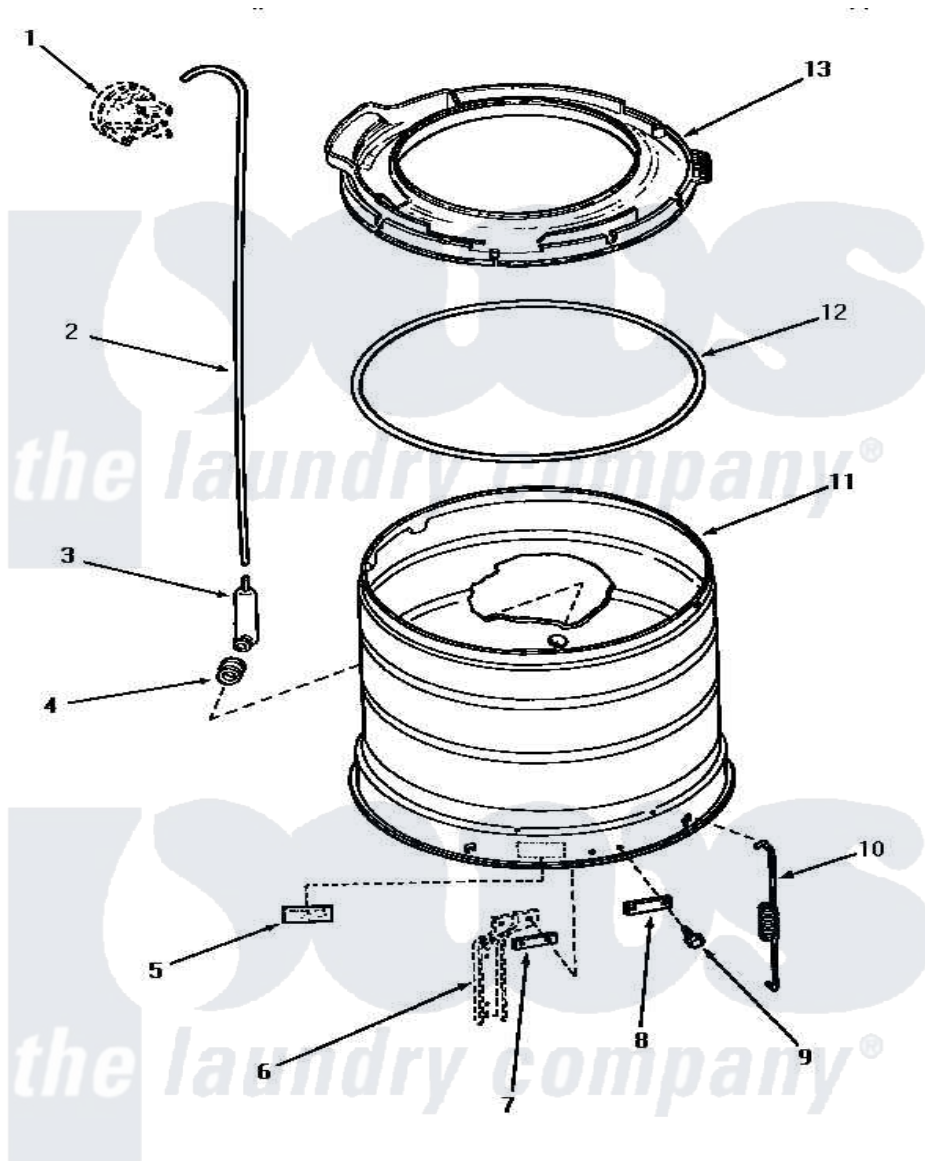

# Amana AA8431 15 - OUTER TUB, COVER & PRESSURE HOSE

## OUTER TUB, COVER AND PRESSURE HOSE

Amana [Residential Amana AA8431 Washer Parts](#) Parts Diagram 15 - OUTER TUB, COVER & PRESSURE HOSE

[Click on the part number to view part](#)

Item	Original Part Number	Replaced By	Status	Part Description
1	Y00000000		Not Available	SEE NOTE PRESSURE SWITCH
2	29213	<a href="#">39125</a>		Tubing 31
3	30907	<a href="#">40008501</a>		Assembly, Pressure Bulb
4	29175	<a href="#">40037801</a>		Grommet
5	Y27195		Not Available	STICKER
6	Y00000000		Not Available	SEE NOTE SUPPORT LEG
7	<a href="#">27927</a>			Plate, Leg .032
8	<a href="#">27926</a>			Plate, Leg .063
9	27205	<a href="#">40128701</a>		Screw, 5/16-18 X .50
10	<a href="#">27239</a>			Spring, Leg
11	33178	<a href="#">33178P</a>		Assembly- Oute
12	<a href="#">32857</a>			Gasket, Tub Cover Small
13	32858	<a href="#">33184P</a>		Cover, Outer Tub