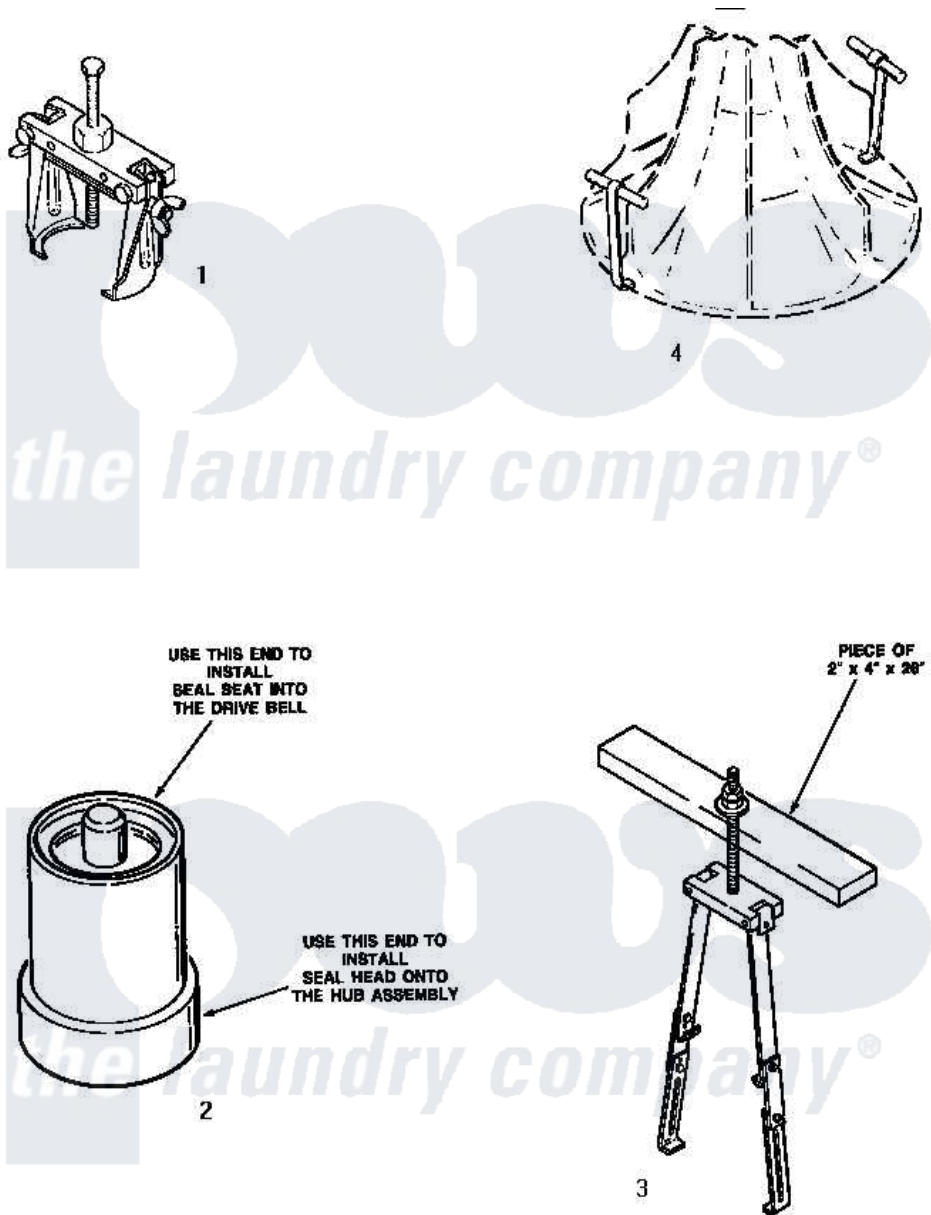

Amana AA8431 18 - SPECIAL TOOLS

Amana [Residential Amana AA8431 Washer Parts](#) Parts Diagram 18 - SPECIAL TOOLS
 Click on the part number to view part

Item	Original Part Number	Replaced By	Status	Part Description
1	253P4	294P4		Bell Tool
2	255P4		Not Available	TOOL,SEAL INSTALLING
3	256P4P		Not Available	ASSY,AGITATOR PULLER xREPLACE
4	254P4P			Agitator Hooks