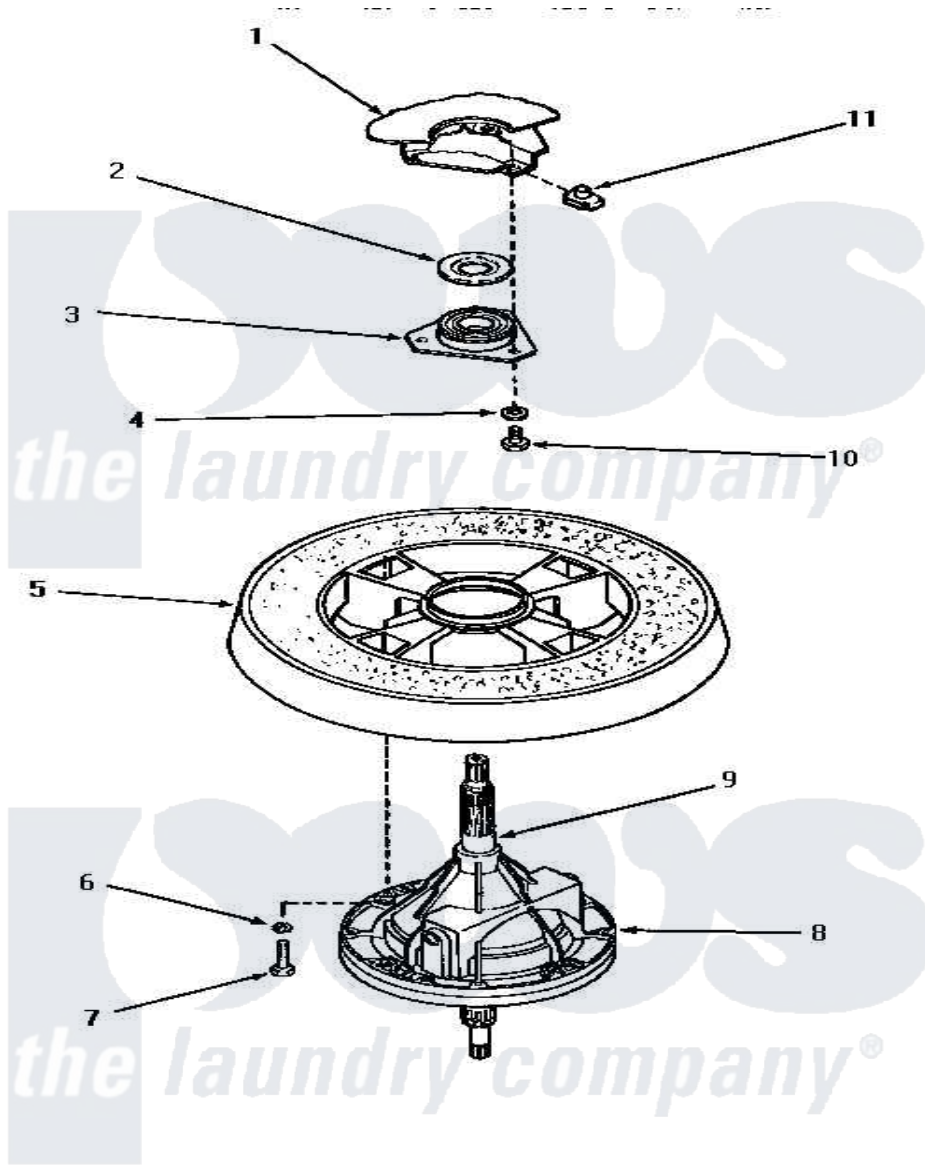

# Amana AA8431 19 - TRANSMISSION ASSY & BALANCE RING

## TRANSMISSION ASSEMBLY AND BALANCE RING

Amana Residential Amana AA8431 Washer Parts Parts Diagram 19 - TRANSMISSION ASSY & BALANCE RING  
 Click on the part number to view part

Item	Original Part Number	Replaced By	Status	Part Description
1	Y00000000		Not Available	SEE NOTE OUTER TUB
2	<a href="#">27187</a>			Flinger
3	27182	<a href="#">40004201P</a>		Main Bearing Assembly
4	<a href="#">04366</a>			Lockwasher, 5/16intshkp
5	27143		Not Available	BALANCE RING
6	<a href="#">02431</a>			Lockwasher, 1/4 Ext Shk
7	27200		Not Available	CAP SCREW
8	33227	<a href="#">33227P</a>		Assembly- Tran
9	<a href="#">27604P</a>			Never-Seeze 1 Oz Tube
10	01355		Not Available	SCREW
11	<a href="#">27222</a>			Nut, Retainer 5/16-18