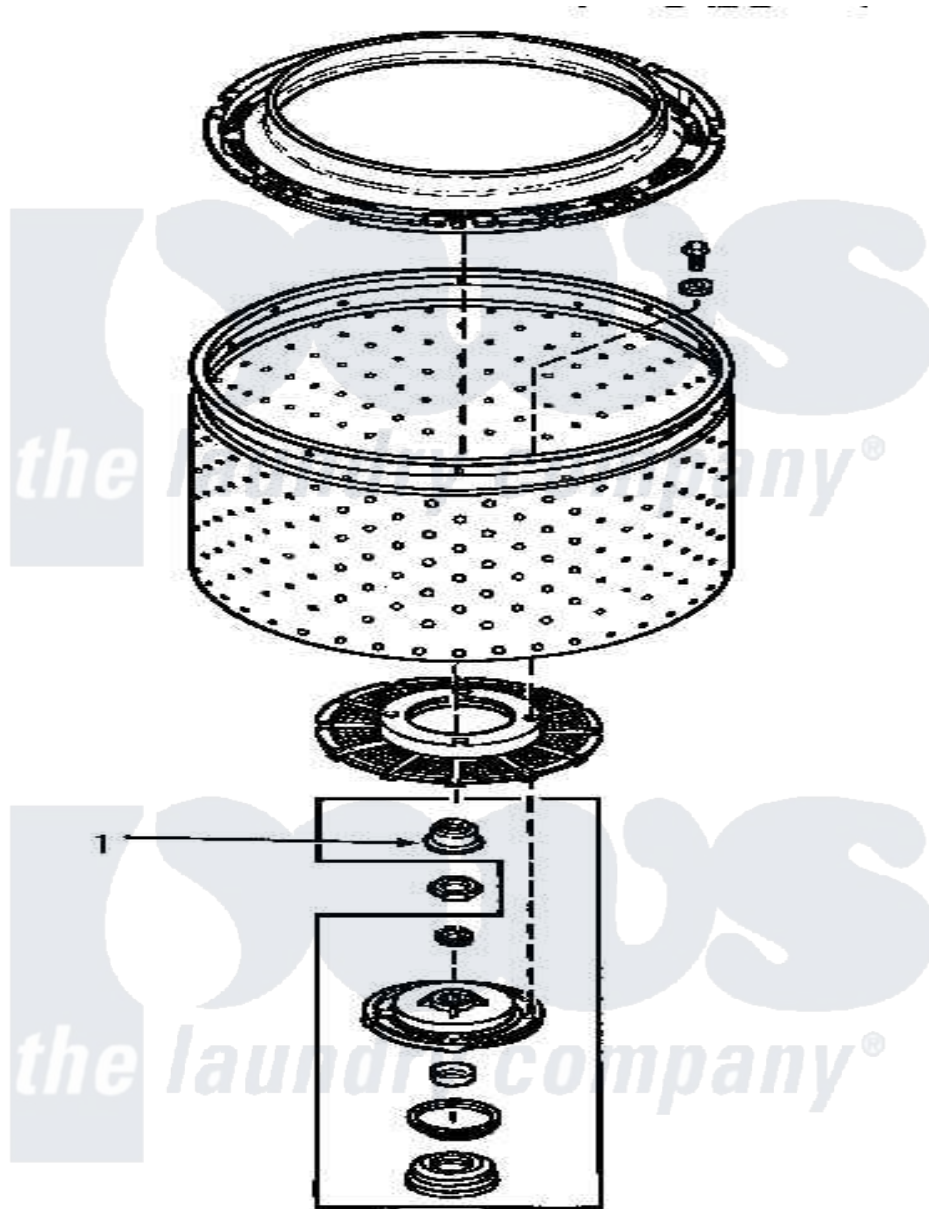

Amana AA8431 20 - TRANSMISSION TUBE SEAL (CHANGE)

Amana Residential Amana AA8431 Washer Parts Parts Diagram 20 - TRANSMISSION TUBE SEAL (CHANGE)
Click on the part number to view part

Item	Original Part Number	Replaced By	Status	Part Description
1	34184	R9900189		Kit, Drive Bell And Seal