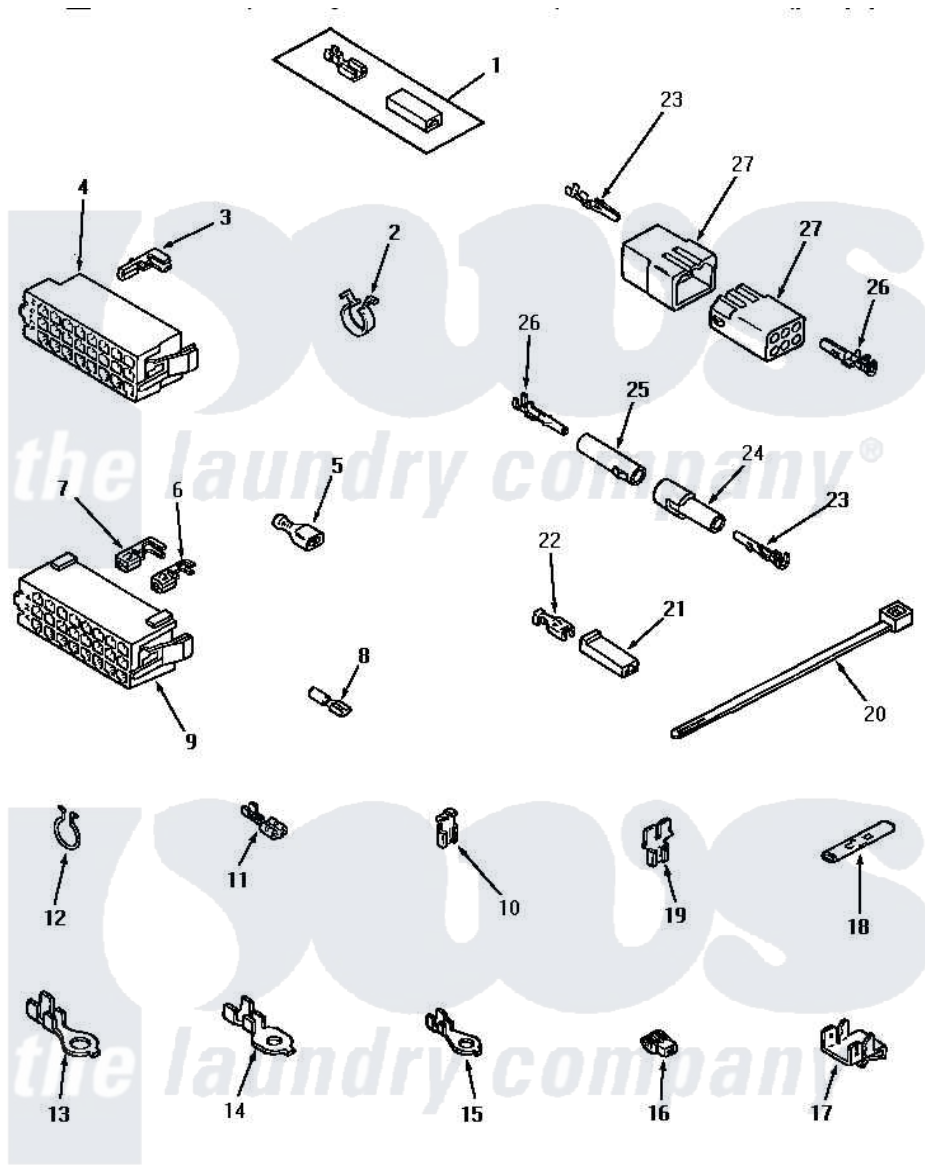

Amana AA8431 22 - WIRE TERMINALS

WIRE TERMINALS

Amana Residential Amana AA8431 Washer Parts Parts Diagram 22 - WIRE TERMINALS

[Click on the part number to view part](#)

Item	Original Part Number	Replaced By	Status	Part Description
1	00234	00359		Terminal Ultra Pod 250 X032F
2	61510	504034		Clip, Wire
3	Y00188			Molex Terminal
4	34123			Housing, LH -24 Position
"	32746			Housing, RH-24 Positi
5	Y00163	285432		Terminal
"	Y00165			Insulated Spade Terminal
6	00180		Not Available	TERMINAL,FEMALE
7	00183		Not Available	TERMINAL,FEMALE 2-WIRE
8	Y00215			Barrel Insulated Spade
"	Y00214		Not Available	BARREL INSULATED SPADE(18 GAUG (1/4 INCH-18 GAUGE WIRE)
9	28856		Not Available	HOUSING,24 POSITION
10	Y00120			Terminal, Flag-1/4 Fema
11	Y00119		Not Available	SPADE TERMINAL(18 GAUGE) (1/4 INCH-(1) 18 GAUGE WIRE)

"	Y00121	Not Available	SPADE TERMINAL(12 GAUGE) (1/4 INCH-(2) 18 GAUGE WIRES O
12	51291		Clip, Wire
13	Y00113	Not Available	TERMINAL,RING-1/4 STUD
14	Y00111		Ring Terminal No.10 No.10 18 Gauge Wires Or
15	00110		No.10 18 Gauge Wire
16	70210	Not Available	INSULATOR,BLUE
17	Y00161	B5733302	Clip, Ground
18	21091	Not Available	CONNECTOR TWO 1/4 INCH MALE
19	29673	Not Available	DOUBLE CONNECTOR
20	55881	M0321209	Tie-Electrical
21	90789		Connector
22	Y00115		Lock In Spade Terminal (18 Gaug (1/4 Inch-(1) 18 Gauge Wire)
23	Y00116		Terminal, Pin-Male
24	26302	Not Available	PLUG,1 CIRCUIT
25	26301		Receptacle, Molex
26	Y00117	5011-XX	093 Female Socket
27	26708		Receptacle, 6 Circuit
28	23041		Plug, 6 Circuit