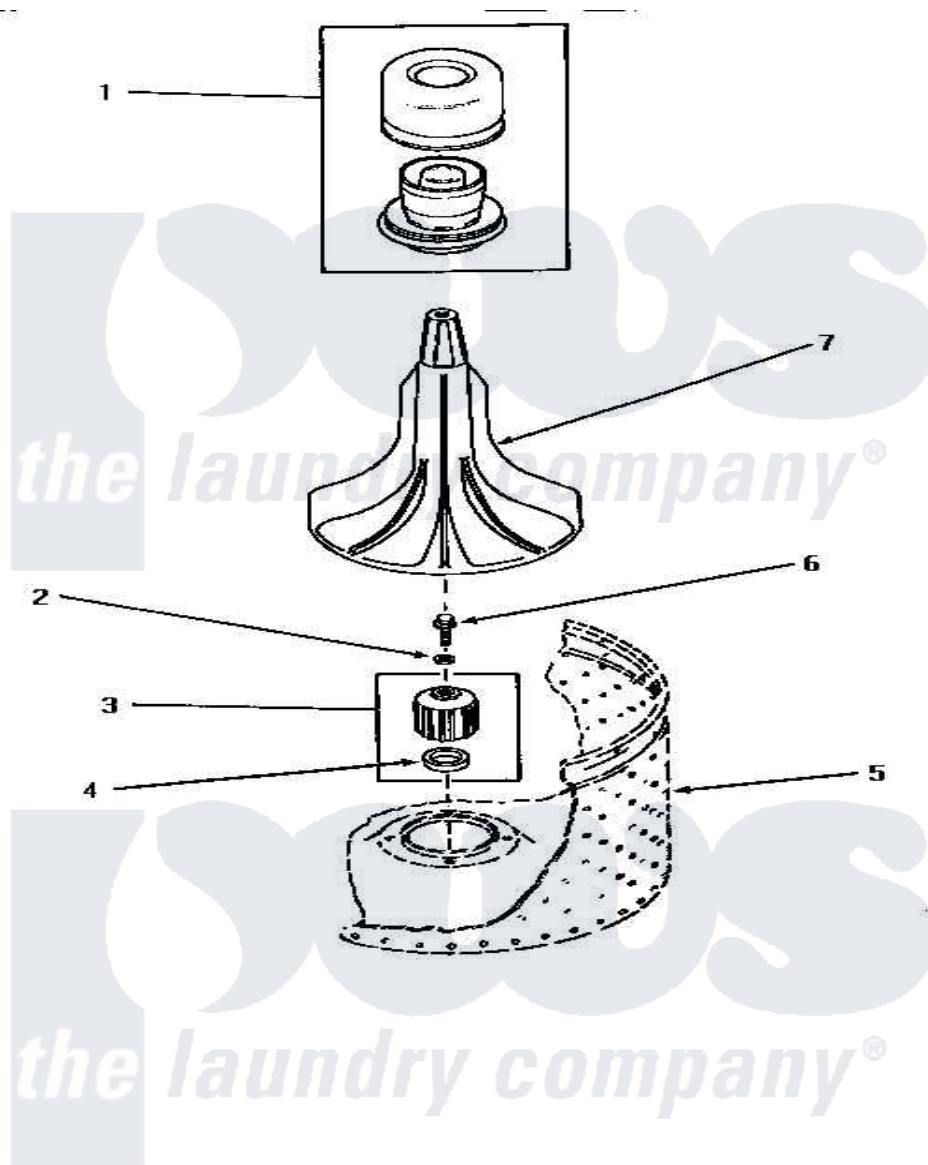

Amana AA9131 03 - AGITATOR, DRIVE BELL & SEAL KIT

AGITATOR, DRIVE BELL AND SEAL KIT

Amana [Residential Amana AA9131 Washer Parts](#) Parts Diagram 03 - AGITATOR, DRIVE BELL & SEAL KIT
 Click on the part number to view part

Item	Original Part Number	Replaced By	Status	Part Description
1	30857	33510		Assembly, Dispenser-Fabric
2	30853		Not Available	SEAL
3	30071P	R9900189		Kit, Drive Bell And Seal
4	Y00000000		Not Available	SEE NOTE SEAL SEAT
5	Y00000000		Not Available	SEE NOTE WASHTUB
6	30852			Screw, No.8-1/4 X 20 X 3/
7	30855	40000501W		Agitator, Flex Vane
NI	442P3	R9900189		Kit, Drive Bell And Seal