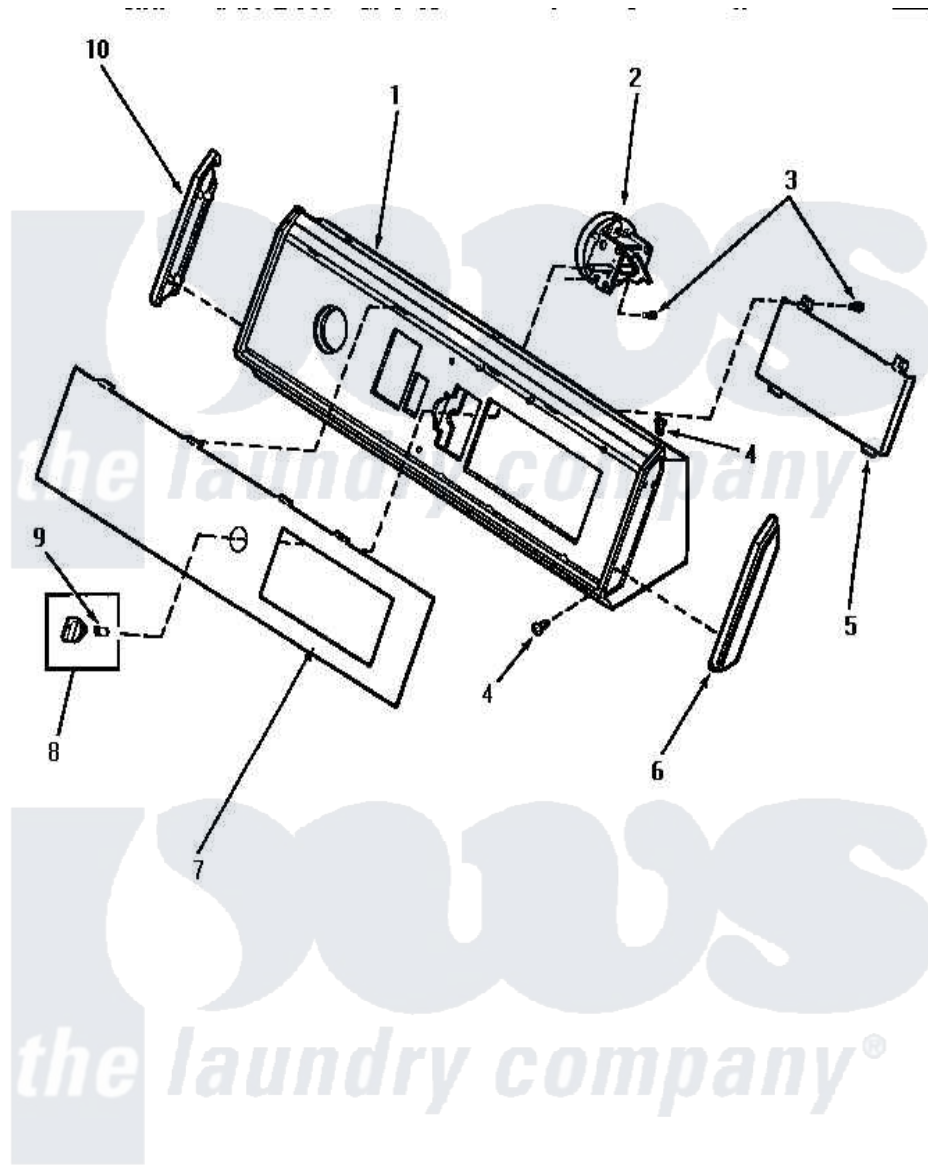

Amana AA9131 07 - GRAPHIC PANEL, CONTROL HOOD & CONTROLS

GRAPHIC PANEL, CONTROL HOOD AND CONTROLS

Amana [Residential Amana AA9131 Washer Parts](#) Parts Diagram 07 - GRAPHIC PANEL, CONTROL HOOD & CONTROLS

[Click on the part number to view part](#)

Item	Original Part Number	Replaced By	Status	Part Description
"	NOTE:		Not Available	SIPHON BREAK KIT MUST BE INSTALLED IN DRAIN HOSE IF THE DRAIN RECEPTACLE IS LOWER THAN THE CABINET TOP OF THE WASHER.
1	31224		Not Available	HOOD,CONTROL-BLACK
2	31266			Switch, Pressure-Rotary
3	31260			Screw, No.8 X 3/8 Ind H
4	31752		Not Available	SCREW,No.8ABX3/4 POZIDRI
5	31304		Not Available	ELECTRONIC CONTROL
6	32342			Insert, Control Hood-R.
7	32357		Not Available	PANEL,GRAPHIC
8	31286		Not Available	ASSY,KNOB-ROTARY-BLK/O
9	10519		Not Available	RETAINER
10	32343		Not Available	INSERT,CONTROL HOOD-L.