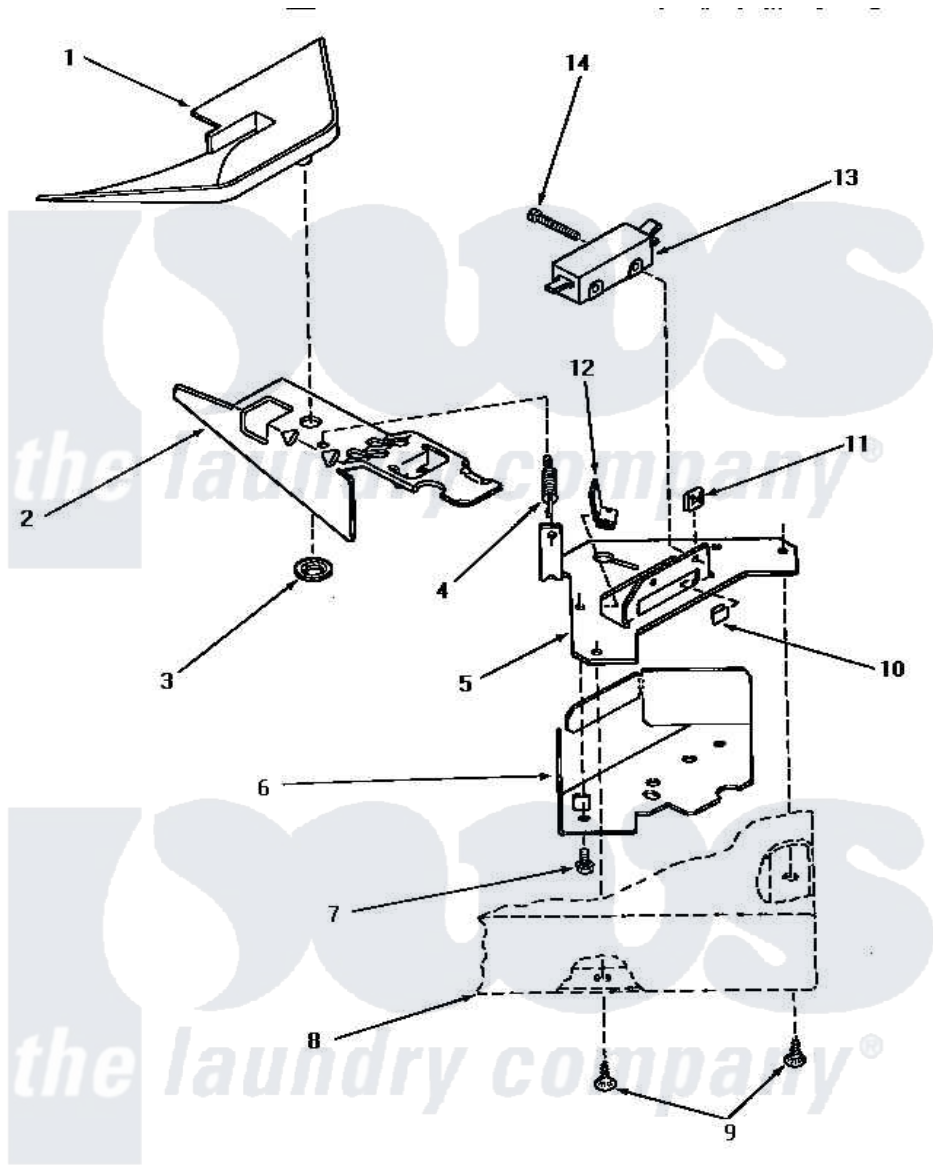

Amana AA9131 10 - LOADING DOOR SWITCH & BRACKET ASSY

LOADING DOOR SWITCH AND BRACKET ASSEMBLY

Amana [Residential Amana AA9131 Washer Parts](#) Parts Diagram 10 - LOADING DOOR SWITCH & BRACKET ASSY
 Click on the part number to view part

Item	Original Part Number	Replaced By	Status	Part Description
1	29042		Not Available	SHIELD,LID SWITCH
2	27602			Lever, Out-Of-Bal Switch
3	29043			Nut, Push
4	27603			Spring, Switch Lever
5	27250		Not Available	BRACKET,OUT-OF-BAL SWI
6	33086		Not Available	ENCLOSURE,LID SWITCH
7	23222	3177991		Screw
8	Y00000000		Not Available	SEE NOTE CABINET TOP
9	28193			Screw, 8-1/2 Tapping W/
10	27610			Clip, U
11	27248		Not Available	NUT,SPEED U-TYPE
12	Y27837			Clip, Speed-"U" Type
13	27249		Not Available	SWITCH
14	Q6516		Not Available	SCREW,6-32 X 1 ROUND H