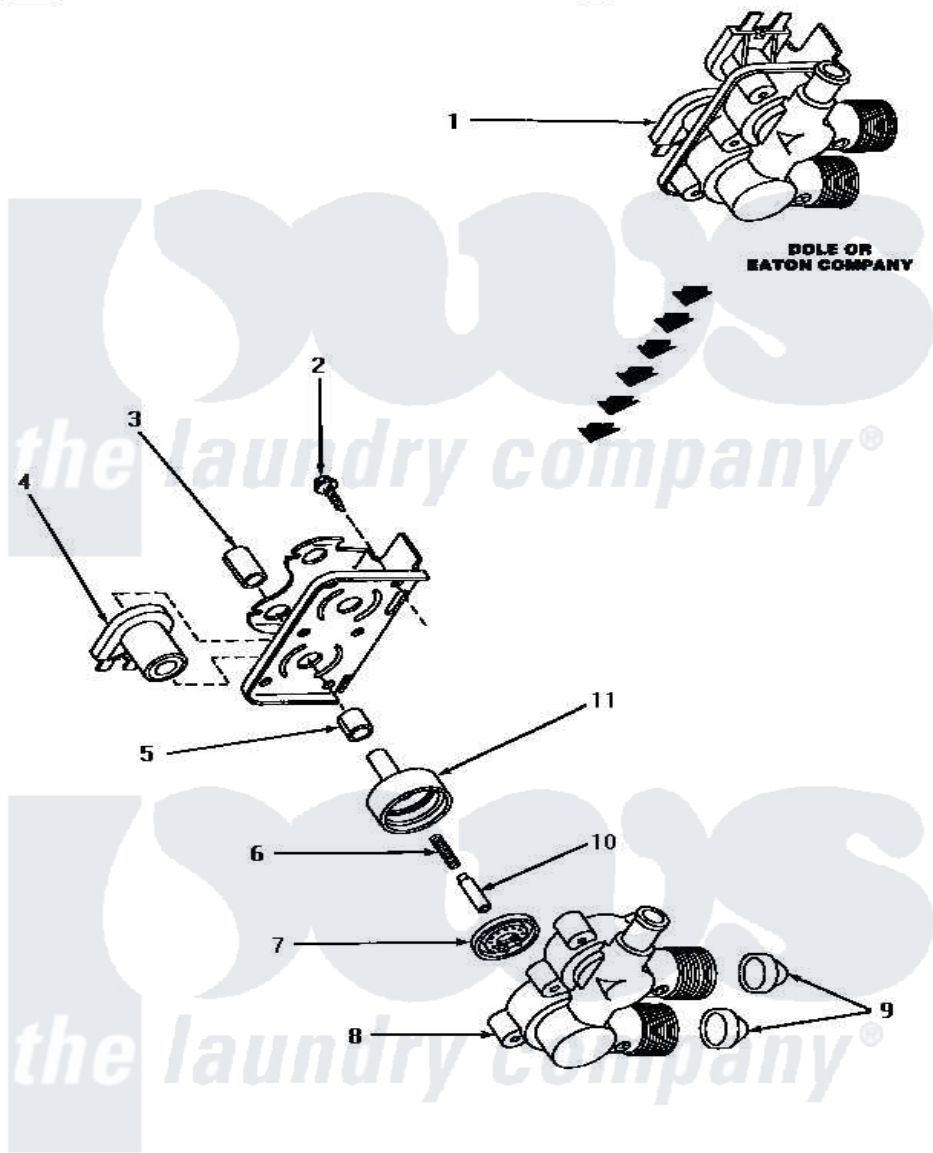

# Amana AA9131 11 - MIXING VALVE ASSY

**MIXING VALVE ASSEMBLY  
(Dole or Eaton Company)**

Amana [Residential Amana AA9131 Washer Parts](#) Parts Diagram 11 - MIXING VALVE ASSY  
[Click on the part number to view part](#)

Item	Original Part Number	Replaced By	Status	Part Description
1	27156	<a href="#">33930</a>		Valve, Mixing
2	25817C		Not Available	SCREW
3	24128		Not Available	SLEEVE, LONG
4	24126	<a href="#">33930</a>		Valve, Mixing
5	24129		Not Available	SLEEVE, SHORT
6	24131		Not Available	SPRING
7	24134		Not Available	DIAPHRAGM
8	Y24159	<a href="#">33930</a>		Valve, Mixing
9	24122	<a href="#">22002960</a>		Strainer, Washer Inlet
10	24132		Not Available	ARMATURE
11	<a href="#">24130</a>			Guide, Armature