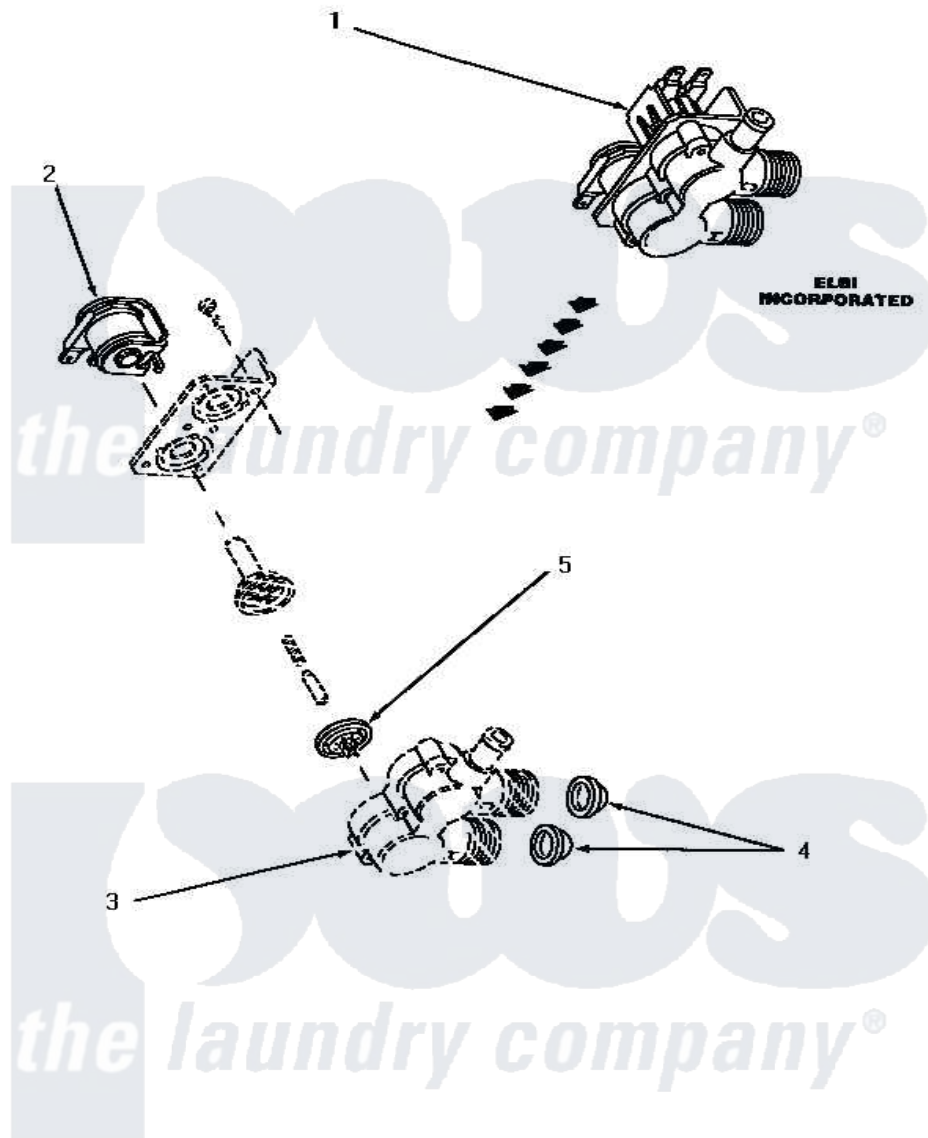

Amana AA9131 12 - MIXING VALVE ASSY

MIXING VALVE ASSEMBLY (Elbi Incorporated)

Amana [Residential Amana AA9131 Washer Parts](#) Parts Diagram 12 - MIXING VALVE ASSY
 Click on the part number to view part

Item	Original Part Number	Replaced By	Status	Part Description
1	27156	33930		Valve, Mixing
2	33084		Not Available	SOLENOID,MIXING VALVE
3	Y00000000		Not Available	SEE NOTE VALVE BODY -- (RED)
4	24122	22002960		Strainer, Washer Inlet
5	33079		Not Available	DIAPHRAM,MIXING VALVE-