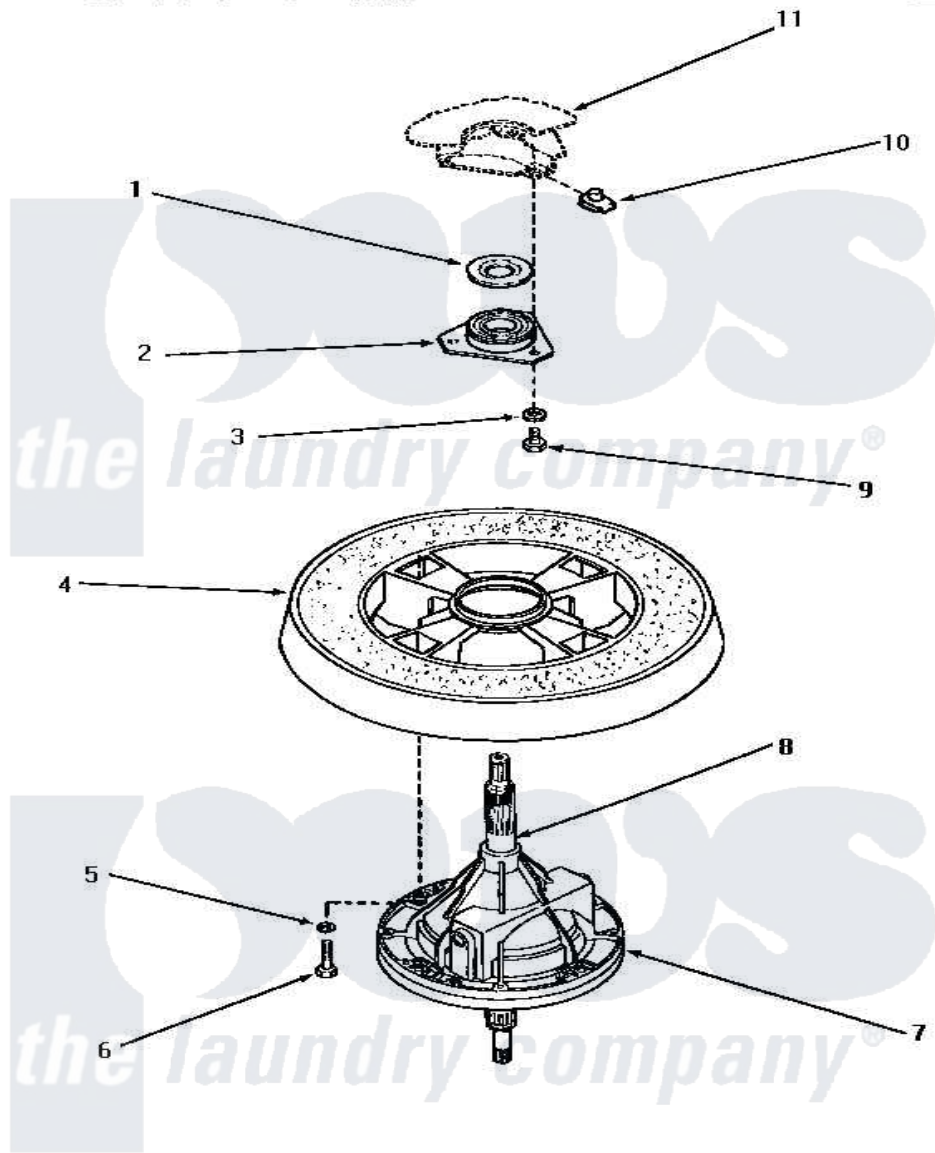

Amana AA9131 19 - TRANSMISSION ASSY & BALANCE RING

TRANSMISSION ASSEMBLY AND BALANCE RING

Amana [Residential Amana AA9131 Washer Parts](#) Parts Diagram 19 - TRANSMISSION ASSY & BALANCE RING
 Click on the part number to view part

Item	Original Part Number	Replaced By	Status	Part Description
1	27187			Flinger
2	27182	40004201P		Main Bearing Assembly
3	04366			Lockwasher, 5/16intshkp
4	Y29117		Not Available	ASSY, BALANCE RING-COMPL
5	02431			Lockwasher, 1/4 Ext Shk
6	27200		Not Available	CAP SCREW
7	33227	33227P		Assembly- Tran
8	27604P			Never-Seeze 1 Oz Tube
9	01355		Not Available	SCREW
10	27222			Nut, Retainer 5/16-18
11	Y00000000		Not Available	SEE NOTE OUTER TUB