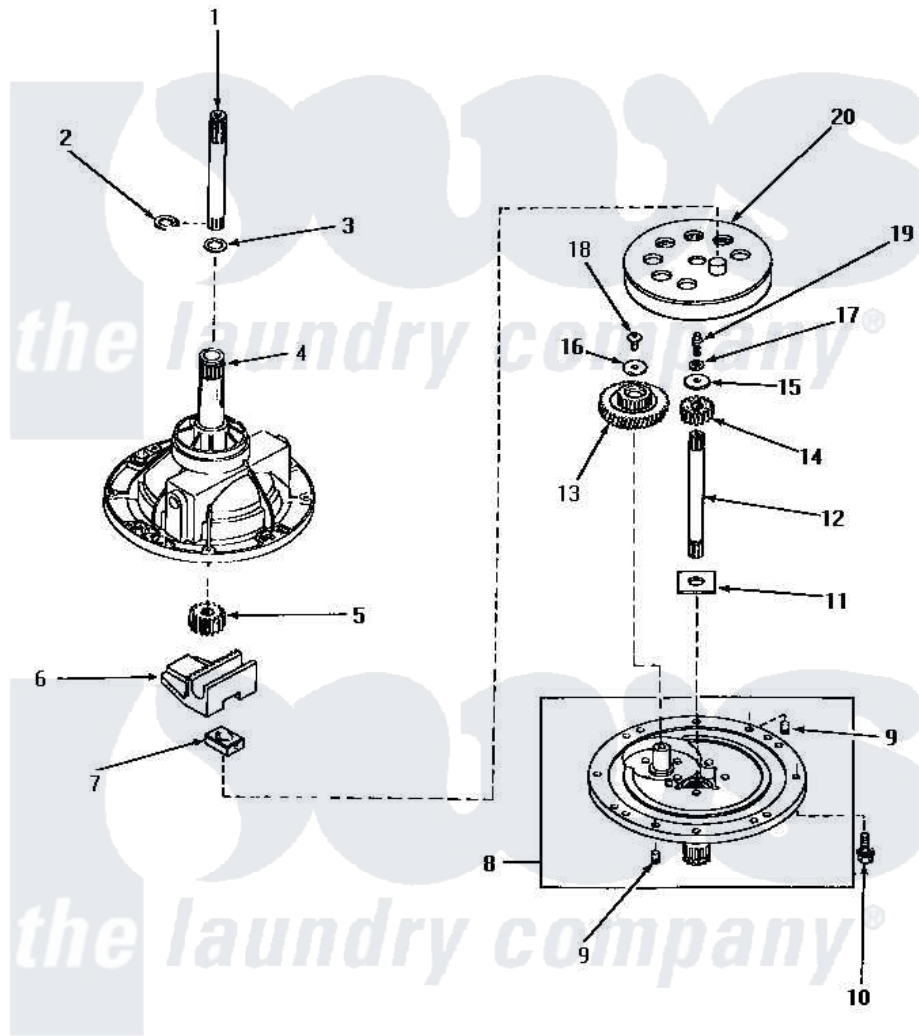

Amana AA9231 01 - 30978 TRANSMISSION ASSY COMPONENTS

COMPONENTS FOR 30978 TRANSMISSION ASSEMBLY

Amana [Residential Amana AA9231 Washer Parts](#) Parts Diagram 01 - 30978 TRANSMISSION ASSY COMPONENTS

[Click on the part number to view part](#)

Item	Original Part Number	Replaced By	Status	Part Description
1	29134	Y36570		Shaft, Output
2	27197			Ring, Retaining
3	20212	35092		Washer, 3628id X 1.00 X .056
4	30037		Not Available	ASSY, TRANSMISSION CASExREPLACE
5	27003			Pinion, Agitator
6	Y31526			Rack
7	26493			Slide
8	30945		Not Available	ASSY, TRANSMISSION COVExREPLACE
9	27172			Pin, Dowel
10	31709		Not Available	SCREW, 1/4-20X1 HX SER/
11	27016			Washer
12	27081	27081P		Shaft Input Package
13	29161			Gear, Reduction
14	Y29160			Pinion, Drive
15	26509	40041501		Washer

16	29260	Not Available	WASHER
17	21456		Lockwasher, 1/4 Intshkp
18	29273		Screw, 1/4-20 X 3/8
19	27030	Not Available	SCREW, 1/4-20 SPECIAL
20	26577		Assembly, Gear And Stud
NI	28434P	Not Available	LOCTITE
"	27243P		Oil, CW Transmission F-