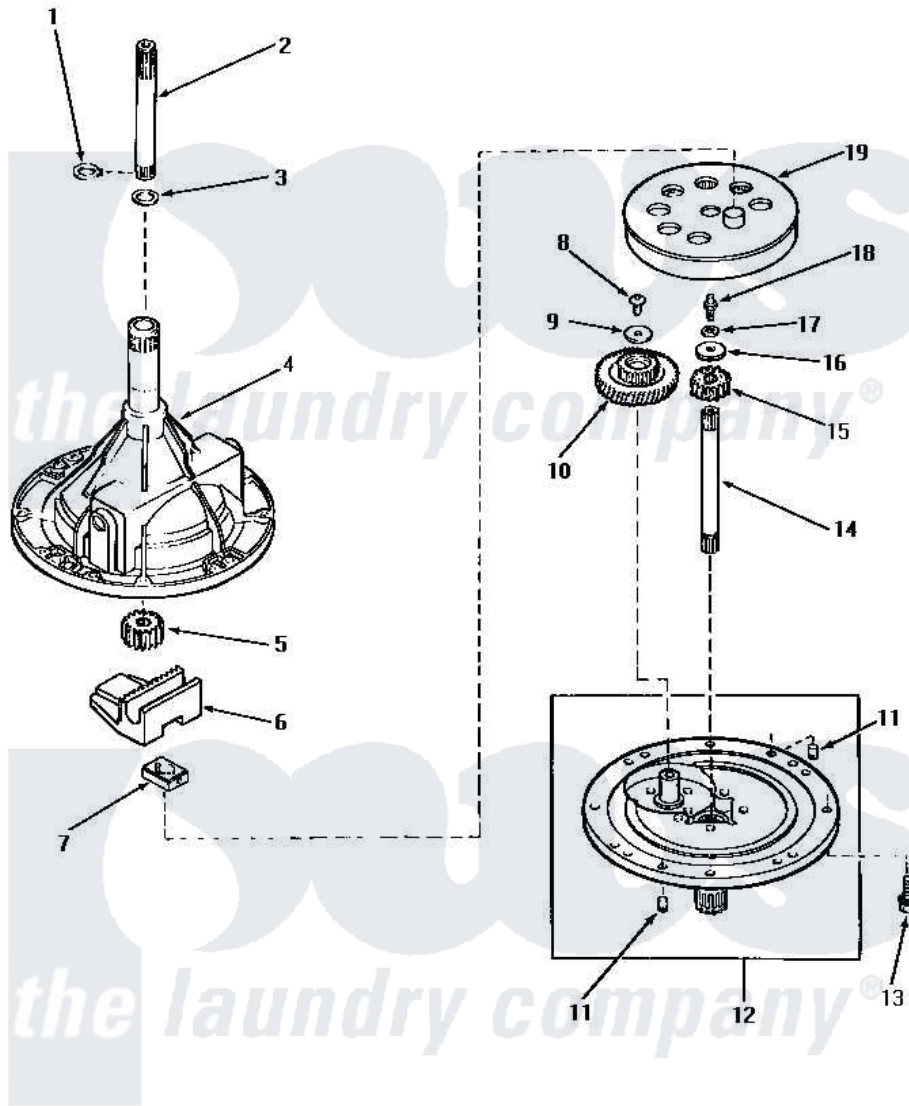

Amana AA9231 02 - 33227 TRANSMISSION ASSY COMPONENTS

COMPONENTS FOR 33227 TRANSMISSION ASSEMBLY

Amana [Residential Amana AA9231 Washer Parts](#) Parts Diagram 02 - 33227 TRANSMISSION ASSY COMPONENTS
 Click on the part number to view part

Item	Original Part Number	Replaced By	Status	Part Description
1	27197			Ring, Retaining
2	29134	Y36570		Shaft, Output
3	20212	35092		Washer, 3628id X 1.00 X .056
4	33223		Not Available	ASSY, TRANSMISSION CASE
5	27003			Pinion, Agitator
6	Y31526			Rack
7	26493			Slide
8	29273			Screw, 1/4-20 X 3/8
9	29260		Not Available	WASHER
10	29161			Gear, Reduction
11	27172			Pin, Dowel
12	33214		Not Available	TRANSMISSION COVER ASSEMBLY
13	32814		Not Available	SCREW, 1/4-20X7/8 SERRA
14	27081	27081P		Shaft Input Package
15	Y29160			Pinion, Drive
16	26509	40041501		Washer

17	21456		Lockwasher, 1/4 Intshkp
18	27030	Not Available	SCREW, 1/4-20 SPECIAL
19	26577		Assembly, Gear And Stud
NI	27243P		Oil, CW Transmission F-
"	28434P	Not Available	LOCTITE