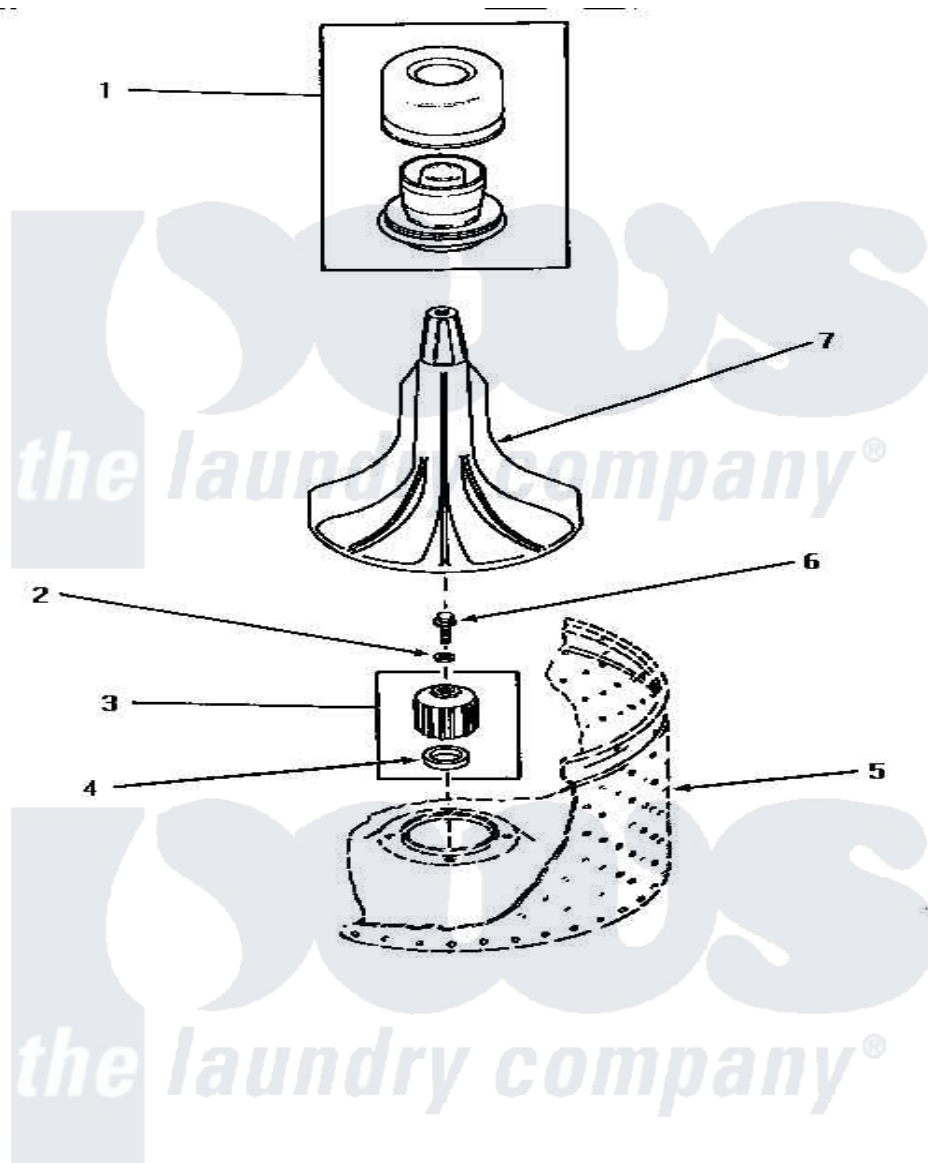

Amana AA9231 03 - AGITATOR, DRIVE BELL & SEAL KIT

AGITATOR, DRIVE BELL AND SEAL KIT

Amana [Residential Amana AA9231 Washer Parts](#) Parts Diagram 03 - AGITATOR, DRIVE BELL & SEAL KIT
 Click on the part number to view part

Item	Original Part Number	Replaced By	Status	Part Description
1	30857	33510		Assembly, Dispenser-Fabric
2	30853		Not Available	SEAL
3	30071P	R9900189		Kit, Drive Bell And Seal
4	Y00000000		Not Available	SEE NOTE SEAL SEAT
5	Y00000000		Not Available	SEE NOTE WASHTUB
6	30852			Screw, No.8-1/4 X 20 X 3/
7	30855	40000501W		Agitator, Flex Vane
NI	442P3	R9900189		Kit, Drive Bell And Seal