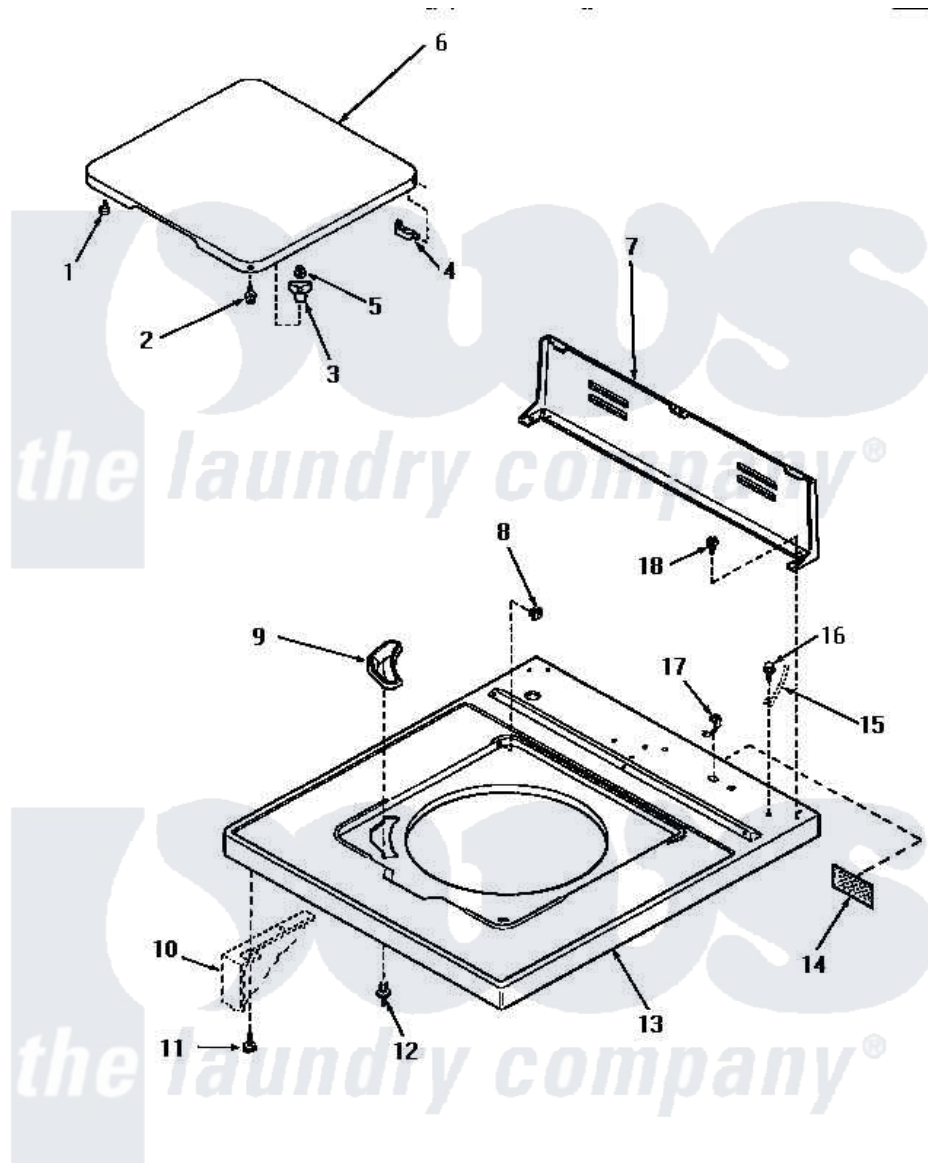

Amana AA9231 05 - CAB TOP/LOADING DR & CTRL HOOD REAR PAN

CABINET TOP, LOADING DOOR AND CONTROL HOOD REAR PANEL

Amana Residential Amana AA9231 Washer Parts Diagram 05 - CAB TOP/LOADING DR & CTRL HOOD REAR PAN

[Click on the part number to view part](#)

Item	Original Part Number	Replaced By	Status	Part Description
1	32507	40038001		Bumper
2	27203		Not Available	ASSY,SCREW & WASHER
3	27149			Catch, Lid Switch
4	27626		Not Available	HINGE,HIDDEN
5	21752			Nut, 8-32 Hex Brilock
6	31314L		Not Available	LOADING DOOR, ALMOND
"	31314H		Not Available	LID,W/INSTRUCTIONS
"	31314W		Not Available	LOADING DOOR, WHITE
7	31230		Not Available	CONTROL HOOD REAR PANEL
8	27625			Bushing
9	32786		Not Available	BLEACH DISPENSER
10	Y00000000		Not Available	SEE NOTE CABINET
11	Y31644	27001200		Screw
12	56534			Barrel, Support
13	32808			Cabinet Top