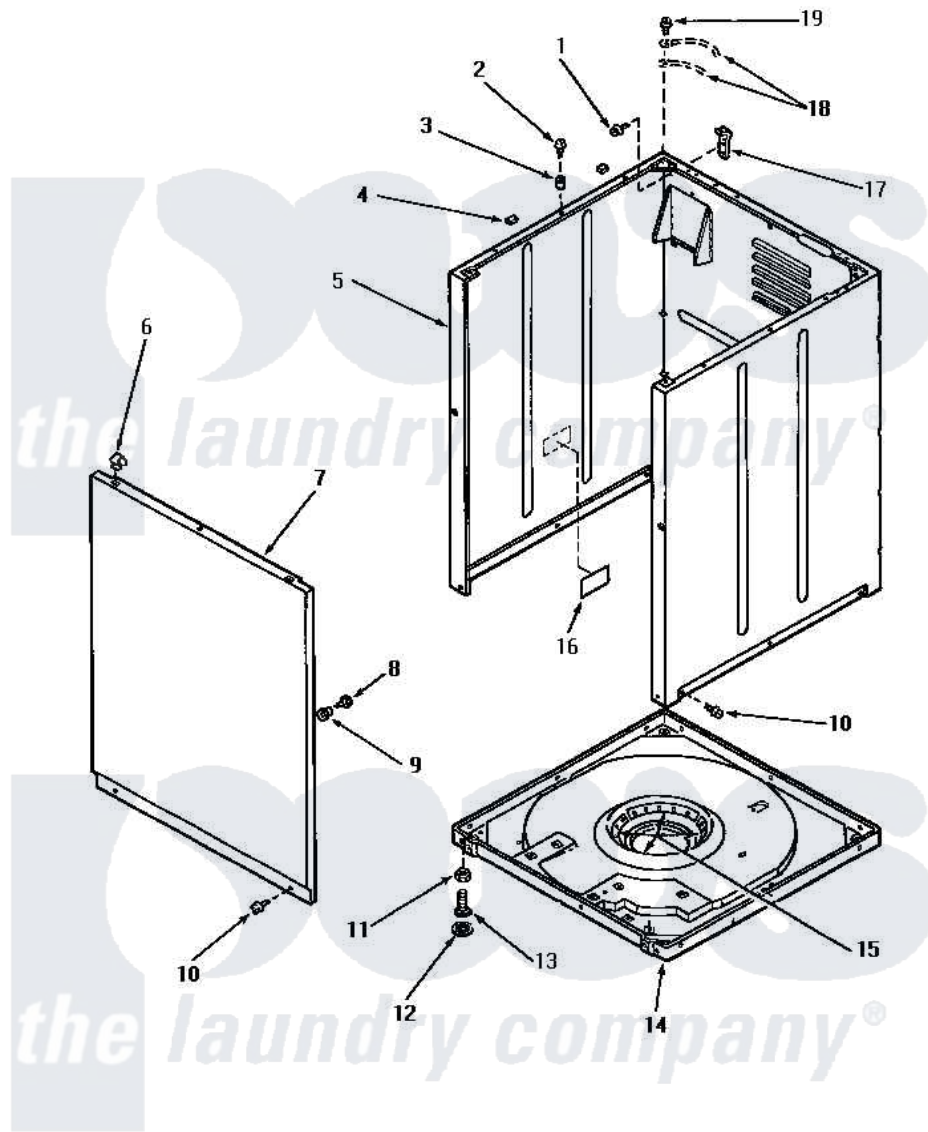

# Amana AA9231 06 - FRONT PANEL, CABINET & BASE

## FRONT PANEL, CABINET AND BASE

Amana [Residential Amana AA9231 Washer Parts](#) Parts Diagram 06 - FRONT PANEL, CABINET & BASE  
 Click on the part number to view part

Item	Original Part Number	Replaced By	Status	Part Description
1	51780	<a href="#">3390631</a>		Screw, 10-16 X 3/8
2	56086	<a href="#">Y014874</a>		Screw, Idler Arm And Sleeve
3	56079	<a href="#">505187</a>		Locator, Panel
4	<a href="#">Y56128</a>			Pad, Bumper
5	31669HP		Not Available	REPL BY 34475HP
"	31669WP	<a href="#">38612WP</a>		Kit-Service
"	31669LP	<a href="#">38612LP</a>		Kit Service Cabinet
6	28835	<a href="#">22001650</a>		Fastener, Spring
7	32708H		Not Available	PANEL,FRONT
"	32708L	<a href="#">32708LP</a>		Panel, Front
"	32708W	<a href="#">32708WP</a>		Panel Front
8	32671	<a href="#">Y014874</a>		Screw, Idler Arm And Sleeve
9	<a href="#">28102</a>			Locator, Panel
10	27196	<a href="#">27001200</a>		Screw
11	28199		Not Available	LOCKNUT
12	21749	<a href="#">40016001</a>		Foot, Rubber

13	20409	<a href="#">22003428</a>	Leg, Adjustable
14	<a href="#">31653P</a>		Assembly, Base-Complete-G90
15	434P3	Not Available	KIT, SNUBBER PAD
16	33285	Not Available	TAPE, 1 INCH SQUARE, DBL
17	<a href="#">Y27103</a>		Hinge, Hold-Down Lug
18	Y00000000	Not Available	SEE NOTE GROUND WIRES -- (GREEN)
19	56392	Not Available	SCREW, 8-18 X 3/8 TAPPI
NI	<a href="#">26594P</a>		Grease, Silicone - 2 Oz Tube