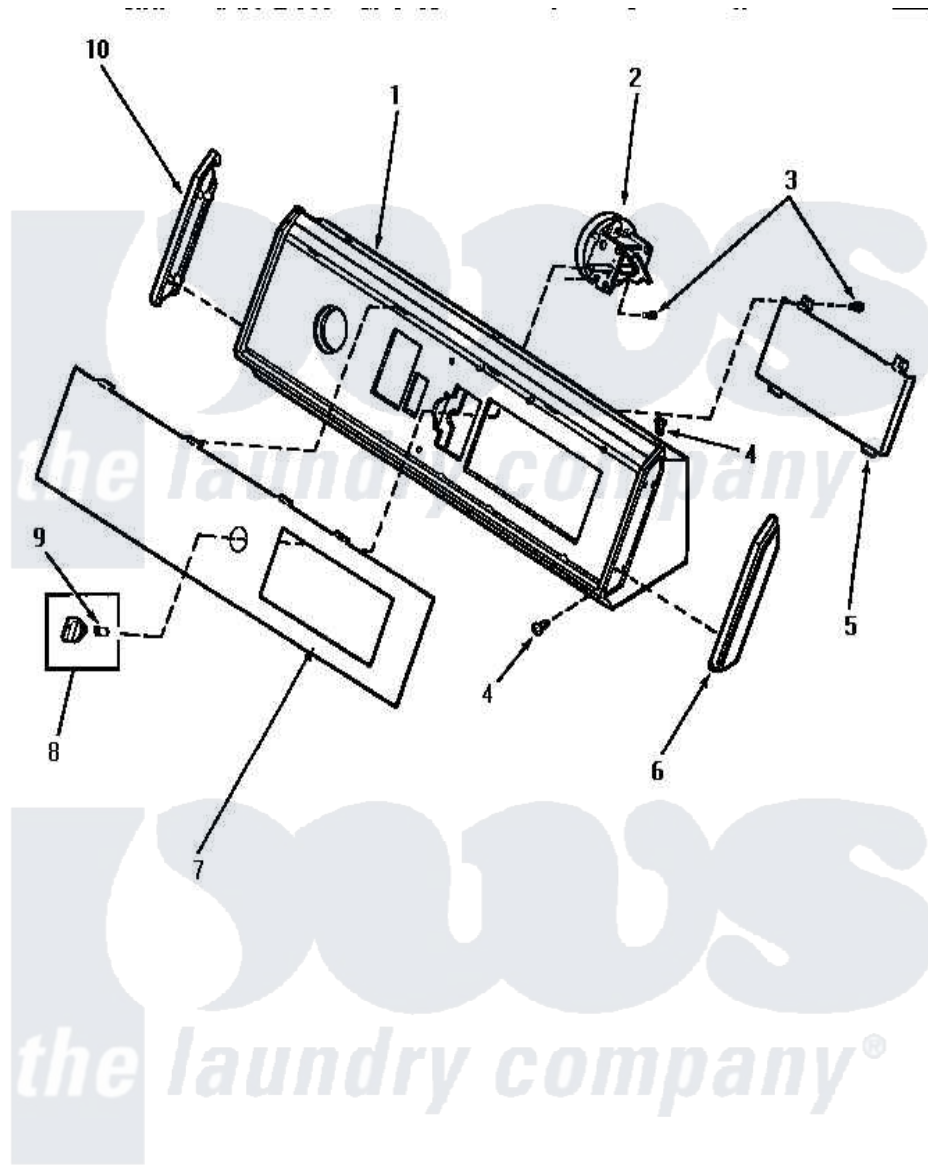

Amana AA9231 07 - GRAPHIC PANEL, CONTROL HOOD & CONTROLS

GRAPHIC PANEL, CONTROL HOOD AND CONTROLS

Amana [Residential Amana AA9231 Washer Parts](#) Parts Diagram 07 - GRAPHIC PANEL, CONTROL HOOD & CONTROLS

[Click on the part number to view part](#)

Item	Original Part Number	Replaced By	Status	Part Description
"	NOTE:		Not Available	SIPHON BREAK KIT MUST BE INSTALLED IN DRAIN HOSE IF THE DRAIN RECEPTACLE IS LOWER THAN THE CABINET TOP OF THE WASHER.
1	31224		Not Available	HOOD,CONTROL-BLACK
2	31266			Switch, Pressure-Rotary
3	31260			Screw, No.8 X 3/8 Ind H
4	31752		Not Available	SCREW,No.8ABX3/4 POZIDRI
5	31304		Not Available	ELECTRONIC CONTROL
6	32342			Insert, Control Hood-R.
7	32357		Not Available	PANEL,GRAPHIC
8	31286		Not Available	ASSY,KNOB-ROTARY-BLK/O
9	10519		Not Available	RETAINER
10	32343		Not Available	INSERT,CONTROL HOOD-L.