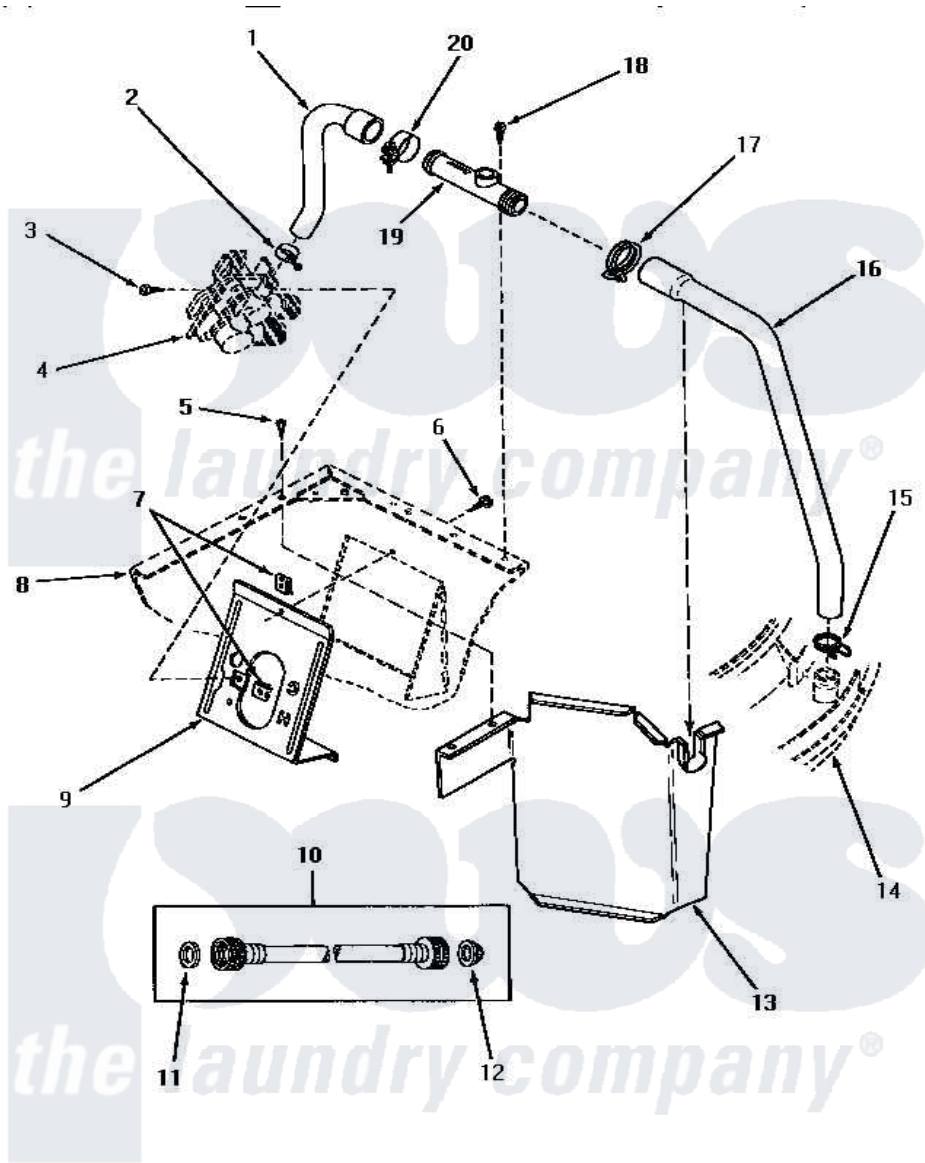

Amana AA9231 08 - HOSES/BACK FL PREVENTER & VLV BRKT

INLET HOSE, FILLER HOSE, BACK FLOW PREVENTER AND MIXING VALVE MOUNTING BRACKET

Amana [Residential Amana AA9231 Washer Parts](#) Parts Diagram 08 - HOSES/BACK FL PREVENTER & VLV BRKT
 Click on the part number to view part

Item	Original Part Number	Replaced By	Status	Part Description
1	27183			Hose, Mixing Valve
2	27643	596669		Clamp, Manifold
3	56392		Not Available	SCREW,8-18 X 3/8 TAPPI
4	Y00000000		Not Available	SEE NOTE MIXING VALVE
5	33316	489464		Screw
6	56392		Not Available	SCREW,8-18 X 3/8 TAPPI
7	54038			NUt, Speed U-Type
8	Y00000000		Not Available	SEE NOTE CABINET
9	32837	39407		Bracket, Valve
10	28330P	202860		Inlet Hose Assembly
11	20290	Y013783		Washer, Inlet Hose
12	28605	22002960		Strainer, Washer Inlet
13	33098		Not Available	ENCLOSURE,MIXING VALVE
14	Y00000000		Not Available	SEE NOTE OUTER TUB COVER
15	29210			Hose Clamp
16	31140			Hose, Water Inlet

17	29176	285655	Clamp, Hose
18	23962	W10116760	Screw
19	27118	34280	Assembly, Backflow Prevento
20	27152	Not Available	CLAMP HOSE