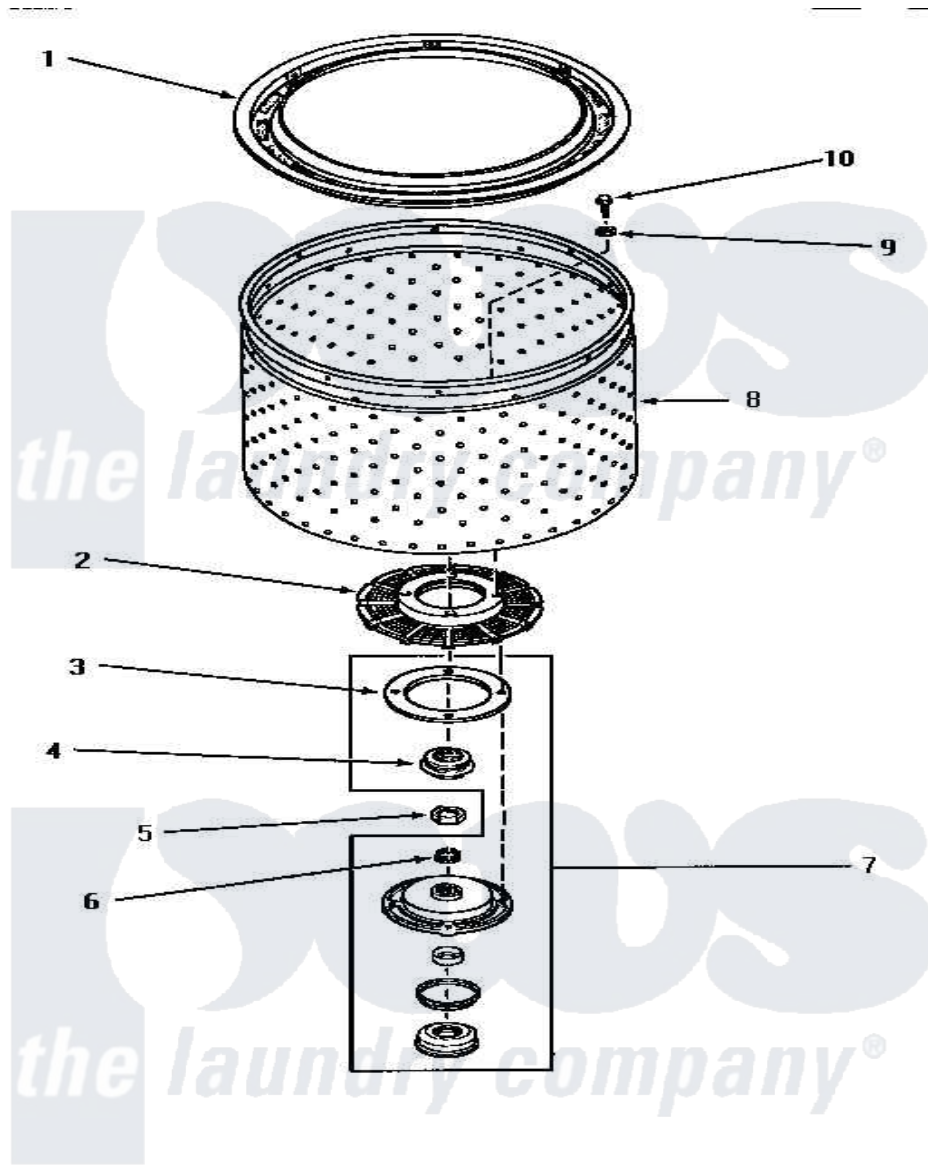

Amana AA9231 09 - LINT FILTER, WASHTUB & HUB

LINT FILTER, WASHTUB AND HUB

Amana Residential Amana AA9231 Washer Parts Parts Diagram 09 - LINT FILTER, WASHTUB & HUB
 Click on the part number to view part

Item	Original Part Number	Replaced By	Status	Part Description
1	30944	33521		Filter Lint/Clothes Guard
2	32998	39371		Filter Lin
3	27125	39122		Gasket, Washtub
4	Y00000000		Not Available	SEE NOTE SEAL HEAD -- (INCLUDED WITH 442P3 KIT)
5	Y29220	40016301		Nut, Lock
6	29728	40008301		Insert, Spline
7	495P3	R9900552		Hub And Seal
8	28138		Not Available	WASHTUB, STAINLESS STEEL
"	29074	39252P		Wash Tub
"	33295	39252P		Wash Tub
"	33245			Washtub, Stainless Steel
9	28094			Gasket
10	27202	W1011678Z		Screw