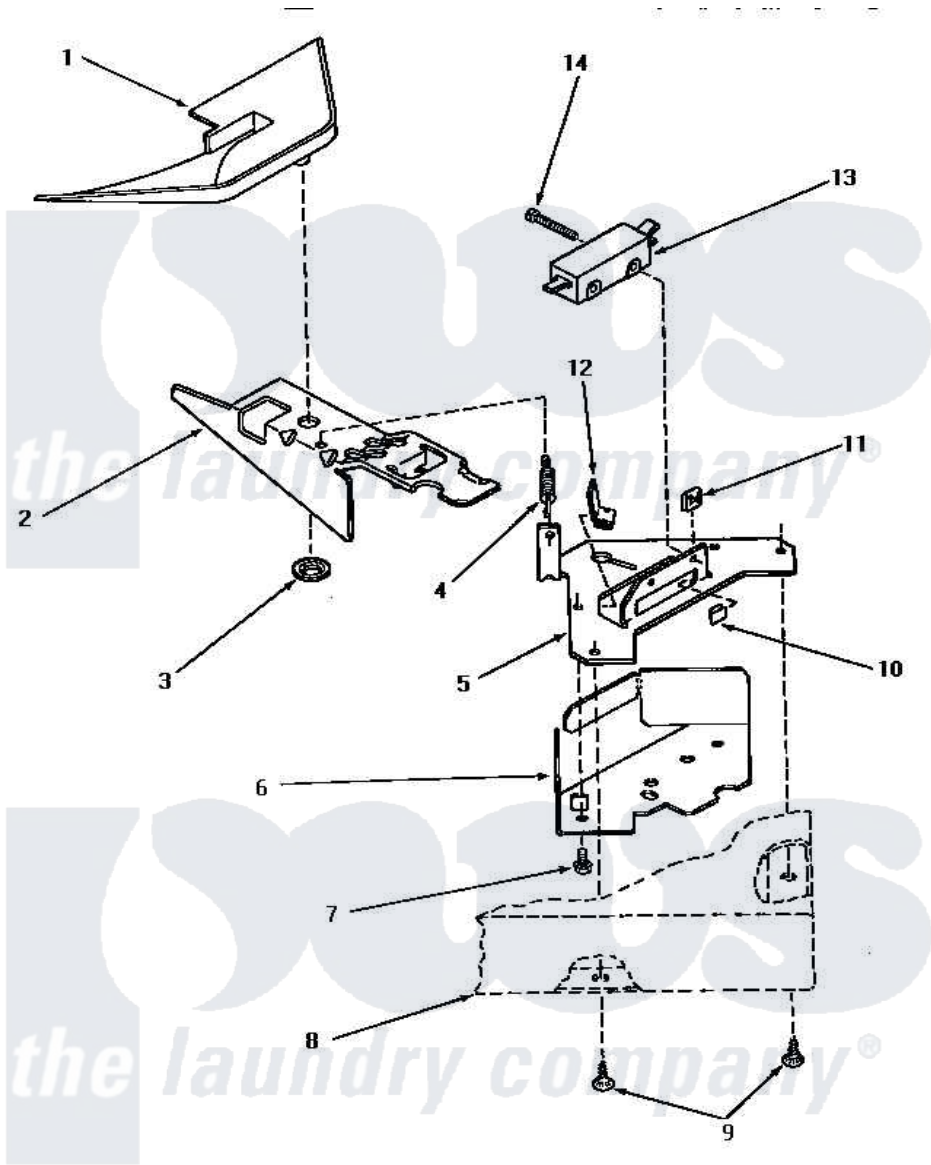

Amana AA9231 10 - LOADING DOOR SWITCH & BRACKET ASSY

LOADING DOOR SWITCH AND BRACKET ASSEMBLY

Amana [Residential Amana AA9231 Washer Parts](#) Parts Diagram 10 - LOADING DOOR SWITCH & BRACKET ASSY
 Click on the part number to view part

Item	Original Part Number	Replaced By	Status	Part Description
1	29042		Not Available	SHIELD,LID SWITCH
2	27602			Lever, Out-Of-Bal Switch
3	29043			Nut, Push
4	27603			Spring, Switch Lever
5	27250		Not Available	BRACKET,OUT-OF-BAL SWI
6	33086		Not Available	ENCLOSURE,LID SWITCH
7	23222	3177991		Screw
8	Y00000000		Not Available	SEE NOTE CABINET TOP
9	28193			Screw, 8-1/2 Tapping W/
10	27610			Clip, U
11	27248		Not Available	NUT,SPEED U-TYPE
12	Y27837			Clip, Speed-"U" Type
13	27249		Not Available	SWITCH
14	Q6516		Not Available	SCREW,6-32 X 1 ROUND H