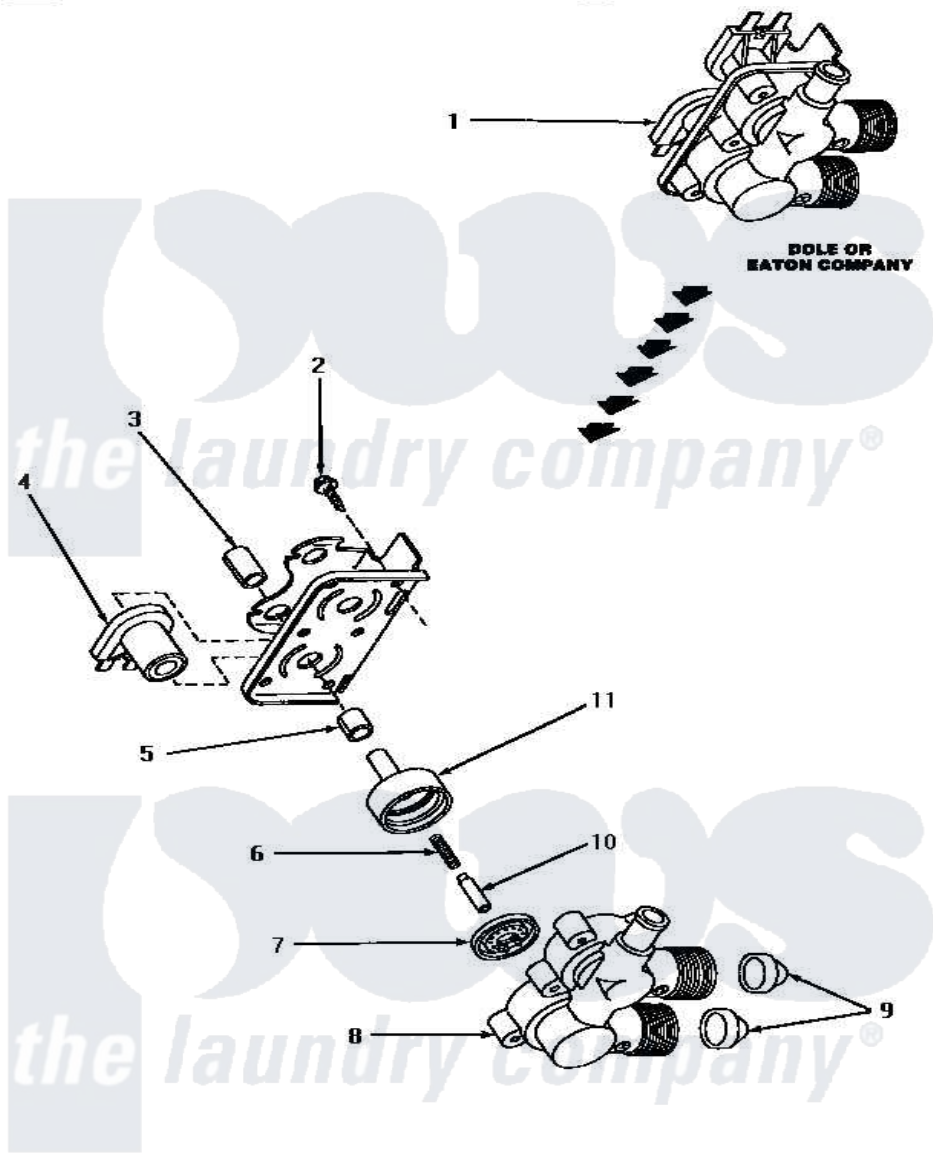

Amana AA9231 11 - MIXING VALVE ASSY

MIXING VALVE ASSEMBLY (Dole or Eaton Company)

Amana [Residential Amana AA9231 Washer Parts](#) Parts Diagram 11 - MIXING VALVE ASSY
[Click on the part number to view part](#)

| Item | Original Part Number | Replaced By | Status | Part Description |
|------|-----------------------|--------------------------|---------------|------------------------|
| 1 | 27156 | 33930 | | Valve, Mixing |
| 2 | 25817C | | Not Available | SCREW |
| 3 | 24128 | | Not Available | SLEEVE, LONG |
| 4 | 24126 | 33930 | | Valve, Mixing |
| 5 | 24129 | | Not Available | SLEEVE, SHORT |
| 6 | 24131 | | Not Available | SPRING |
| 7 | 24134 | | Not Available | DIAPHRAGM |
| 8 | Y24159 | 33930 | | Valve, Mixing |
| 9 | 24122 | 22002960 | | Strainer, Washer Inlet |
| 10 | 24132 | | Not Available | ARMATURE |
| 11 | 24130 | | | Guide, Armature |